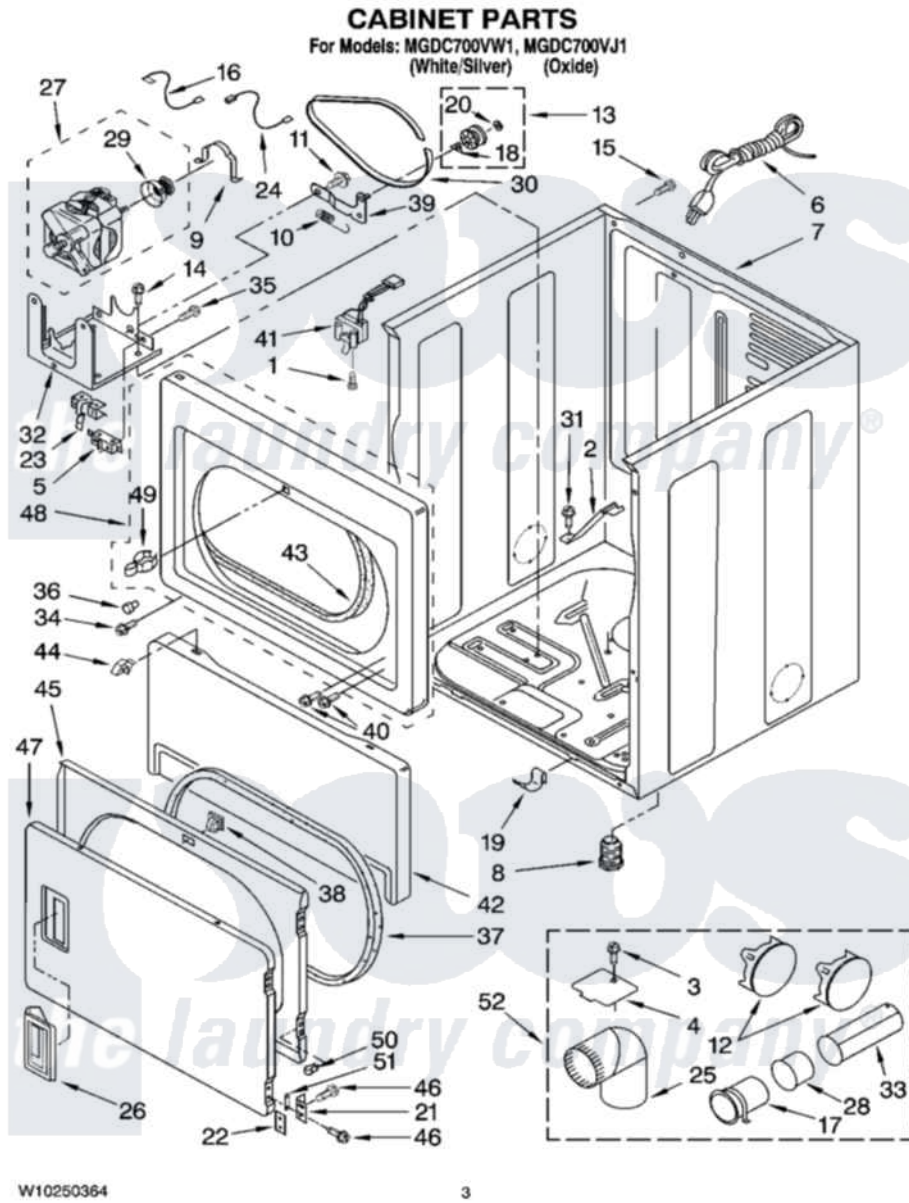

# Maytag MGDC700VW1 02 - CABINET PARTS

Maytag [Residential Maytag MGDC700VW1 Dryer Parts](#) Parts Diagram 02 - CABINET PARTS  
Click on the part number to view part

Item	Original Part Number	Replaced By	Status	Part Description
1	697773	<a href="#">3395530</a>		Screw
2	<a href="#">8529757</a>			Bracket, Burner
3	<a href="#">488729</a>			Screw
4	<a href="#">3394331</a>			Plate Cover
5	8066134	<a href="#">279782</a>		Switch-Lid
6	344020	<a href="#">3401402</a>		Cord, Power
7	<a href="#">8310656</a>			Cabinet
"	<a href="#">W10212721</a>			Cabinet
8	3392100	<a href="#">49621</a>		Feet-Leveling
"	<a href="#">279810</a>			Foot-Optional
9	<a href="#">W10121316</a>			Plug, Multivent
10	<a href="#">3387374</a>			Spring, Idler
11	<a href="#">3389420</a>			Retainer-Idler 1/4-20 X 1/16
12	697750	<a href="#">W10470674</a>		Dryer Exhaust Kit
13	3388672	<a href="#">279640</a>		Pulley-Idr
14	343641	<a href="#">681414</a>		Screw, 10AB X 1/2