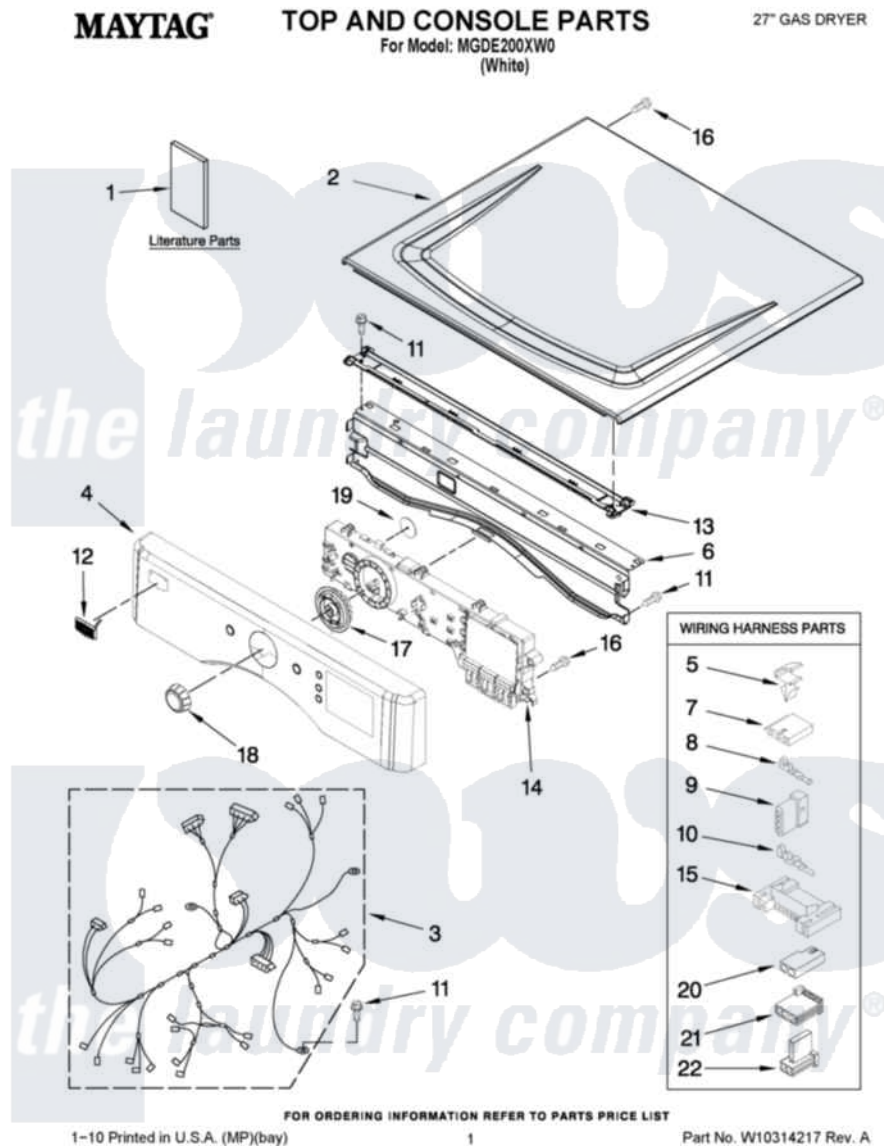

# Maytag MGDE200XW0 01 - TOP AND CONSOLE PARTS

Maytag Residential Maytag MGDE200XW0 Dryer Parts Parts Diagram 01 - TOP AND CONSOLE PARTS  
 Click on the part number to view part

Item	Original Part Number	Replaced By	Status	Part Description
1	W10240878		Not Available	USE & CARE GUIDE
"	W10286854		Not Available	TECH SHEET
"	W10240584		Not Available	INSTALLATION, INSTRUCTION
2	8563730	<a href="#">W10336080</a>		Top
3	<a href="#">W10251443</a>			Harness, Main
4	W10247267	<a href="#">W10247268</a>		Console Panel, Assembly
5	<a href="#">3394427</a>			Clip-Harness
6	<a href="#">8565237</a>			Bracket, Console
7	<a href="#">353424</a>			Plug, Terminal
8	<a href="#">94614</a>			Terminal
9	<a href="#">3936144</a>			Do-It-Yourself Repair Manuals
10	94613	<a href="#">596797</a>		Terminal
11	3390647	<a href="#">488729</a>		Screw
12	<a href="#">W10177245</a>			Medallion
13	<a href="#">W10266747</a>			Channel-Water, Dryer
14	<a href="#">W10253073</a>			Assembly, User Interface

15	<a href="#">3395683</a>	Receptacle, Multi-Terminal
16	<a href="#">W10006580</a>	Screw, M3-1.12 X12 Pn 6l Spl
17	<a href="#">W10215797</a>	Guide, Assembly Cycle Light
18	<a href="#">W10215799</a>	Knob Assembly
19	<a href="#">8572039</a>	Seal, User Interface
20	<a href="#">717252</a>	Receptacle, Terminal
21	<a href="#">3403498</a>	Connector, 3-Position
22	<a href="#">3403499</a>	Connector, 2-Postion