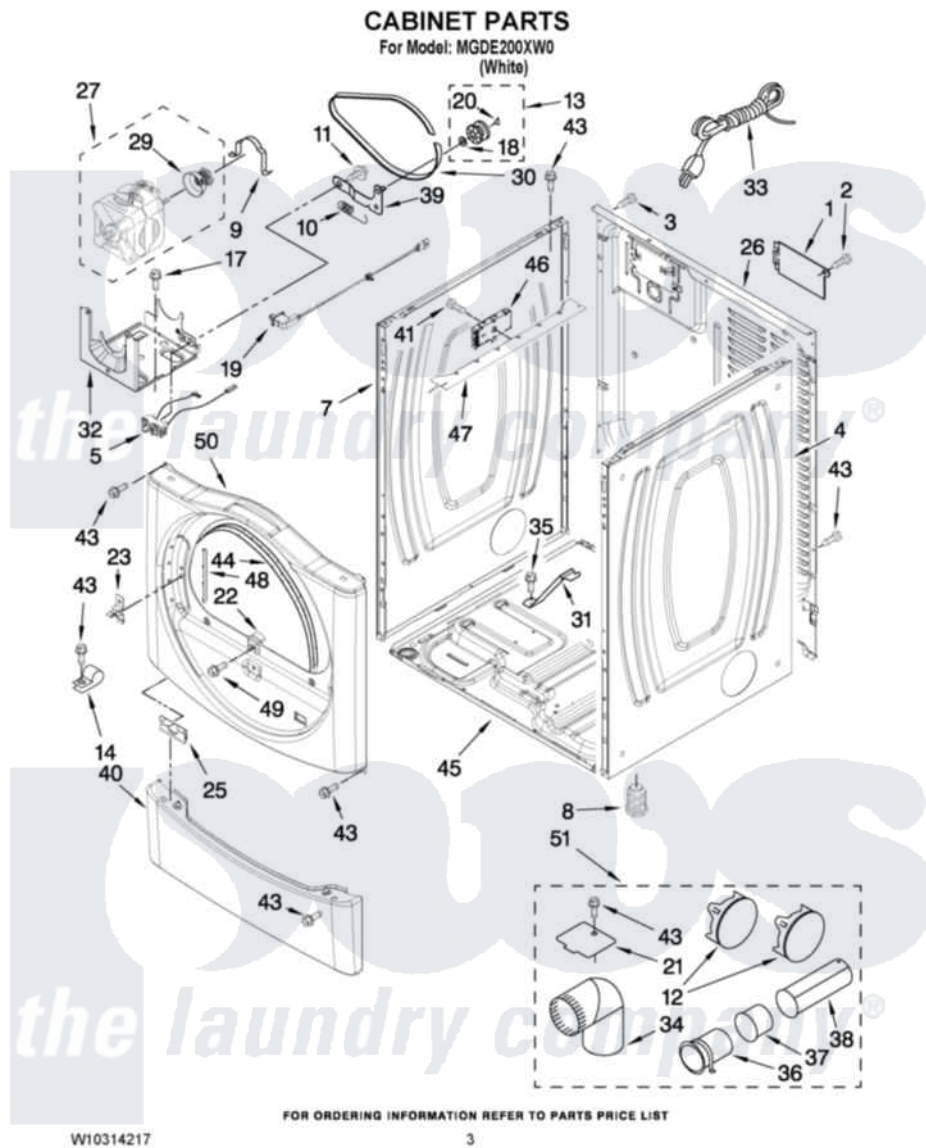

# Maytag MGDE200XW0 02 - CABINET PARTS

Maytag Residential Maytag MGDE200XW0 Dryer Parts Parts Diagram 02 - CABINET PARTS  
Click on the part number to view part

Item	Original Part Number	Replaced By	Status	Part Description
1	<a href="#">8317340</a>			Cover, Terminal Block
2	3390814	<a href="#">90767</a>		Screw, 8A X 3/8 HeX Washer Head Tapping
3	8533974	<a href="#">4331106</a>		Screw, No.10-32 X 7/16
4	<a href="#">8565048</a>			Panel, Side
5	W10246525	<a href="#">W10314253</a>		Switch, Assembly Broken Belt
7	<a href="#">8565054</a>			Panel, Side
8	3392100	<a href="#">49621</a>		Feet-Leveling
NI	<a href="#">279810</a>			Foot-Optional
9	<a href="#">660658</a>			Clamp, Motor Mounting 343481 685441
10	<a href="#">3387374</a>			Spring, Idler
11	<a href="#">3389420</a>			Retainer-Idler 1/4-20 X 1/16
12	<a href="#">49252</a>			Plug, Multivent
13	3388672	<a href="#">279640</a>		Pulley-ldr
14	<a href="#">3978776</a>			Bracket, Gas Pipe Switch
17	343641	<a href="#">681414</a>		Screw, 10AB X 1/2