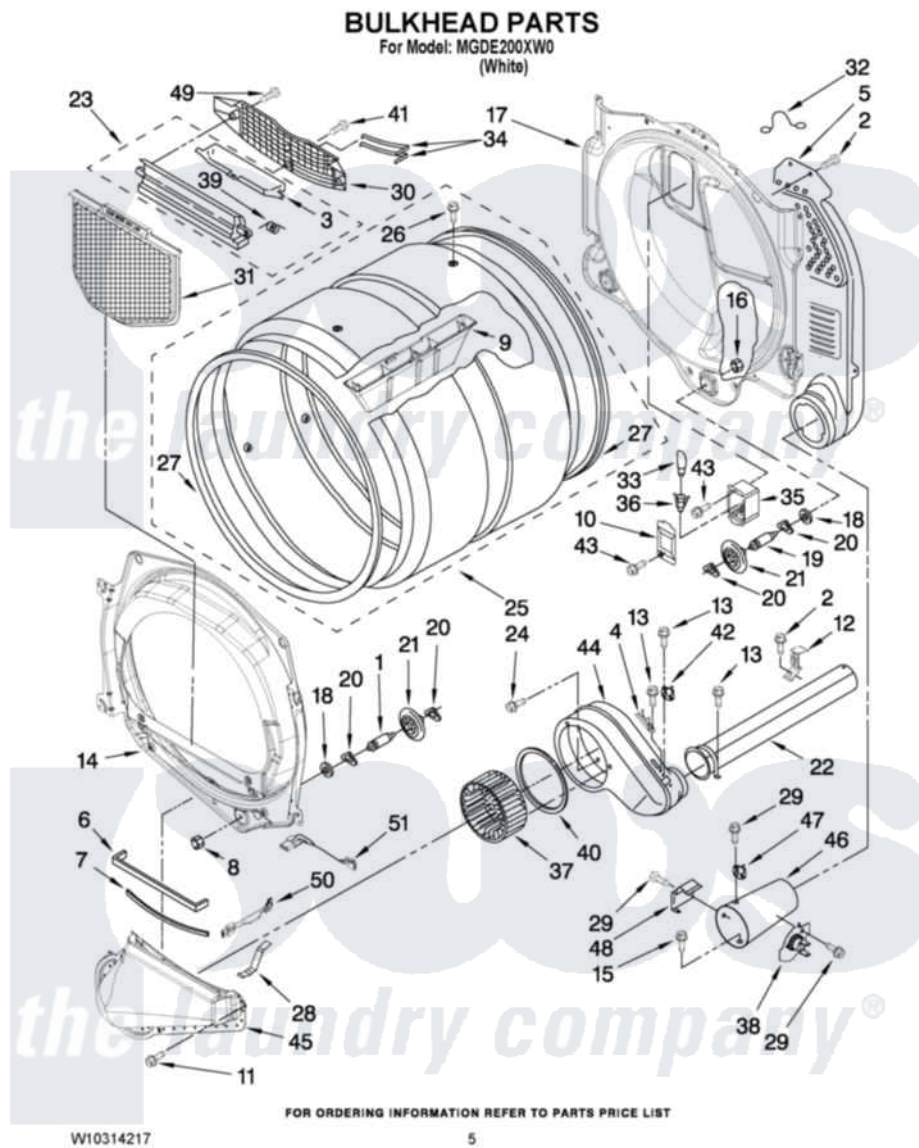

Maytag MGDE200XW0 03 - BULKHEAD PARTS

Maytag Residential Maytag MGDE200XW0 Dryer Parts Parts Diagram 03 - BULKHEAD PARTS
Click on the part number to view part

Item	Original Part Number	Replaced By	Status	Part Description
1	8575324	W10359271		Shaft, Drum Roller Threads
2	3390647	488729		Screw
3	W10153413			Door, Lint Screen
4	3392519			Thermal Limiter
5	3394346			Air Duct Assembly
6	697813			Seal, Outlet Housing
7	697814	697813		Seal, Outlet Housing
8	3934666	W10080210		Nut, 3/8 X 16
9	W10153409			Baffle, Drum
10	3402841	8532165		Lens, Drum Light
11	359625	487240		Screw, For Mtg. Service Capacitor
12	8572105			Retainer, Toe Panel
13	8533971	90767		Screw, 8A X 3/8 HeX Washer Head Tapping
14	8565061			Bulkhead, Front
15	693995			Screw, Hex Head

16	W10001120	W10080190	Nut, 3/8-16
17	W10080170		Bulkhead, Rear
18	3387459	W10080960	Washer, Support
19	8575325	W10359272	Shaft, Roller Drum Threads
20	690997		Washer, Thrust
21	8536973	W10314173	Support
22	8563728		Exhaust Pipe
23	W10153423		Outlet Grille, Housing Assembly
24	489463		Screw, 8-18 X 1/16
25	W10153420		Complete Drum Assembly
26	W10219342		Screw, Baffle Mounting
27	W10166807	280114	Seal
28	8066208		Clip-Exhaust
29	90767		Screw, 8A X 3/8 HeX Washer Head Tapping
30	W10153412		Grille, Outlet
31	W10049370	W10120998	Screen
32	3401707		Jumper, Tco-High Limit
33	3406124	22002263	Lamp
34	3387223		Electrode, Sensor
35	8578825		Bracket, Drum Light
36	W10214261		Socket, Drum Light Assembly
37	697772		Wheel, Blower
38	8573713		Thermal-Cutoff
39	3394986		Spring, Lint Screen Door
40	697770		Seal, Cover Plate Blower Housing
41	695240	488729	Screw
42	8577274		Thermostat 295F
43	487909	488729	Screw
44	8544362	W10119255	Housing, Blower
45	8066168	W10128606	Duct-Lint
46	8573824		Funnel, Burner
47	3391912		Thermostat, High-Limit 255 F
48	338906		Radiant, Sensor
49	3387230		Screw, 10-16 X 13/16
50	W10110975		Harness, Sensor
51	3406653		Harness, Sensor