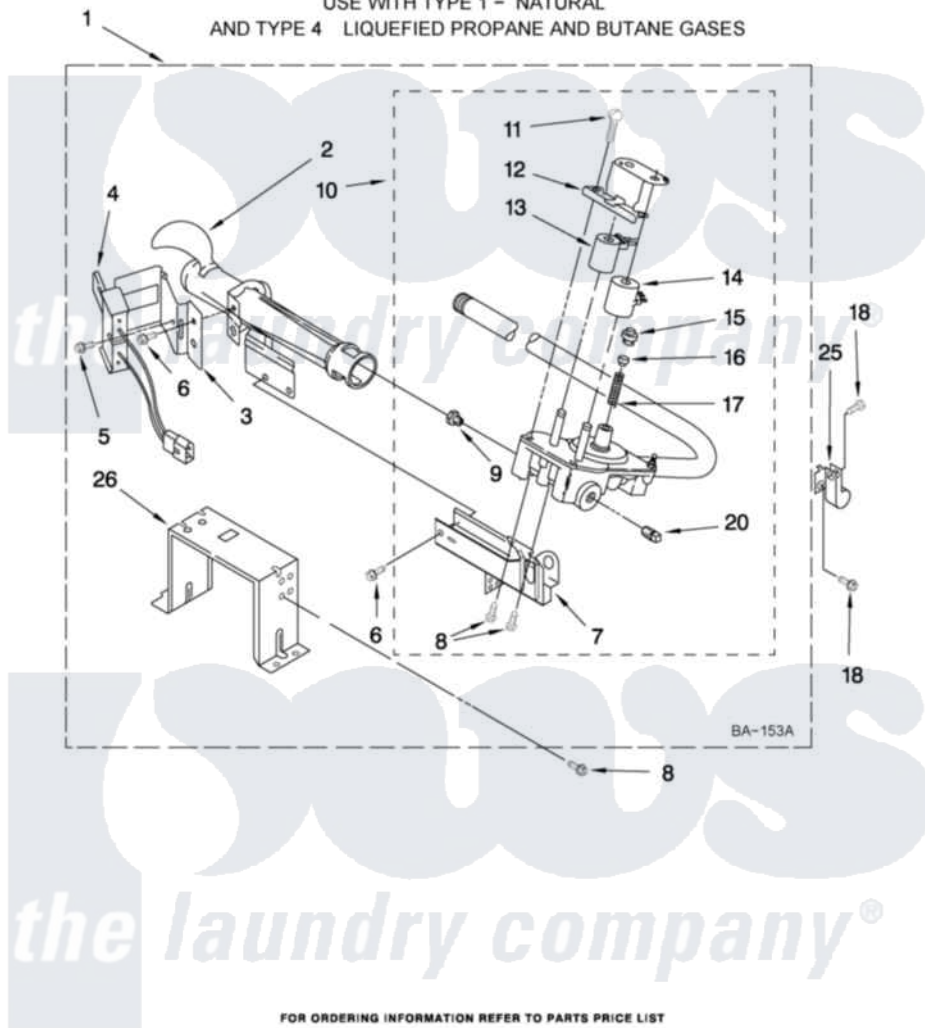

Maytag MGDE200XW0 04 - 8576353 BURNER ASSEMBLY

8576353 BURNER ASSEMBLY

For Model: MGDE200XW0
(White)

USE WITH TYPE 1 - NATURAL
AND TYPE 4 LIQUEFIED PROPANE AND BUTANE GASES

W10314217

7

FOR ORDERING INFORMATION REFER TO PARTS PRICE LIST

Maytag Residential Maytag MGDE200XW0 Dryer Parts Parts Diagram 04 - 8576353 BURNER ASSEMBLY
Click on the part number to view part

Item	Original Part Number	Replaced By	Status	Part Description
1	8576353	280119		Burner-Gas
2	688617	693140		Burner
3	694298			Bracket, Ignitor
4	686590	279311		Ignitor
5	3393909			Screw, 8-32 X 7/8
6	343641	681414		Screw, 10AB X 1/2
7	3389871		Not Available	Base, Burner
8	3387057			Screw, 10-16 X 1/2 Orifice, Burner
9	15418			Orifice, Burner Type 1
"	15422		Not Available	ORIFICE, BURNER (TYPE 4) (BUTANE)
"	234867	229742		Orifice, Burner
10	W10118347	W10293912		Valve-Gas
11	694421			Screw, Bracket Mounting
12	694538			Bracket, Shunt
13	694540			Coil, 60 Hz