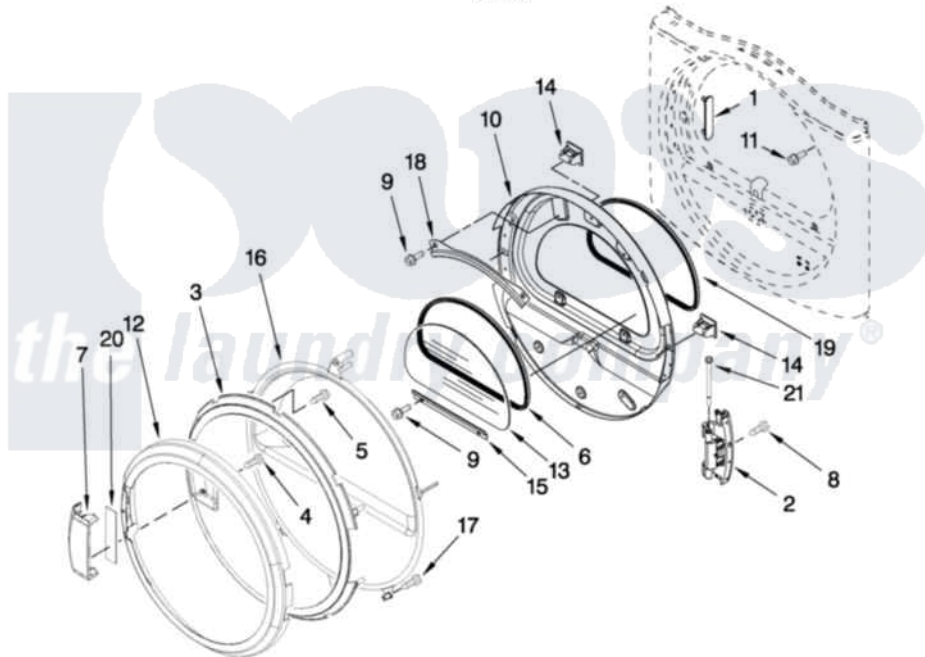

Maytag MGDE200XW0 05 - DOOR PARTS

DOOR PARTS

For Model: MGDE200XW0
(White)

FOR ORDERING INFORMATION REFER TO PARTS PRICE LIST

W10314217

9

Maytag [Residential Maytag MGDE200XW0 Dryer Parts](#) Parts Diagram 05 - DOOR PARTS

[Click on the part number to view part](#)

Item	Original Part Number	Replaced By	Status	Part Description
1	W10256915			Label, Hinge Hole Cover
2	8578887			Door Hinge Assembly
3	W10119053			Door Screen And Intermediate Assembly
4	9742177			Screw, 8-18 X .625
5	3400618			Screw, 6-19 X 3/8
6	8579663			Seal, Window
7	W10117478			Handle, Door
8	W10159996			Screw, 10-24 X 25/64
9	3393258	3373329D		Screw
10	W10259900	W10164062		Door Assembly
11	355515			Screw, 8-18 X 11/16
12	W10253122			Door, Outer Ring
13	W10286878			Window
14	690081	279570		Latch
15	8519354			Retainer-Window
16	8580059			Door, Intermediate

17	8534022	Screw, 8-18 X 1/16
18	8519356	Retainer-Window
19	W10163915	Door Seal
20	W10112927	Pad, Door Handle
21	8565087	Bolt, 1/4-28