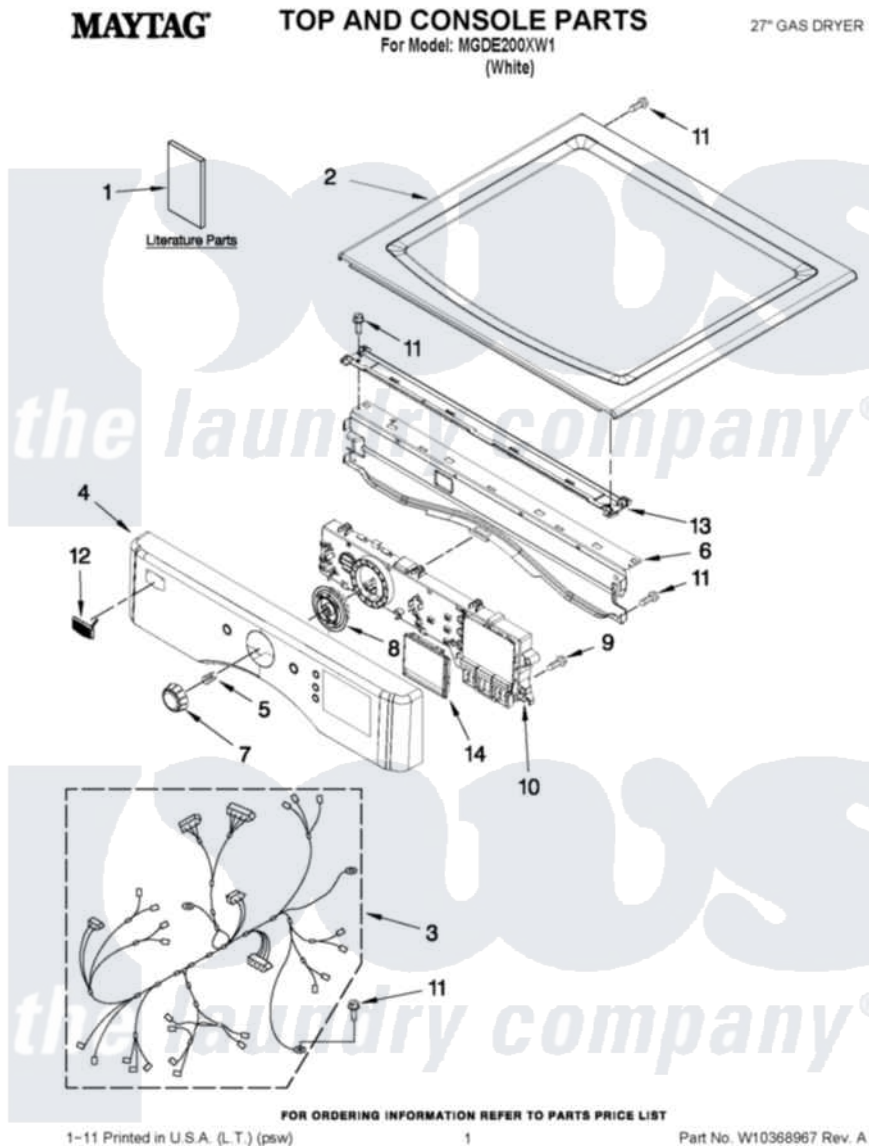

Maytag MGDE200XW1 01 - TOP AND CONSOLE PARTS

Maytag Residential Maytag MGDE200XW1 Dryer Parts Parts Diagram 01 - TOP AND CONSOLE PARTS
 Click on the part number to view part

Item	Original Part Number	Replaced By	Status	Part Description
1	W10240878		Not Available	USE & CARE GUIDE
"	W10340328		Not Available	TECH SHEET
"	W10240584		Not Available	INSTALLATION, INSTRUCTION
2	W10336080			Top
3	W10251443			Harness, Main
4	W10247267	W10247268		Console Panel, Assembly
5	8542702		Not Available	SPRING, CLIP KNOB
6	8565237			Bracket, Console
7	W10215799			Knob Assembly
8	W10215797			Guide, Assembly Cycle Light
9	W10006580			Screw, M3-1.12 X12 Pn 6l Spl
10	W10253073			Assembly, User Interface
11	3390647	488729		Screw
12	W10316087			Badge Assembly
13	W10266747			Channel-Water, Dryer
14	W10215794			Window, Console Display