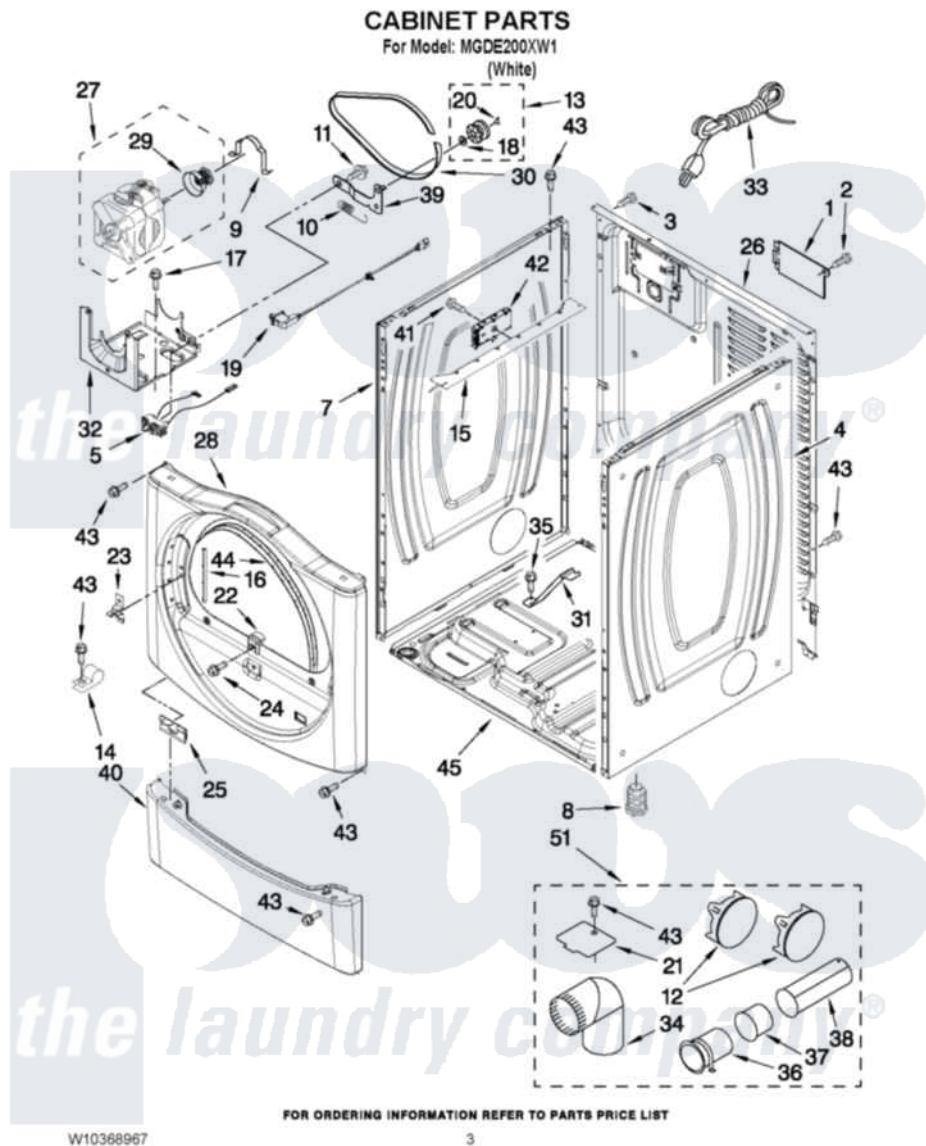

Maytag MGDE200XW1 02 - CABINET PARTS

Maytag [Residential Maytag MGDE200XW1 Dryer Parts](#) Parts Diagram 02 - CABINET PARTS
Click on the part number to view part

Item	Original Part Number	Replaced By	Status	Part Description
1	8317340			Cover, Terminal Block
2	3390814	90767		Screw, 8A X 3/8 HeX Washer Head Tapping
3	8533974	4331106		Screw, No.10-32 X 7/16
4	8565048			Panel, Side
5	W10246525	W10314253		Switch, Assembly Broken Belt
7	8565054			Panel, Side
8	3392100	49621		Feet-Leveling
NI	279810			Foot-Optional
9	660658			Clamp, Motor Mounting 343481 685441
10	3387374			Spring, Idler
11	3389420			Retainer-Idler 1/4-20 X 1/16
12	49252			Plug, Multivent
13	3388672	279640		Pulley-ldr
14	3978776			Bracket, Gas Pipe Switch
15	8563727			Bracket, Control

16	W10085210		Label-Hinge Hole Cover Front Panel
17	343641	681414	Screw, 10AB X 1/2
18	W10121334		Washer, Thrust
19	W10318609		Switch, Assembly Door
20	690997		Washer, Thrust
21	8066115	3394331	Plate Cover
22	8565083		Ramp, Door
23	8565122		Strike, Door
24	3357011	308685	Side Trim)
25	8519459		Clip, Toe Panel
26	8565059		Panel, Rear
27	8538263	279787	Motor-Drve
28	W10117421		Front Panel
29	8578220		Pulley, Motor
30	W10112954		Belt, Drive
31	8529757		Bracket, Burner
32	W10242878		Bracket, Motor Mounting
33	3401401	3401402	Cord, Power
34	49026		4" - 90° Elbow
35	693995		Screw, Hex Head
36	8563747		Exhaust Pipe Medium Pipe
37	8563750		Exhaust Pipe
38	8563749		Exhaust Pipe
39	3388674	W10118756	Idler Bracket
40	8540621		Panel, Toe
41	8533971	90767	Screw, 8A X 3/8 HeX Washer Head Tapping
42	W10235613		Board, Control
43	3390647	488729	Screw
44	3387242		Seal, Front Panel
45	8565046		(BROKEN BELT BASE, CABINET SWITCH)
NI	W10331132		Dryer Exhaust Kit