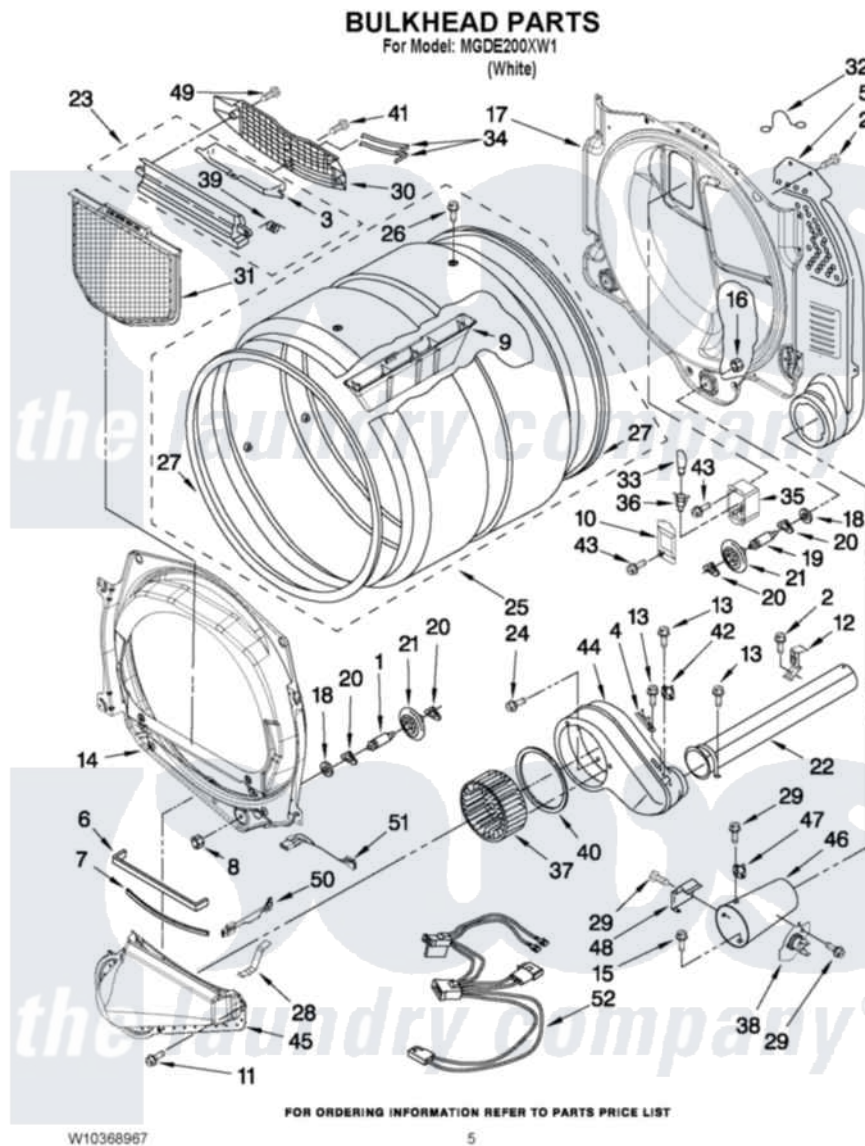

Maytag MGDE200XW1 03 - BULKHEAD PARTS

Maytag Residential Maytag MGDE200XW1 Dryer Parts Parts Diagram 03 - BULKHEAD PARTS
Click on the part number to view part

Item	Original Part Number	Replaced By	Status	Part Description
1	W10359271			Shaft, Drum Roller Threads
2	3390647	488729		Screw
3	W10153413			Door, Lint Screen
4	3392519			Thermal Limiter
5	W10293765			Air Duct Assembly
6	697813			Seal, Outlet Housing
7	697814	697813		Seal, Outlet Housing
8	3934666	W10080210		Nut, 3/8 X 16
9	W10153409			Baffle, Drum
10	3402841	8532165		Lens, Drum Light
11	359625	487240		Screw, For Mtg. Service Capacitor
12	8572105			Retainer, Toe Panel
13	8533971	90767		Screw, 8A X 3/8 HeX Washer Head Tapping
14	8565061			Bulkhead, Front
15	693995			Screw, Hex Head

16	W10001120	W10080190	Nut, 3/8-16
17	W10080170		Bulkhead, Rear
18	3387459	W10080960	Washer, Support
19	W10359272		Shaft, Roller Drum Threads
20	690997		Washer, Thrust
21	W10314171		Roller, Support Assembly
22	8563728		Exhaust Pipe
23	W10153423		Outlet Grille, Housing Assembly
24	489463		Screw, 8-18 X 1/16
25	W10153420		Complete Drum Assembly
26	W10219342		Screw, Baffle Mounting
27	W10166807	280114	Seal
28	8066208		Clip-Exhaust
29	90767		Screw, 8A X 3/8 HeX Washer Head Tapping
30	W10153412		Grille, Outlet
31	W10049370	W10120998	Screen
32	3401707		Jumper, Tco-High Limit
33	3406124	22002263	Lamp
34	3387223		Electrode, Sensor
35	8578825		Bracket, Drum Light
36	W10214261		Socket, Drum Light Assembly
37	697772		Wheel, Blower
38	8573713		Thermal-Cutoff
39	3394986		Spring, Lint Screen Door
40	697770		Seal, Cover Plate Blower Housing
41	695240	488729	Screw
42	8577274		Thermostat 295F
43	487909	488729	Screw
44	8544362	W10119255	Housing, Blower
45	8066168	W10128606	Duct-Lint
46	8573824		Funnel, Burner
47	3391912		Thermostat, High-Limit 255 F
48	338906		Radiant, Sensor
49	3387230		Screw, 10-16 X 13/16
50	W10110975		Harness, Sensor
51	3406653		Harness, Sensor
52	3401850		Harness-Gas