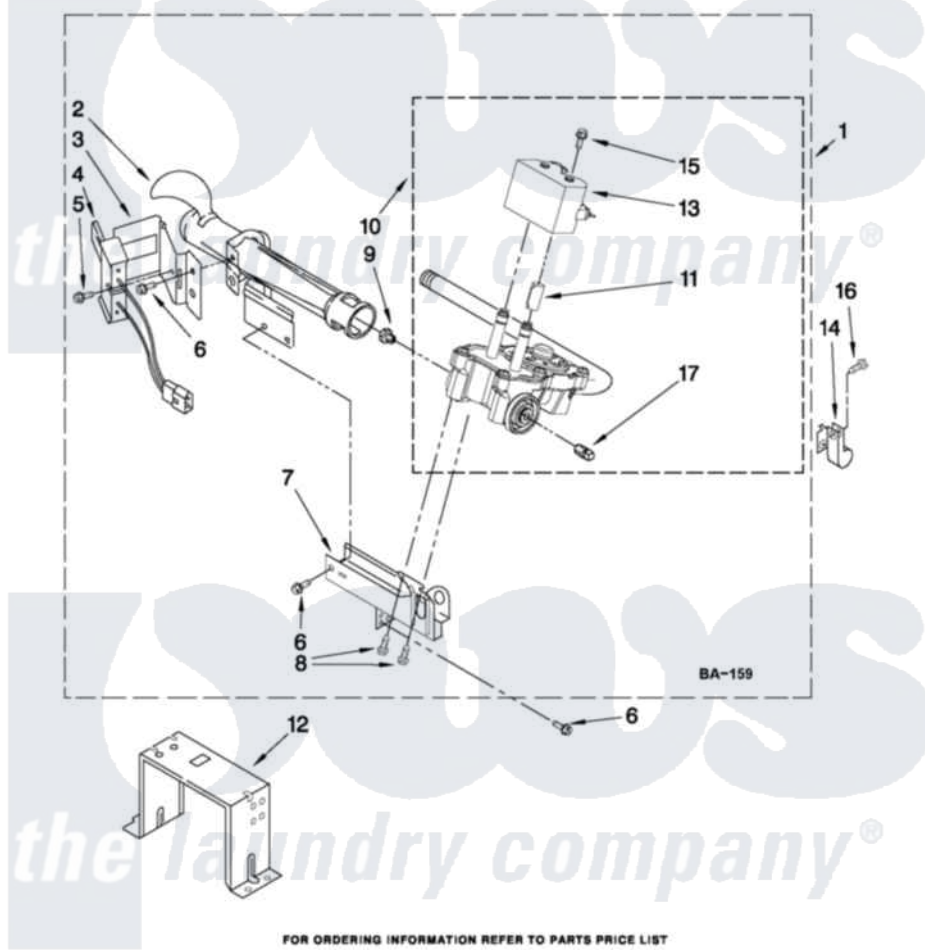

Maytag MGDE200XW1 04 - W10293911 BURNER ASSEMBLY

W10293911 BURNER ASSEMBLY

For Model: MGDE200XW1
(White)

USE WITH TYPE 1 - NATURAL, TYPE 2 - MIXED,
AND TYPE 4 - LIQUEFIED PROPANE AND BUTANE GASES

W10368967

FOR ORDERING INFORMATION REFER TO PARTS PRICE LIST

7

Maytag Residential Maytag MGDE200XW1 Dryer Parts Parts Diagram 04 - W10293911 BURNER ASSEMBLY

Click on the part number to view part

Item	Original Part Number	Replaced By	Status	Part Description
1	W10293911	W10310204		Burner-Gas
2	688617	693140		Burner
3	694298			Bracket, Ignitor
4	686590	279311		Ignitor
5	3393909			Screw, 8-32 X 7/8
6	343641	681414		Screw, 10AB X 1/2
7	3389871		Not Available	Base, Burner
8	3387057			Screw, 10-16 X 1/2 Orifice, Burner
9	15418			Orifice, Burner Type 1
10	W10175144	W10293912		Valve-Gas
11	W10295524	W10328463		Coil, 60 Hz
12	3389889			Bracket, Support
13	W10273784	W10328463		Coil, 60 Hz
14	3978776			Bracket, Gas Pipe Switch
15	326049536			Screw, Coil
16	3390647	488729		Screw