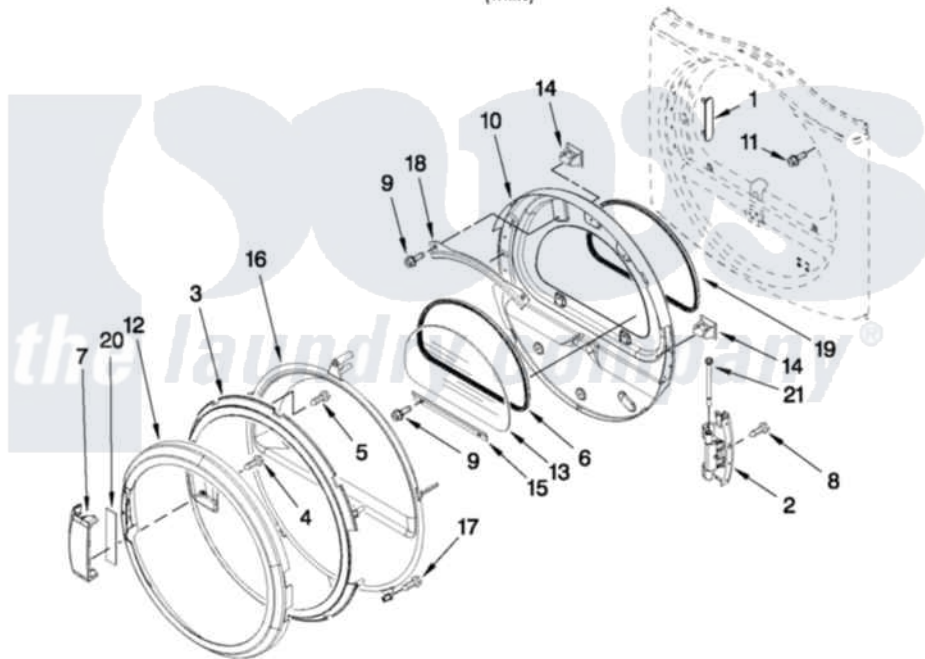

Maytag MGDE200XW1 05 - DOOR PARTS

DOOR PARTS

For Model: MGDE200XW1
(White)

FOR ORDERING INFORMATION REFER TO PARTS PRICE LIST

W10368967

9

Maytag [Residential Maytag MGDE200XW1 Dryer Parts](#) Parts Diagram 05 - DOOR PARTS

[Click on the part number to view part](#)

Item	Original Part Number	Replaced By	Status	Part Description
1	W10256915			Label, Hinge Hole Cover
2	W10304672	8578887		Door Hinge Assembly
3	W10119053			Door Screen And Intermediate Assembly
4	9742177			Screw, 8-18 X .625
5	3400618			Screw, 6-19 X 3/8
6	8579663			Seal, Window
7	W10117478			Handle, Door
8	W10159996			Screw, 10-24 X 25/64
9	3393258	3373329D		Screw
10	W10363674			Door Assembly
11	355515			Screw, 8-18 X 11/16
12	W10253122			Door, Outer Ring
13	W10286878			Window
14	690081	279570		Latch
15	8519354			Retainer-Window
16	8580059			Door, Intermediate

17	8534022	Screw, 8-18 X 1/16
18	8519356	Retainer-Window
19	W10163915	Door Seal
20	W10112927	Pad, Door Handle
21	8565087	Bolt, 1/4-28