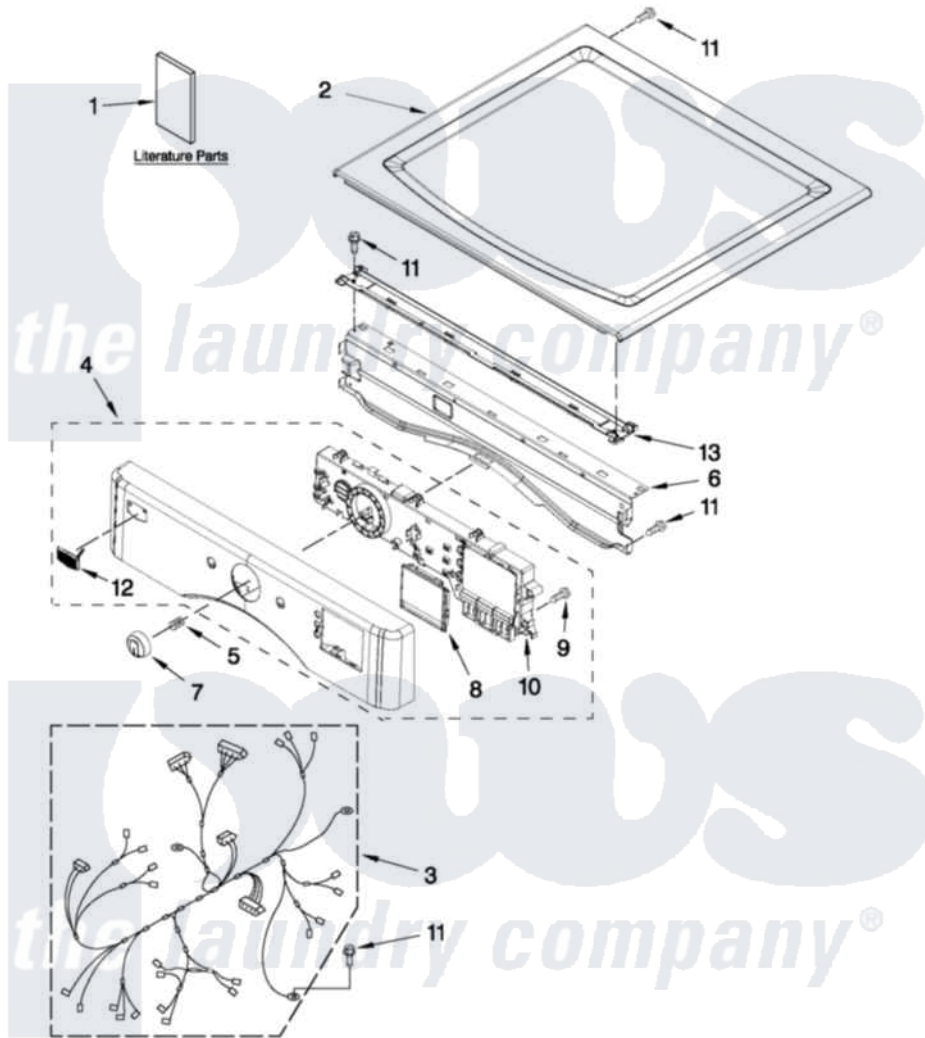

Maytag MGDE201YW0 01 - TOP AND CONSOLE PARTS

MAYTAG

TOP AND CONSOLE PARTS

27" GAS DRYER

For Model: MGDE201YW0
(White)

FOR ORDERING INFORMATION REFER TO PARTS PRICE LIST

5-11 Printed in U.S.A. (L.T.)(bay)

1

Part No. W10416578 Rev. A

Maytag Residential Maytag MGDE201YW0 Dryer Parts Parts Diagram 01 - TOP AND CONSOLE PARTS

[Click on the part number to view part](#)

Item	Original Part Number	Replaced By	Status	Part Description
1	W10385090		Not Available	USE & CARE GUIDE
"	W10386307		Not Available	TECH SHEET
"	W10385100		Not Available	INSTALLATION INSTRUCTIONS
2	W10336080			Top
3	W10251443			Harness, Main
4	W10376631			Harness, Main Anel, Console
5	8536939			Clip, Knob
6	8565237			Bracket, Console
7	W10251381			Knob, Control
8	W10215794			Window, Console Display
9	W10006580			Screw, M3-1.12 X12 Pn 6l Spl
10	W10387236		Not Available	ASSEMBLY, USER-INTERFACE
11	3390647	488729		Screw
12	W10316087			Badge Assembly
13	W10266747			Channel-Water, Dryer