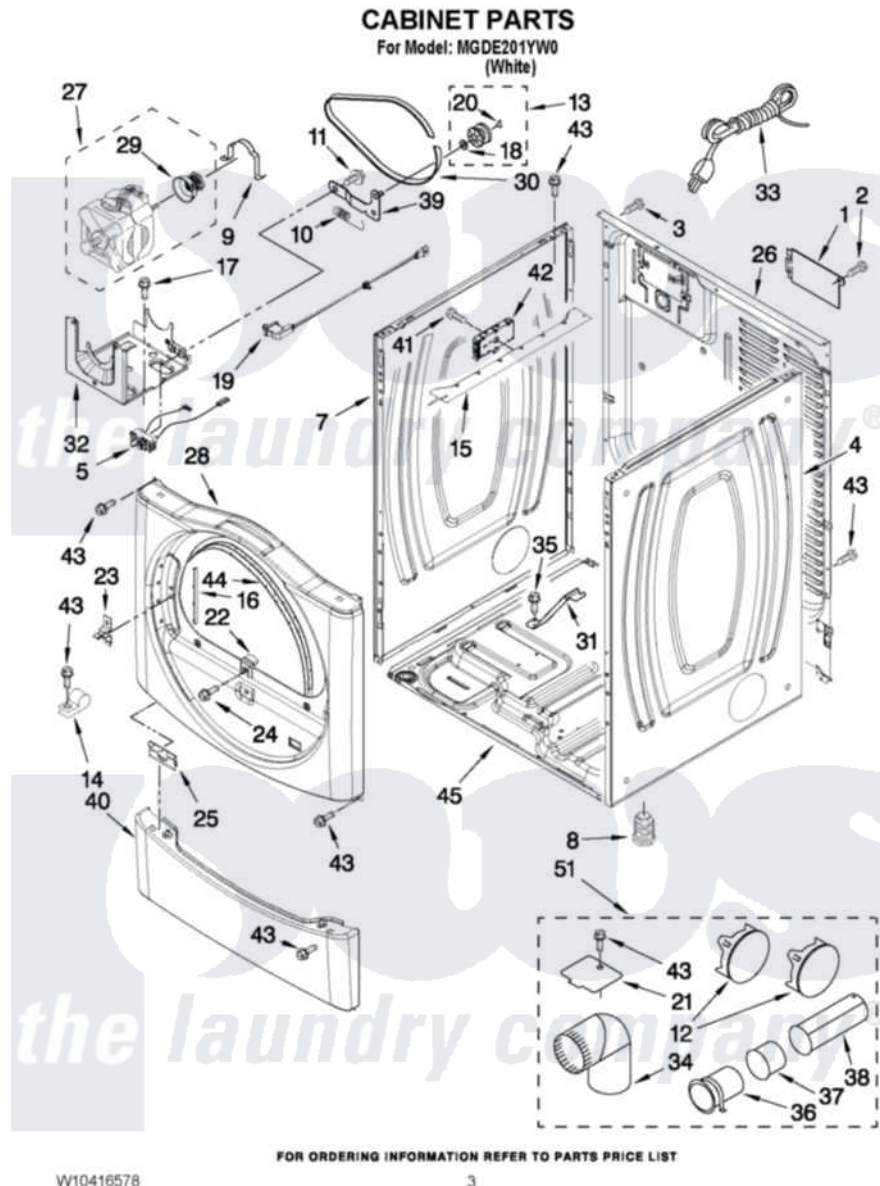

Maytag MGDE201YW0 02 - CABINET PARTS

W10416578

3

Maytag [Residential Maytag MGDE201YW0 Dryer Parts](#) Parts Diagram 02 - CABINET PARTS

[Click on the part number to view part](#)

Item	Original Part Number	Replaced By	Status	Part Description
1	8317340			Cover, Terminal Block
2	3390814	90767		Screw, 8A X 3/8 HeX Washer Head Tapping
3	8533974	4331106		Screw, No.10-32 X 7/16
4	8565048			Panel, Side
5	W10246525	W10314253		Switch, Assembly Broken Belt
7	8565054			Panel, Side
8	3392100	49621		Feet-Leveling
NI	279810			Foot-Optional
9	660658			Clamp, Motor Mounting 343481 685441
10	3387374			Spring, Idler
11	3389420			Retainer-Idler 1/4-20 X 1/16
12	49252			Plug, Multivent
13	3388672	279640		Pulley-ldr
14	3978776			Bracket, Gas Pipe Switch
15	8563727			Bracket, Control

16	W10085210		Label-Hinge Hole Cover Front Panel
17	343641	681414	Screw, 10AB X 1/2
18	W10121334		Washer, Thrust
19	W10318609		Switch, Assembly Door
20	690997		Washer, Thrust
21	8066115	3394331	Plate Cover
22	8565083		Ramp, Door
23	8565122		Strike, Door
24	3357011	308685	Side Trim)
25	8519459		Clip, Toe Panel
26	8565059		Panel, Rear
27	8538263	279787	Motor-Drve
28	W10117421		Front Panel
29	8578220		Pulley, Motor
30	W10112954		Belt, Drive
31	8529757		Bracket, Burner
32	W10242878		Bracket, Motor Mounting
33	3401401	3401402	Cord, Power
34	49026		4" - 90° Elbow
35	693995		Screw, Hex Head
36	8563747		Exhaust Pipe Medium Pipe
37	8563750		Exhaust Pipe
38	8563749		Exhaust Pipe
39	3388674	W10118756	Idler Bracket
40	8540621		Panel, Toe
41	8533971	90767	Screw, 8A X 3/8 HeX Washer Head Tapping
42	W10286016	W10405827	Control Board
43	3390647	488729	Screw
44	3387242		Seal, Front Panel
45	8565046		(BROKEN BELT BASE, CABINET SWITCH)
NI	W10331132		Dryer Exhaust Kit