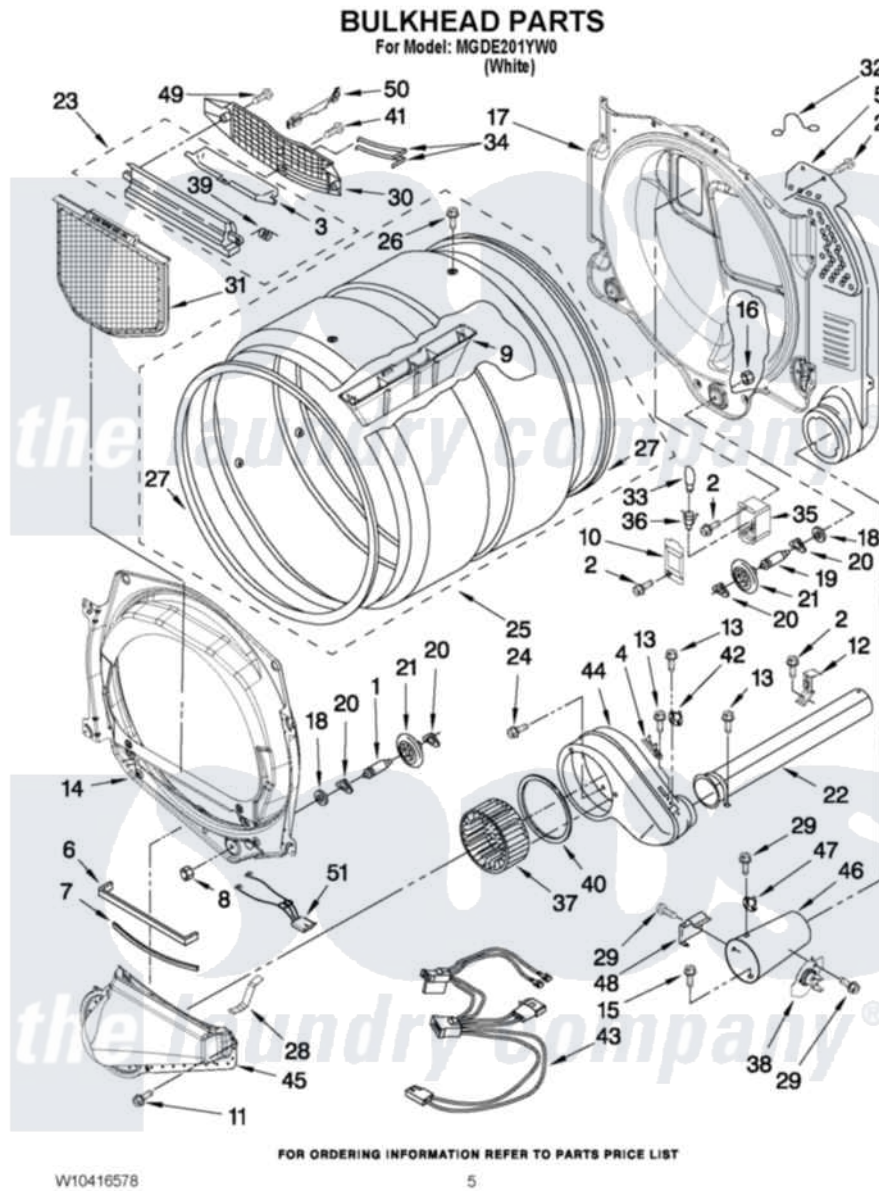

Maytag MGDE201YW0 03 - BULKHEAD PARTS

Maytag Residential Maytag MGDE201YW0 Dryer Parts Parts Diagram 03 - BULKHEAD PARTS
 Click on the part number to view part

Item	Original Part Number	Replaced By	Status	Part Description
1	W10359271			Shaft, Drum Roller Threads
2	3390647	488729		Screw
3	W10153413			Door, Lint Screen
4	3392519			Thermal Limiter
5	W10293765			Air Duct Assembly
6	697813			Seal, Outlet Housing
7	697814	697813		Seal, Outlet Housing
8	3934666	W10080210		Nut, 3/8 X 16
9	W10153409			Baffle, Drum
10	3402841	8532165		Lens, Drum Light
11	359625	487240		Screw, For Mtg. Service Capacitor
12	8572105			Retainer, Toe Panel
13	8533971	90767		Screw, 8A X 3/8 HeX Washer Head Tapping
14	8565061			Bulkhead, Front
15	693995			Screw, Hex Head

16	W10001120	W10080190	Nut, 3/8-16
17	W10080170		Bulkhead, Rear
18	3387459	W10080960	Washer, Support
19	W10359272		Shaft, Roller Drum Threads
20	690997		Washer, Thrust
21	W10314171		Roller, Support Assembly
22	8563728		Exhaust Pipe
23	W10153423		Outlet Grille, Housing Assembly
24	489463		Screw, 8-18 X 1/16
25	W10153420		Complete Drum Assembly
26	W10219342		Screw, Baffle Mounting
27	W10166807	280114	Seal
28	W10345456	8066208	Clip-Exhaust
29	90767		Screw, 8A X 3/8 HeX Washer Head Tapping
30	W10153412		Grille, Outlet
31	W10049370	W10120998	Screen
32	3401707		Jumper, Tco-High Limit
33	3406124	22002263	Lamp
34	3387223		Electrode, Sensor
35	8578825		Bracket, Drum Light
36	W10214261		Socket, Drum Light Assembly
37	697772		Wheel, Blower
38	8573713		Thermal-Cutoff
39	3394986		Spring, Lint Screen Door
40	697770		Seal, Cover Plate Blower Housing
41	695240	488729	Screw
42	8577274		Thermostat 295F
43	3401850		Harness-Gas
44	8544362	W10119255	Housing, Blower
45	8066168	W10128606	Duct-Lint
46	8573824		Funnel, Burner
47	3391912		Thermostat, High-Limit 255 F
48	338906		Radiant, Sensor
49	3387230		Screw, 10-16 X 13/16
50	W10110975		Harness, Sensor
51	3406653		Harness, Sensor