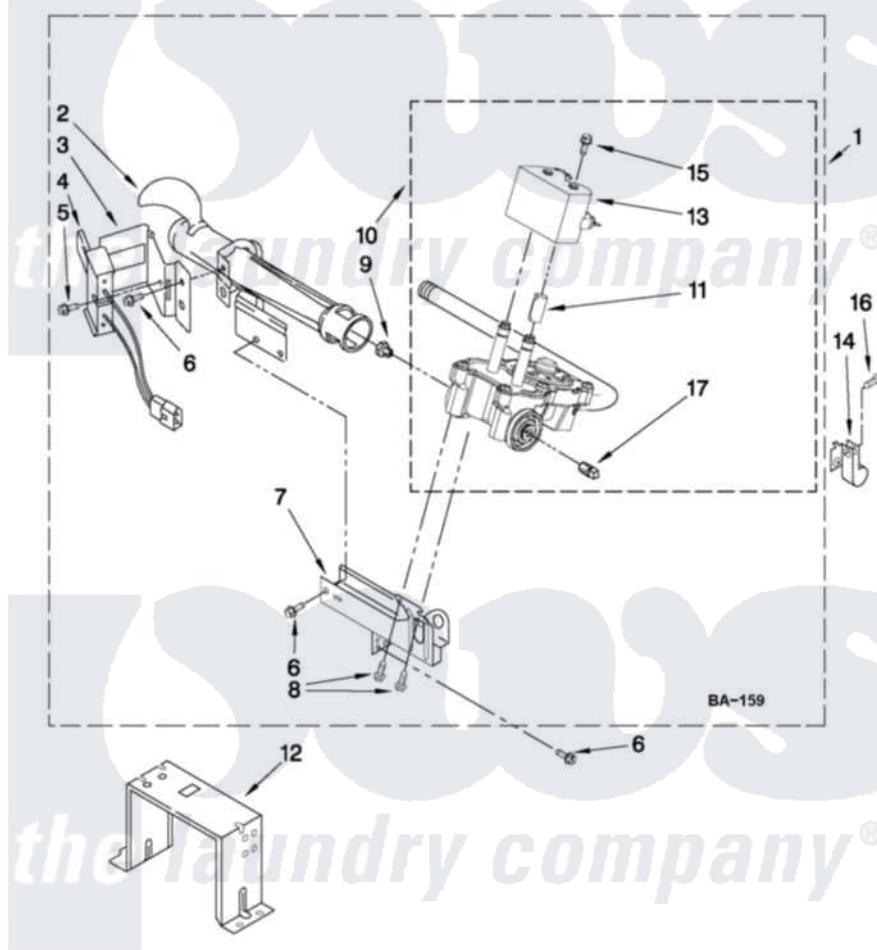

# Maytag MGDE201YW0 04 - W10293911 BURNER ASSEMBLY

## W10293911 BURNER ASSEMBLY

For Model: MGDE201YW0  
(White)

USE WITH TYPE 1 - NATURAL, TYPE 2 - MIXED,  
AND TYPE 4 - LIQUEFIED PROPANE AND BUTANE GASES

FOR ORDERING INFORMATION REFER TO PARTS PRICE LIST

W10416578

7

Maytag [Residential Maytag MGDE201YW0 Dryer Parts](#) Parts Diagram 04 - W10293911 BURNER ASSEMBLY  
Click on the part number to view part

Item	Original Part Number	Replaced By	Status	Part Description
1	W10293911	<a href="#">W10310204</a>		Burner-Gas
2	688617	<a href="#">693140</a>		Burner
3	<a href="#">694298</a>			Bracket, Ignitor
4	686590	<a href="#">279311</a>		Ignitor
5	<a href="#">3393909</a>			Screw, 8-32 X 7/8
6	343641	<a href="#">681414</a>		Screw, 10AB X 1/2
7	3389871		Not Available	Base, Burner
8	<a href="#">3387057</a>			Screw, 10-16 X 1/2 Orifice, Burner
9	<a href="#">15418</a>			Orifice, Burner Type 1
10	W10175144	<a href="#">W10293912</a>		Valve-Gas
11	W10295524	<a href="#">W10328463</a>		Coil, 60 Hz
12	<a href="#">3389889</a>			Bracket, Support
13	W10273784	<a href="#">W10328463</a>		Coil, 60 Hz
14	<a href="#">3978776</a>			Bracket, Gas Pipe Switch
15	<a href="#">326049536</a>			Screw, Coil
16	3390647	<a href="#">488729</a>		Screw