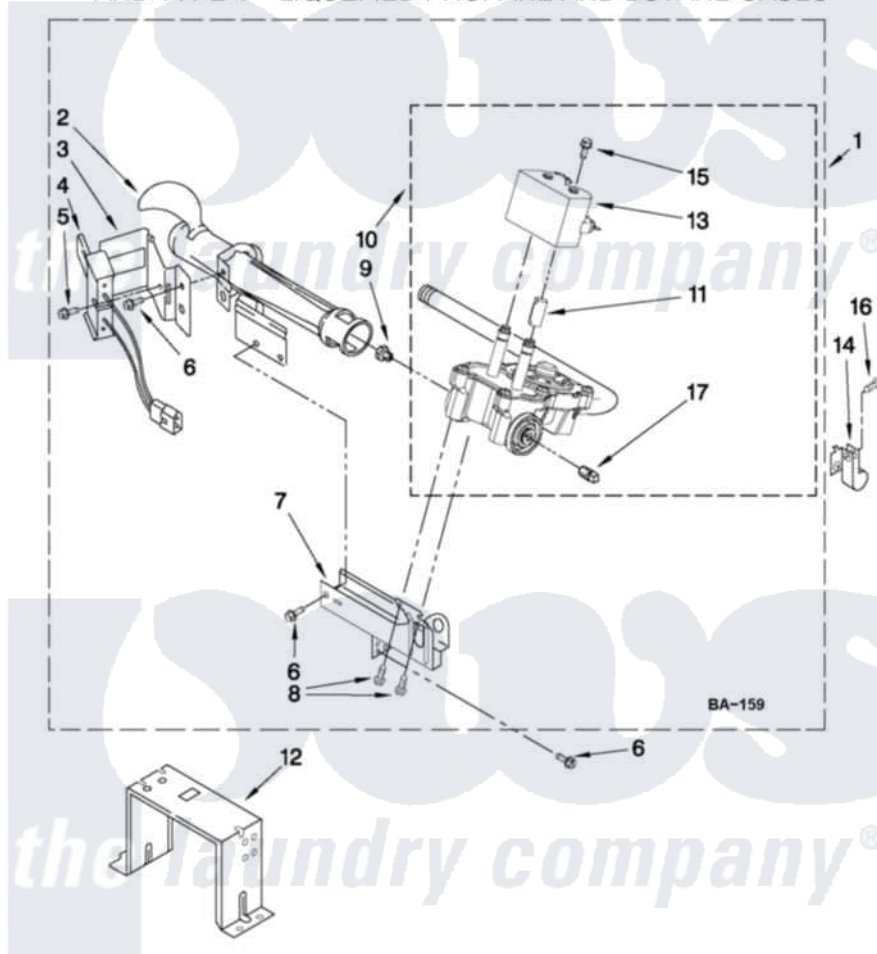

# Maytag MGDE251YG0 04 - W10293911 BURNER ASSEMBLY

## W10293911 BURNER ASSEMBLY

For Model: MGDE251YL0, MGDE251YG0  
(Silver) (Cosmetallic)

USE WITH TYPE 1 - NATURAL, TYPE 2 - MIXED,  
AND TYPE 4 - LIQUEFIED PROPANE AND BUTANE GASES

FOR ORDERING INFORMATION REFER TO PARTS PRICE LIST

W10407534

7

Maytag [Residential Maytag MGDE251YG0 Dryer Parts](#) Parts Diagram 04 - W10293911 BURNER ASSEMBLY  
Click on the part number to view part

Item	Original Part Number	Replaced By	Status	Part Description
1	W10293911	<a href="#">W10310204</a>		Burner-Gas
2	688617	<a href="#">693140</a>		Burner
3	<a href="#">694298</a>			Bracket, Ignitor
4	686590	<a href="#">279311</a>		Ignitor
5	<a href="#">3393909</a>			Screw, 8-32 X 7/8
6	343641	<a href="#">681414</a>		Screw, 10AB X 1/2
7	3389871		Not Available	Base, Burner
8	<a href="#">3387057</a>			Screw, 10-16 X 1/2 Orifice, Burner
9	<a href="#">15418</a>			Orifice, Burner Type 1
10	W10175144	<a href="#">W10293912</a>		Valve-Gas
11	W10295524	<a href="#">W10328463</a>		Coil, 60 Hz
12	<a href="#">3389889</a>			Bracket, Support
13	W10273784	<a href="#">W10328463</a>		Coil, 60 Hz
14	<a href="#">3978776</a>			Bracket, Gas Pipe Switch
15	<a href="#">326049536</a>			Screw, Coil
16	3390647	<a href="#">488729</a>		Screw