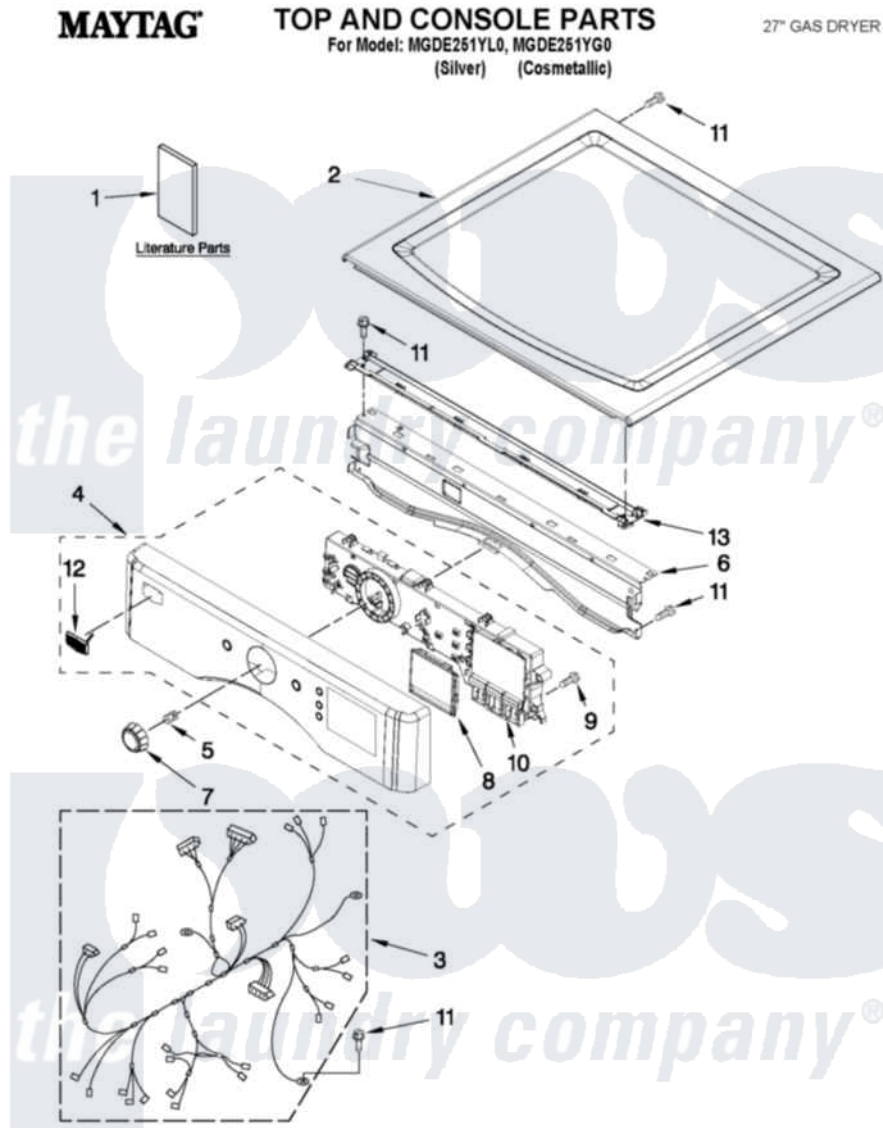

# Maytag MGDE251YL0 01 - TOP AND CONSOLE PARTS

FOR ORDERING INFORMATION REFER TO PARTS PRICE LIST  
 5-11 Printed in U.S.A. (L.T.) (psw) 1 Part No. W10407534 Rev. A

Maytag Residential Maytag MGDE251YL0 Dryer Parts Parts Diagram 01 - TOP AND CONSOLE PARTS  
 Click on the part number to view part

Item	Original Part Number	Replaced By	Status	Part Description
1	W10385090		Not Available	USE & CARE GUIDE
"	W10386307		Not Available	TECH SHEET
"	W10385100		Not Available	INSTALLATION INSTRUCTIONS
2	<a href="#">W10336091</a>			Top
"	<a href="#">W10376730</a>			Top
3	<a href="#">W10251443</a>			Harness, Main
4	<a href="#">W10384999</a>			Panel, Console
"	<a href="#">W10385001</a>			Panel, Console
5	<a href="#">8536939</a>			Clip, Knob
6	<a href="#">8565237</a>			Bracket, Console
7	<a href="#">W10251384</a>			Knob, Control
8	<a href="#">W10215794</a>			Window, Console Display
9	<a href="#">W10006580</a>			Screw, M3-1.12 X12 Pn 6l Spl
10	W10387236		Not Available	ASSEMBLY, USER-INTERFACE
11	3390647	<a href="#">488729</a>		Screw