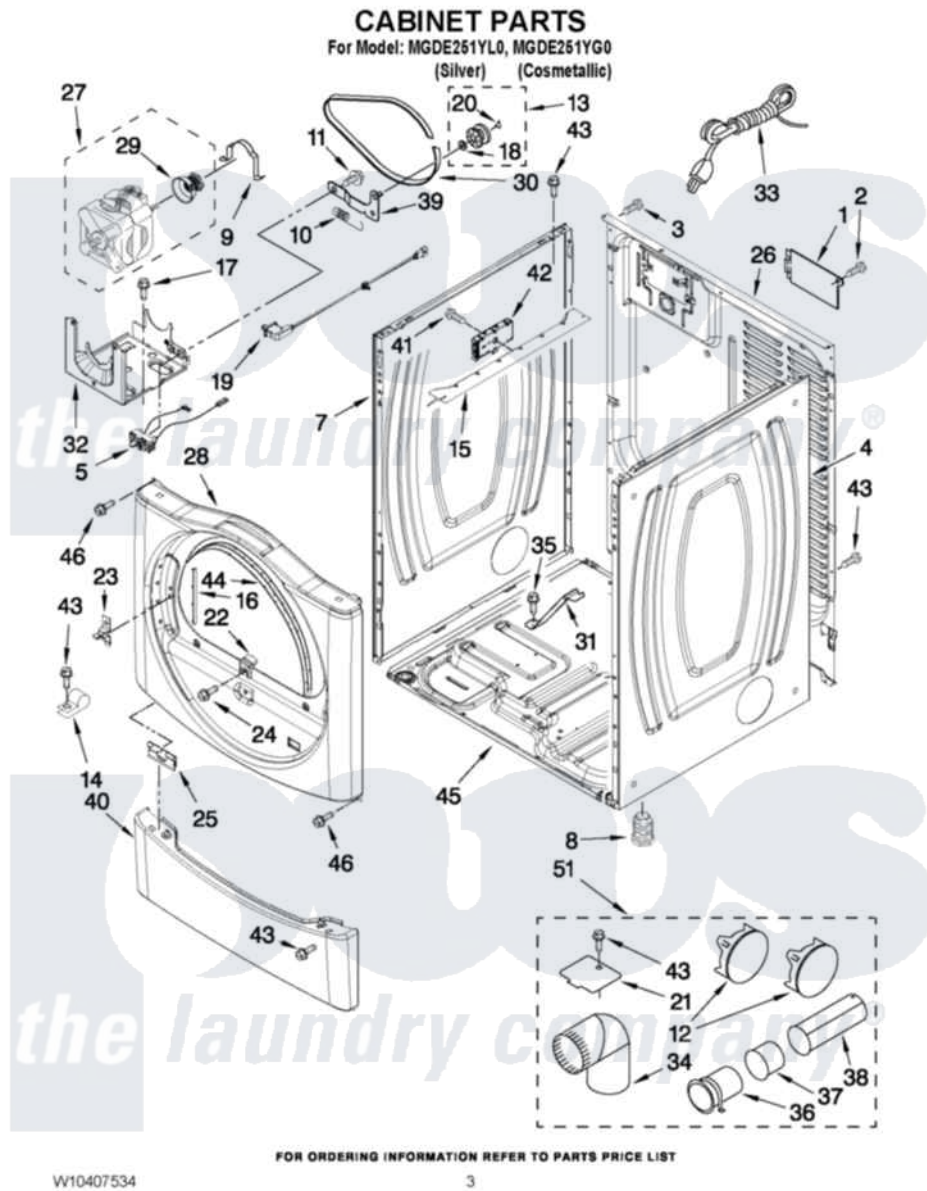

Maytag MGDE251YL0 02 - CABINET PARTS

Maytag [Residential Maytag MGDE251YL0 Dryer Parts](#) Parts Diagram 02 - CABINET PARTS
Click on the part number to view part

Item	Original Part Number	Replaced By	Status	Part Description
1	8317340			Cover, Terminal Block
2	3390814	90767		Screw, 8A X 3/8 HeX Washer Head Tapping
3	8533974	4331106		Screw, No.10-32 X 7/16
4	W10251219			Panel, Side
"	W10376736			Panel, Side
5	W10246525	W10314253		Switch, Assembly Broken Belt
7	W10251218			Panel, Side
"	W10376735			Panel, Side
8	3392100	49621		Feet-Leveling
NI	279810			Foot-Optional
9	660658			Clamp, Motor Mounting 343481 685441
10	3387374			Spring, Idler
11	3389420			Retainer-Idler 1/4-20 X 1/16
12	49252			Plug, Multivent
13	3388672	279640		Pulley-ldr

14	3978776		Bracket, Gas Pipe Switch
15	8563727		Bracket, Control
16	W10085230		Label, Hinge Hole Cover
17	343641	681414	Screw, 10AB X 1/2
18	W10121334		Washer, Thrust
19	W10318609		Switch, Assembly Door
20	690997		Washer, Thrust
21	8066115	3394331	Plate Cover
22	8565083		Ramp, Door
23	8565122		Strike, Door
24	3357011	308685	Side Trim)
25	8519459		Clip, Toe Panel
26	8565059		Panel, Rear
27	8538263	279787	Motor-Drive
28	W10325339		Front Panel
"	W10376723		Front Panel
29	8578220		Pulley, Motor
30	W10112954		Belt, Drive
31	8529757		Bracket, Burner
32	W10242878		Bracket, Motor Mounting
33	3401401	3401402	Cord, Power
34	49026		4" - 90° Elbow
35	693995		Screw, Hex Head
36	8563747		Exhaust Pipe Medium Pipe
37	8563750		Exhaust Pipe
38	8563749		Exhaust Pipe
39	3388674	W10118756	Idler Bracket
40	W10251210		Toe Panel
"	W10376732		Pane, Toe
41	8533971	90767	Screw, 8A X 3/8 HeX Washer Head Tapping
42	W10286016	W10405827	Control Board
43	3390647	488729	Screw
44	3387242		Seal, Front Panel
45	8565046		(BROKEN BELT BASE, CABINET SWITCH)
46	3357011	308685	Side Trim)
NI	W10331132		Dryer Exhaust Kit