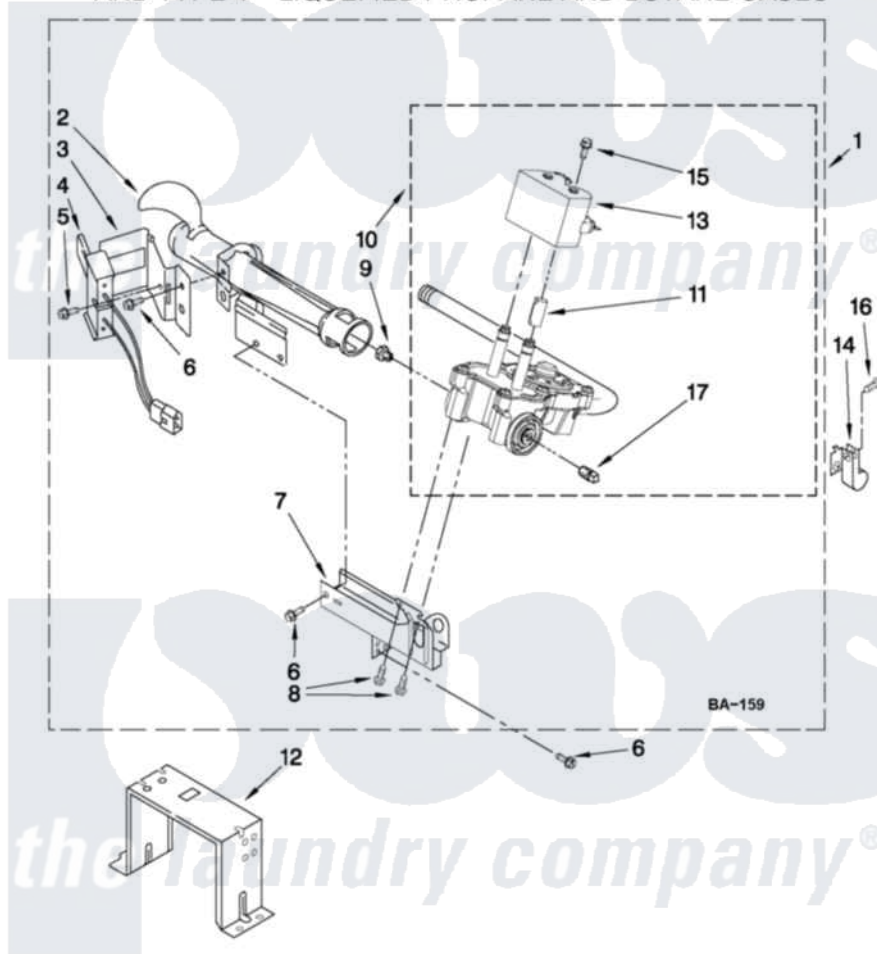

Maytag MGDE251YL0 04 - W10293911 BURNER ASSEMBLY

W10293911 BURNER ASSEMBLY

For Model: MGDE251YL0, MGDE251YG0
(Silver) (Cosmetallic)

USE WITH TYPE 1 - NATURAL, TYPE 2 - MIXED,
AND TYPE 4 - LIQUEFIED PROPANE AND BUTANE GASES

FOR ORDERING INFORMATION REFER TO PARTS PRICE LIST

W10407534

7

Maytag [Residential Maytag MGDE251YL0 Dryer Parts](#) Parts Diagram 04 - W10293911 BURNER ASSEMBLY
Click on the part number to view part

Item	Original Part Number	Replaced By	Status	Part Description
1	W10293911	W10310204		Burner-Gas
2	688617	693140		Burner
3	694298			Bracket, Ignitor
4	686590	279311		Ignitor
5	3393909			Screw, 8-32 X 7/8
6	343641	681414		Screw, 10AB X 1/2
7	3389871		Not Available	Base, Burner
8	3387057			Screw, 10-16 X 1/2 Orifice, Burner
9	15418			Orifice, Burner Type 1
10	W10175144	W10293912		Valve-Gas
11	W10295524	W10328463		Coil, 60 Hz
12	3389889			Bracket, Support
13	W10273784	W10328463		Coil, 60 Hz
14	3978776			Bracket, Gas Pipe Switch
15	326049536			Screw, Coil
16	3390647	488729		Screw