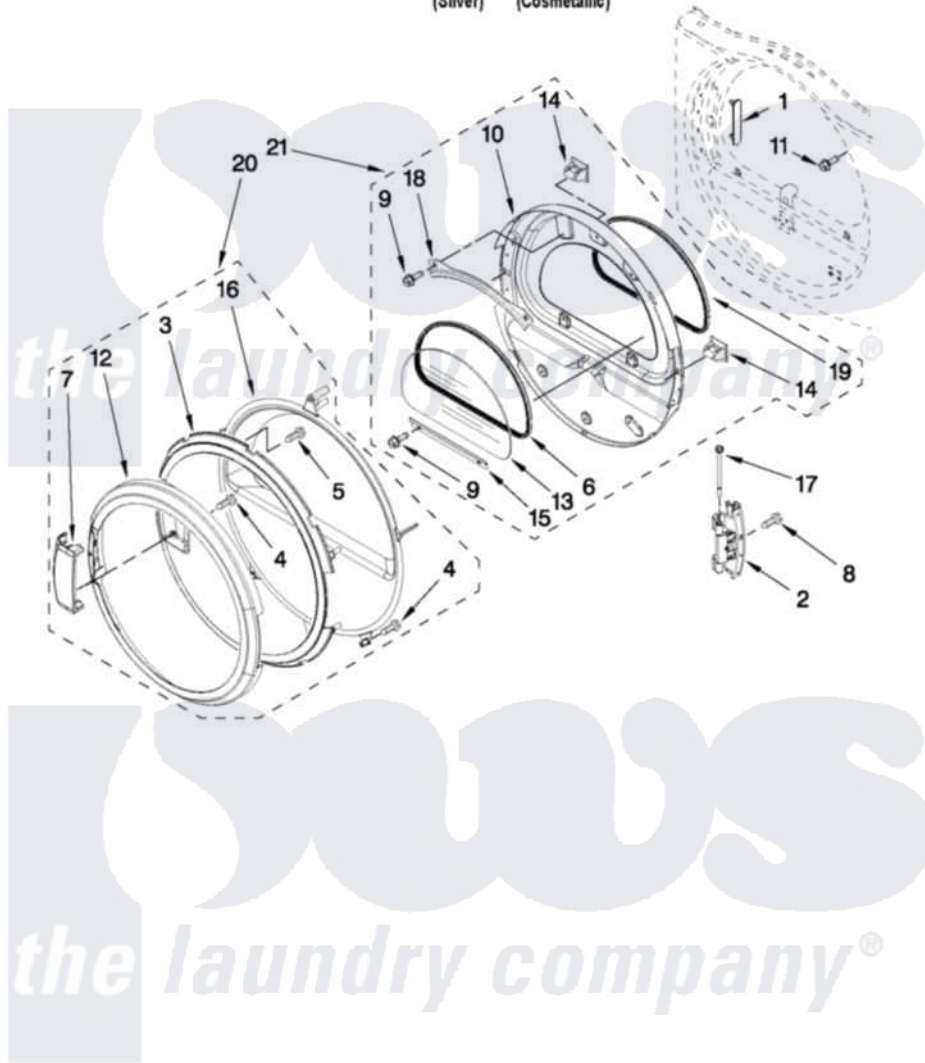

Maytag MGDE251YL0 05 - DOOR PARTS

DOOR PARTS For Model: MGDE251YL0, MGDE251YG0 (Silver) (Cosmetallic)

W10407534

FOR ORDERING INFORMATION REFER TO PARTS PRICE LIST

9

Maytag [Residential Maytag MGDE251YL0 Dryer Parts](#) Parts Diagram 05 - DOOR PARTS
Click on the part number to view part

Item	Original Part Number	Replaced By	Status	Part Description
1	W10256915			Label, Hinge Hole Cover
2	W10304672	8578887		Door Hinge Assembly
3	8565111	8578420		Window
4	9742177			Screw, 8-18 X .625
5	3400618			Screw, 6-19 X 3/8
6	8579663			Seal, Window
7	8576578			Handle, Door
8	W10159996			Screw, 10-24 X 25/64
9	3393258	3373329D		Screw
10	W10363674			Door Assembly
11	355515			Screw, 8-18 X 11/16
12	8576577			Door, Outer Ring
13	W10286878			Window
14	690081	279570		Latch
15	8519354			Retainer-Window
16	8580059			Door, Intermediate

17	8565087	Bolt, 1/4-28
18	8519356	Retainer-Window
19	W10163915	Door Seal
20	W10371564	Door, Outer Assembly
21	W10270216	Door Assembly