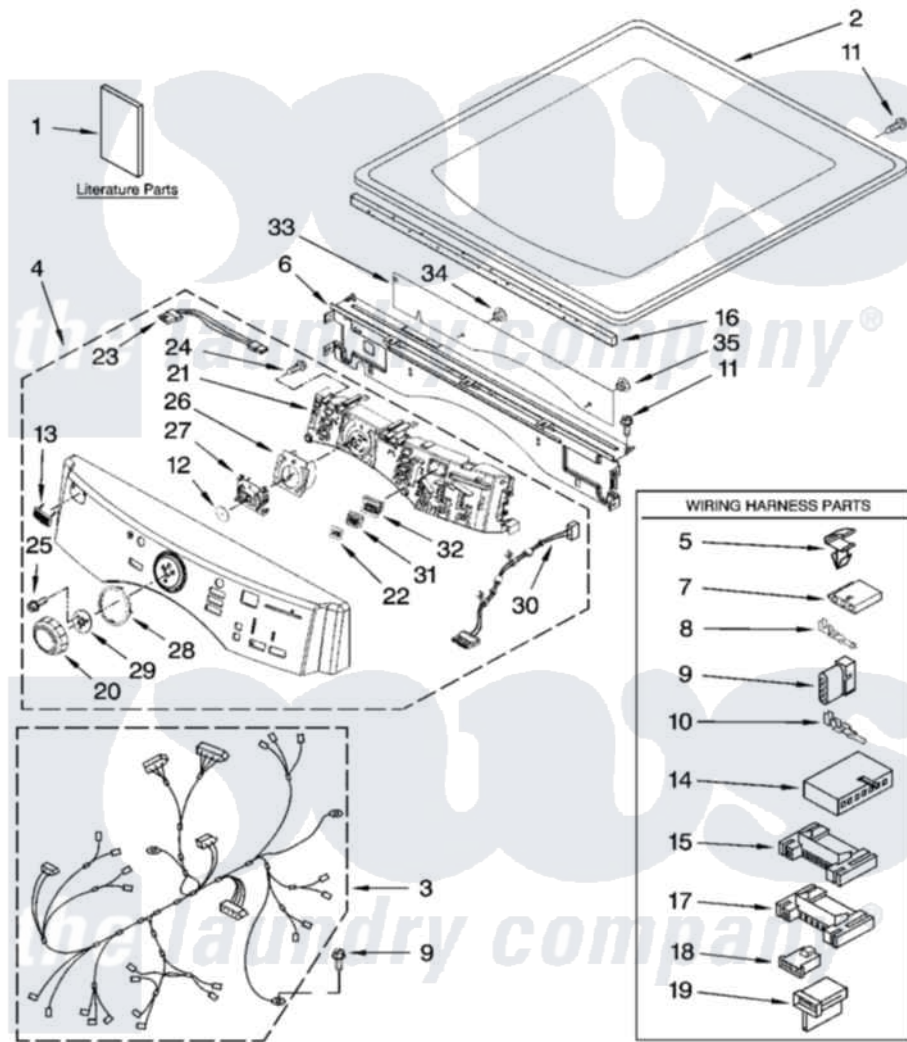

## TOP AND CONSOLE PARTS

For Models: MGDE300VW0, MGDE300VF0  
(White) (Red)

29" GAS DRYER

8-08 Printed in U.S.A. (BT) (psw)

1

Part No. W10222090 Rev. A

Maytag [Residential Maytag MGDE300VF0 Dryer Parts](#) Parts Diagram 01 - TOP AND CONSOLE PARTS  
Click on the part number to view part