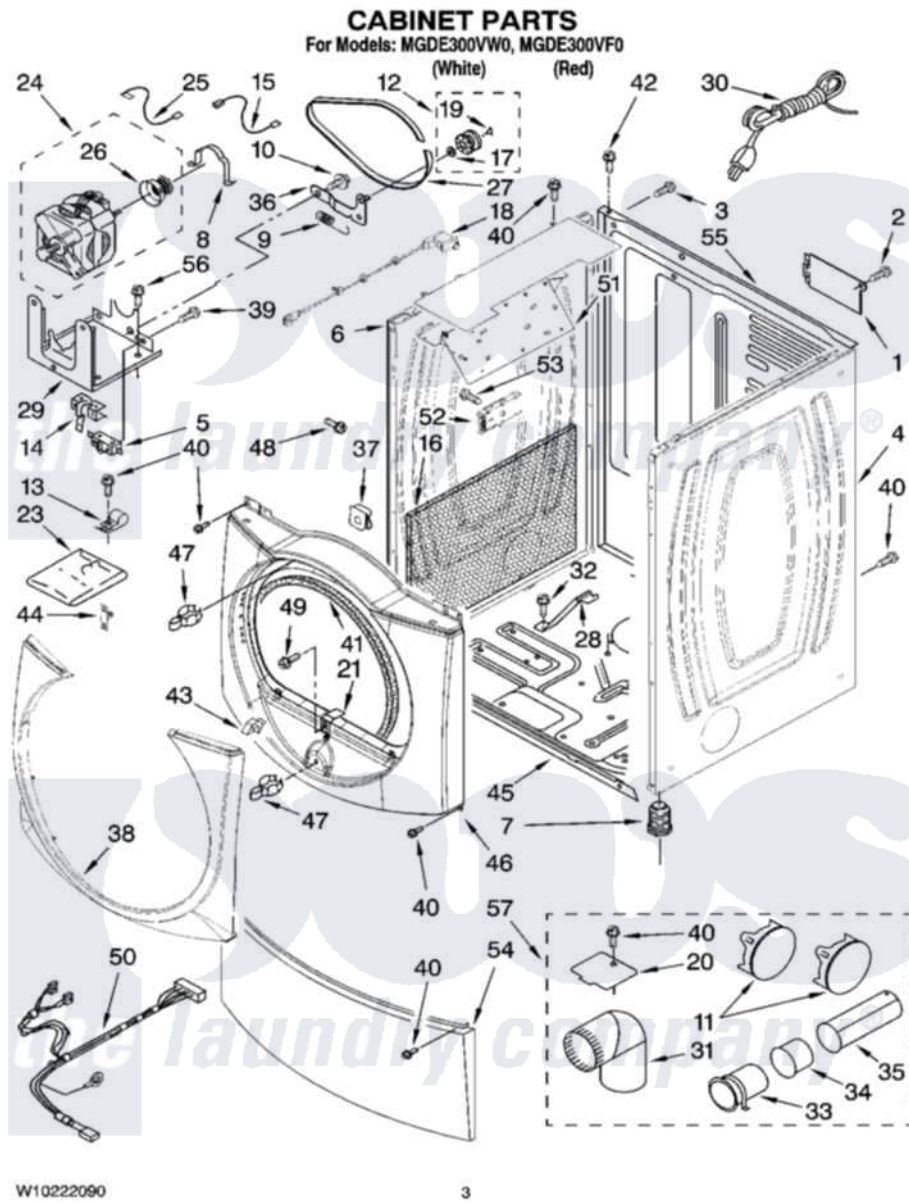

Maytag MGDE300VF0 02 - CABINET PARTS

W10222090

3

Maytag [Residential Maytag MGDE300VF0 Dryer Parts](#) Parts Diagram 02 - CABINET PARTS

[Click on the part number to view part](#)

Item	Original Part Number	Replaced By	Status	Part Description
1	8317340			Cover, Terminal Block
2	3390814	90767		Screw, 8A X 3/8 HeX Washer Head Tapping
3	8533974	4331106		Screw, No.10-32 X 7/16
4	W10192446			Panel, Side
"	W10193957			Panel, Side
5	3394881	279782		Switch-Lid
6	W10192435			Panel, Side
"	W10193954			Panel, Side
7	3392100	49621		Feet-Leveling
"	279810			Foot-Optional
8	660658			Clamp, Motor Mounting 343481 685441
9	3387374			Spring, Idler
10	3389420			Retainer-Idler 1/4-20 X 1/16
11	697750	W10470674		Dryer Exhaust Kit
"	W10151499	W10404617		Plug, Multivent