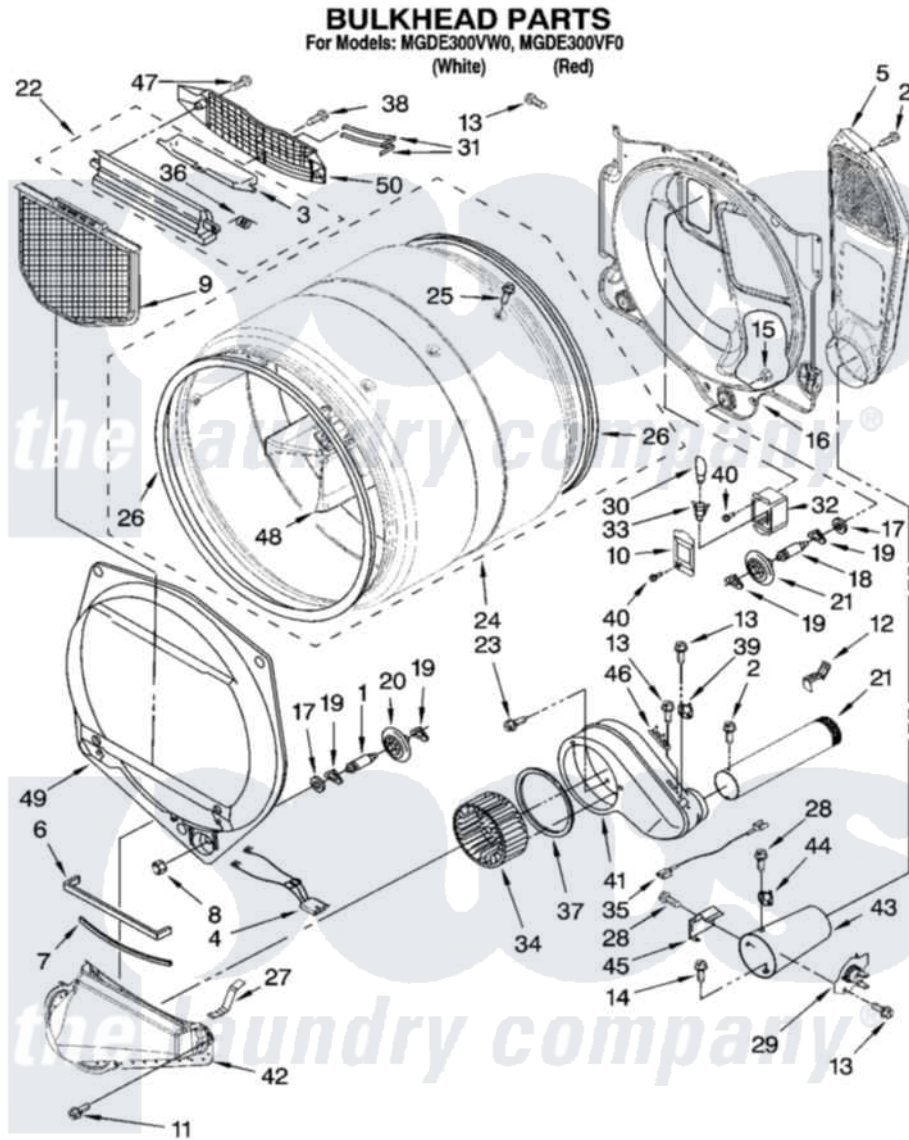

Maytag MGDE300VF0 03 - BULKHEAD PARTS

W10222090

5

Maytag [Residential Maytag MGDE300VF0 Dryer Parts](#) Parts Diagram 03 - BULKHEAD PARTS
Click on the part number to view part

Item	Original Part Number	Replaced By	Status	Part Description
1	8575324	W10359271		Shaft, Drum Roller Threads
2	3390647	488729		Screw
3	W10153413			Door, Lint Screen
4	3406653			Harness, Sensor
5	3394346			Air Duct Assembly
6	697813			Seal, Outlet Housing
7	697814	697813		Seal, Outlet Housing
8	3934666	W10080210		Nut, 3/8 X 16
9	W10049370	W10120998		Screen
10	3402841	8532165		Lens, Drum Light
11	359625	487240		Screw, For Mtg. Service Capacitor
12	8572105			Retainer, Toe Panel
13	8533971	90767		Screw, 8A X 3/8 HeX Washer Head Tapping
14	693995			Screw, Hex Head
15	W10001120	W10080190		Nut, 3/8-16

16	W10080170		Bulkhead, Rear
17	3387459	W10080960	Washer, Support
18	8575325	W10359272	Shaft, Roller Drum Threads
19	690997		Washer, Thrust
20	8536973	W10314173	Support
21	8563745	279936	Kit-Exhst
22	W10153423		Outlet Grille, Housing Assembly
23	489463		Screw, 8-18 X 1/16
24	W10181466		Complete Drum Assembly
25	W10109200		Screw, Baffle Mounting
26	W10166807	280114	Seal
27	8066208		Clip-Exhaust
28	90767		Screw, 8A X 3/8 HeX Washer Head Tapping
29	8573713		Thermal-Cutoff
30	3406124	22002263	Lamp
31	3387223		Electrode, Sensor
32	8578825		Bracket, Drum Light
33	W10136369		Socket, Drum Light Assembly
34	697772		Wheel, Blower
35	3401710		Jumper, Tco High Limit
36	3394986		Spring, Lint Screen Door
37	697770		Seal, Cover Plate Blower Housing
38	695240	488729	Screw
39	8577274		Thermostat 295F
40	487909	488729	Screw
41	8544362	W10119255	Housing, Blower
42	8066168	W10128606	Duct-Lint
43	8573824		Funnel, Burner
44	3391912		Thermostat, High-Limit 255 F
45	338906		Radiant, Sensor
46	3392519		Thermal Limiter
47	3387230		Screw, 10-16 X 13/16
48	697693	W10113136	Baffle, Drum
49	8519245	W10136455	Bulkhead
50	W10153412		Grille, Outlet