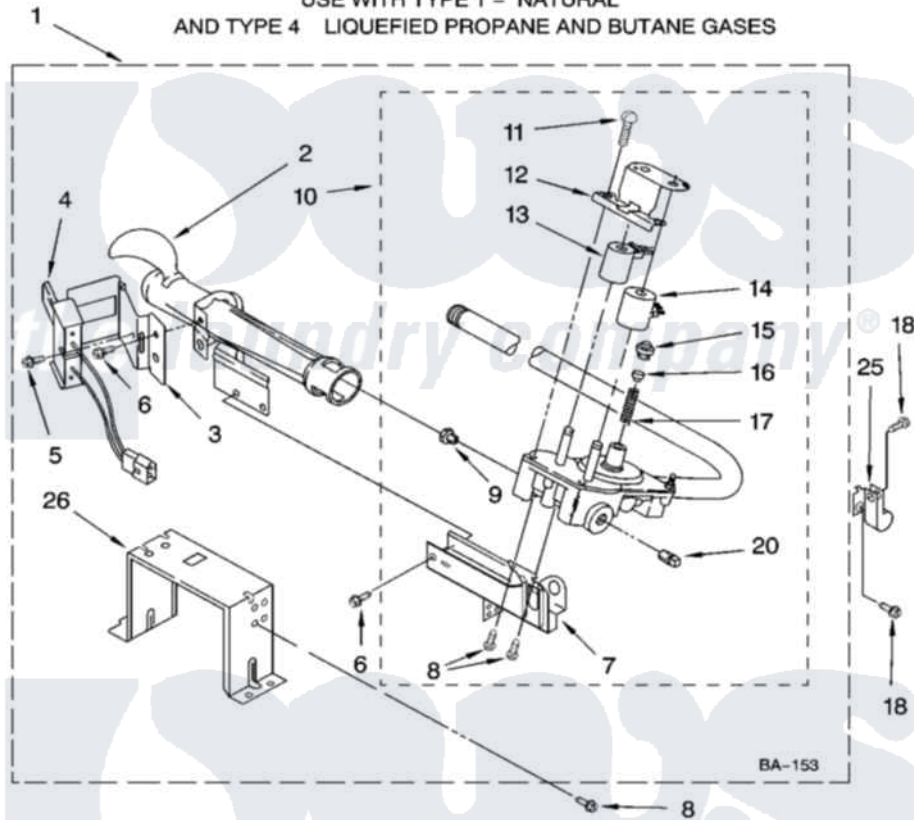

Maytag MGDE300VF0 04 - 8576353 BURNER ASSEMBLY

8576353 BURNER ASSEMBLY

For Models: MGDE300VW0, MGDE300VF0
(White) (Red)

USE WITH TYPE 1 - NATURAL
AND TYPE 4 LIQUEFIED PROPANE AND BUTANE GASES

W10222090

7

Maytag Residential Maytag MGDE300VF0 Dryer Parts Parts Diagram 04 - 8576353 BURNER ASSEMBLY
Click on the part number to view part

Item	Original Part Number	Replaced By	Status	Part Description
1	8576353	280119		Burner-Gas
2	688617	693140		Burner
3	694298			Bracket, Ignitor
4	686590	279311		Ignitor
5	3393909			Screw, 8-32 X 7/8
6	343641	681414		Screw, 10AB X 1/2
7	3389871		Not Available	Base, Burner
8	3387057			Screw, 10-16 X 1/2 Orifice, Burner
9	15418			Orifice, Burner Type 1
"	15422		Not Available	ORIFICE, BURNER (TYPE 4) (BUTANE)
"	234867	229742		Orifice, Burner
10	8281914	279923		NAT Gas
11	694421			Screw, Bracket Mounting
12	694538			Bracket, Shunt
13	694540			Coil, 60 Hz