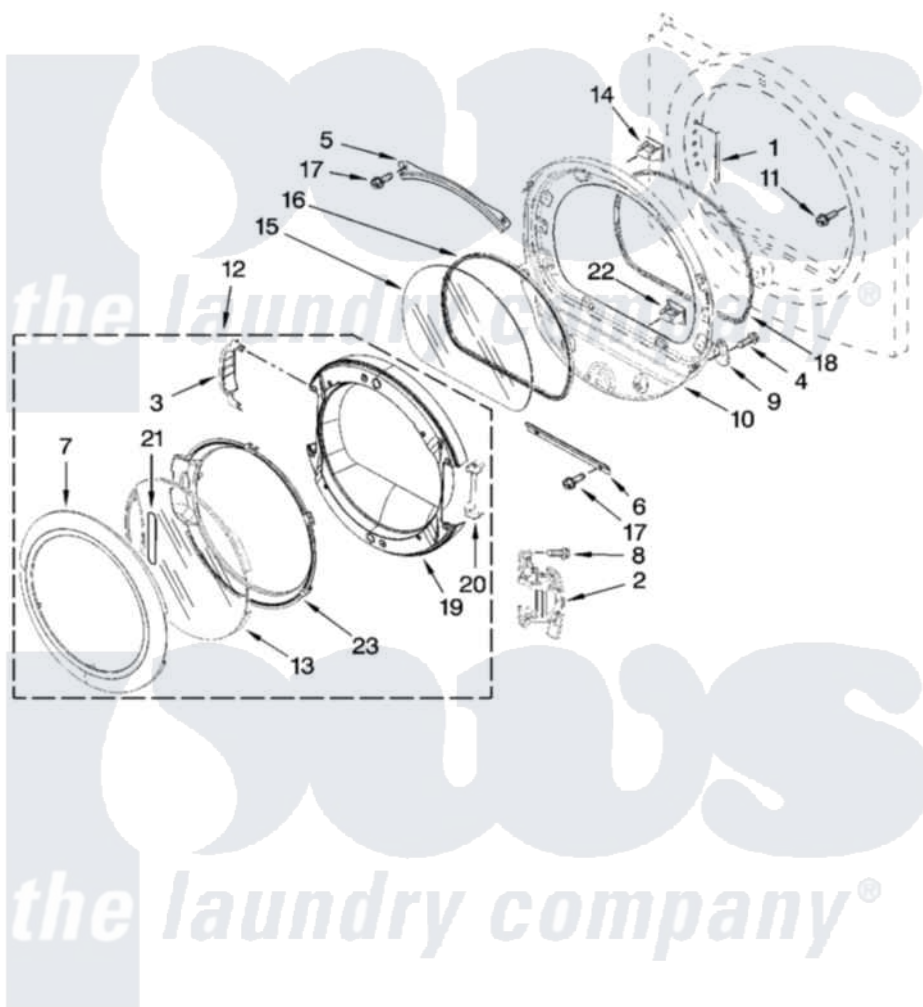

Maytag MGDE300VF0 05 - DOOR PARTS, OPTIONAL PARTS (NOT INCLUDED)

DOOR PARTS
 For Models: MGDE300VW0, MGDE300VF0
 (White) (Red)

W10222090

9

Maytag [Residential Maytag MGDE300VF0 Dryer Parts](#) Parts Diagram 05 - DOOR PARTS, OPTIONAL PARTS (NOT INCLUDED)

[Click on the part number to view part](#)

Item	Original Part Number	Replaced By	Status	Part Description
1	W10085210			Label-Hinge Hole Cover Front Panel
2	W10139920			Door Hinge Assembly
3	W10180119			Cover-Hinge, Stationary Cover Hinge
4	9742177			Screw, 8-18 X .625
5	8519356			Retainer-Window
6	8519354			Retainer-Window
7	W10193522			Door Frame Assembly
8	W10159996			Screw, 10-24 X 25/64
9	W10048910			Screw-Plug
10	8578229			Door Assembly
11	355515			Screw, 8-18 X 11/16
12	W10193530			Door Assembly
13	W10180117			Door Mask

14	3398175	279570	Latch
15	8566254		Glass-Window
16	8579662		Gasket, Window
17	3393258	3373329D	Screw
18	W10139457		Seal-Door Handle, Ring Door
19	W10180118		Door, Intermediate
20	W10180120		Shield, Door
21	W10153281	W10121607	Pad, Door Handle
22	690081	279570	Latch
23	W10171571		Screen, Door
NI	72017		Paint, Touch-Up
"	350930		Paint, Pressurized Spray B
"	350938		Paint, Pressurized Spray B
"	799344		Paint, Touch-Up)
"	BLANK	Not Available	ACCESSORY PARTS
"	8529894	346764	Kit, Hold Down
"	8522199		Accessory Parts
"	80047		PAINT, BULK (1 QT.) (KIT, DRYER REPAIR)
"	8579666A	W10466829	Blade