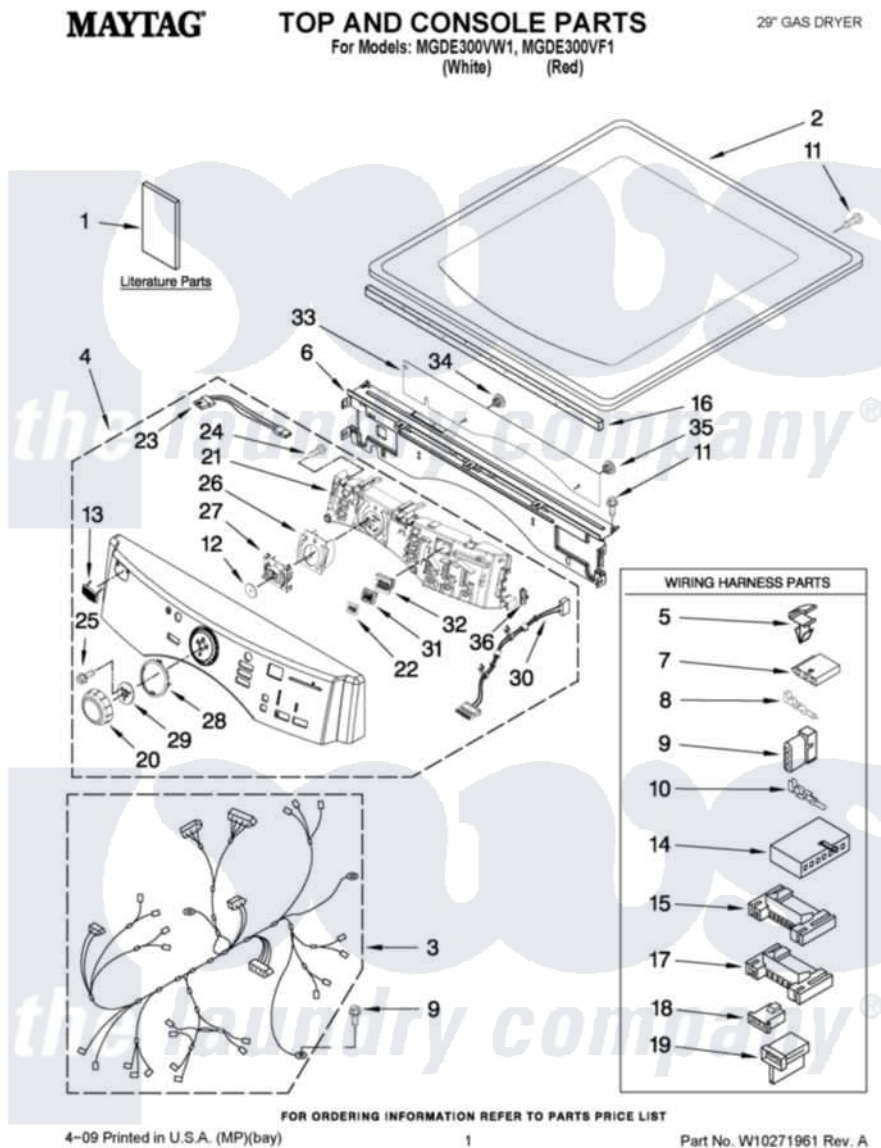

# Maytag MGDE300VF1 01 - TOP AND CONSOLE PARTS

Maytag Residential Maytag MGDE300VF1 Dryer Parts Parts Diagram 01 - TOP AND CONSOLE PARTS  
Click on the part number to view part

Item	Original Part Number	Replaced By	Status	Part Description
1	W10239302		Not Available	USE & CARE GUIDE
"	W10255469		Not Available	INSTALLATION INSTRUCTIONS
"	W10258377		Not Available	TECH SHEET
2	3980634	<a href="#">W10117263</a>		Top
3	<a href="#">W10111062</a>			Harness, Main
4	<a href="#">W10246748</a>			Console Assembly
"	W10246749	<a href="#">W10292612</a>		Panel, Console
5	<a href="#">3394427</a>			Clip-Harness
6	<a href="#">W10215656</a>			Bracket, Console
7	<a href="#">353424</a>			Plug, Terminal
8	<a href="#">94614</a>			Terminal
9	<a href="#">3936144</a>			Do-It-Yourself Repair Manuals
10	94613	<a href="#">596797</a>		Terminal
11	98139	<a href="#">303776</a>		Screw
12	<a href="#">8572039</a>			Seal, User Interface
13	<a href="#">W10177245</a>			Medallion