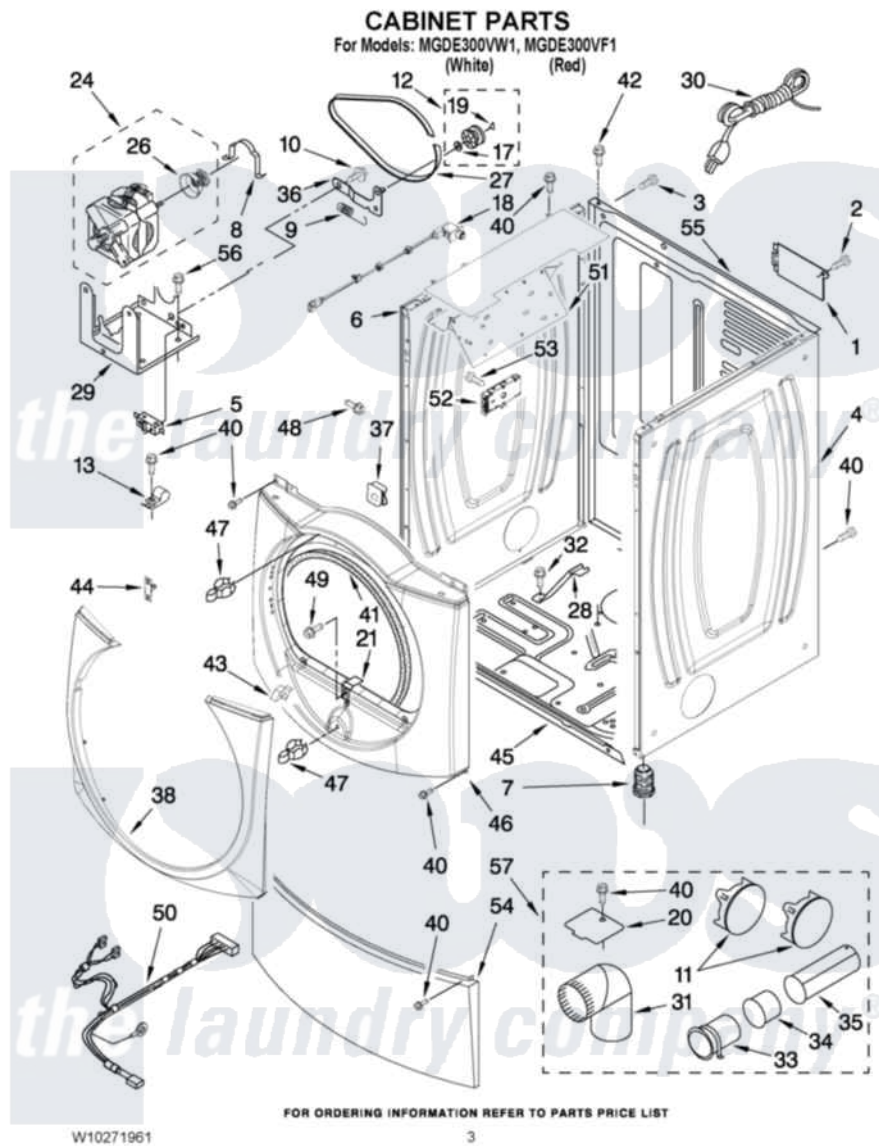

Maytag MGDE300VF1 02 - CABINET PARTS

Maytag Residential Maytag MGDE300VF1 Dryer Parts Parts Diagram 02 - CABINET PARTS
 Click on the part number to view part

Item	Original Part Number	Replaced By	Status	Part Description
1	8317340			Cover, Terminal Block
2	3390814	90767		Screw, 8A X 3/8 HeX Washer Head Tapping
3	8533974	4331106		Screw, No.10-32 X 7/16
4	W10192446			Panel, Side
"	W10193957			Panel, Side
5	W10246525	W10314253		Switch, Assembly Broken Belt
6	W10192435			Panel, Side
"	W10193954			Panel, Side
7	3392100	49621		Feet-Leveling
"	279810			Foot-Optional
8	W10121316			Plug, Multivent
9	3387374			Spring, Idler
10	3389420			Retainer-Idler 1/4-20 X 1/16
11	697750	W10470674		Dryer Exhaust Kit
"	W10151499	W10404617		Plug, Multivent
12	3388672	279640		Pulley-ldr