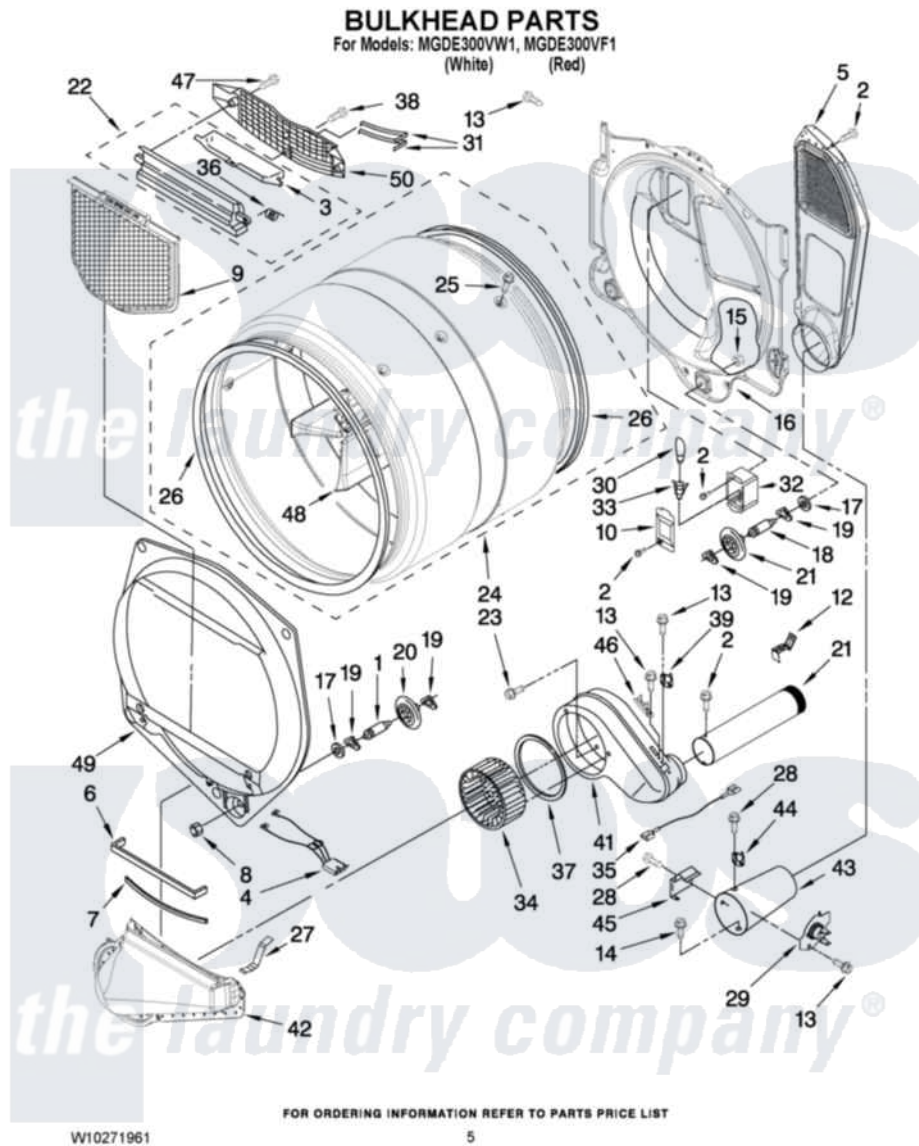

Maytag MGDE300VF1 03 - BULKHEAD PARTS

Maytag [Residential Maytag MGDE300VF1 Dryer Parts](#) Parts Diagram 03 - BULKHEAD PARTS
Click on the part number to view part

Item	Original Part Number	Replaced By	Status	Part Description
1	8575324	W10359271		Shaft, Drum Roller Threads
2	3390647	488729		Screw
3	W10153413			Door, Lint Screen
4	3406653			Harness, Sensor
5	3394346			Air Duct Assembly
6	697813			Seal, Outlet Housing
7	697814	697813		Seal, Outlet Housing
8	3934666	W10080210		Nut, 3/8 X 16
9	W10049370	W10120998		Screen
10	3402841	8532165		Lens, Drum Light
12	8572105			Retainer, Toe Panel
13	8533971	90767		Screw, 8A X 3/8 HeX Washer Head Tapping
14	693995			Screw, Hex Head
15	W10001120	W10080190		Nut, 3/8-16
16	W10080170			Bulkhead, Rear
17	3387459	W10080960		Washer, Support

18	8575325	W10359272	Shaft, Roller Drum Threads
19	690997		Washer, Thrust
20	8536973	W10314173	Support
21	8563745	279936	Kit-Exhst
22	W10153423		Outlet Grille, Housing Assembly
23	489463		Screw, 8-18 X 1/16
24	W10181466		Complete Drum Assembly
25	W10219342		Screw, Baffle Mounting
26	W10166807	280114	Seal
27	8066208		Clip-Exhaust
28	90767		Screw, 8A X 3/8 HeX Washer Head Tapping
29	8573713		Thermal-Cutoff
30	3406124	22002263	Lamp
31	3387223		Electrode, Sensor
32	8578825		Bracket, Drum Light
33	W10214261		Socket, Drum Light Assembly
34	697772		Wheel, Blower
35	3401710		Jumper, Tco High Limit
36	3394986		Spring, Lint Screen Door
37	697770		Seal, Cover Plate Blower Housing
38	695240	488729	Screw
39	8577274		Thermostat 295F
41	8544362	W10119255	Housing, Blower
42	8066168	W10128606	Duct-Lint
43	8573824		Funnel, Bumer
44	3391912		Thermostat, High-Limit 255 F
45	338906		Radiant, Sensor
46	3392519		Thermal Limiter
47	3387230		Screw, 10-16 X 13/16
48	697693	W10113136	Baffle, Drum
49	W10252304		Bulkhead, Front
50	W10153412		Grille, Outlet