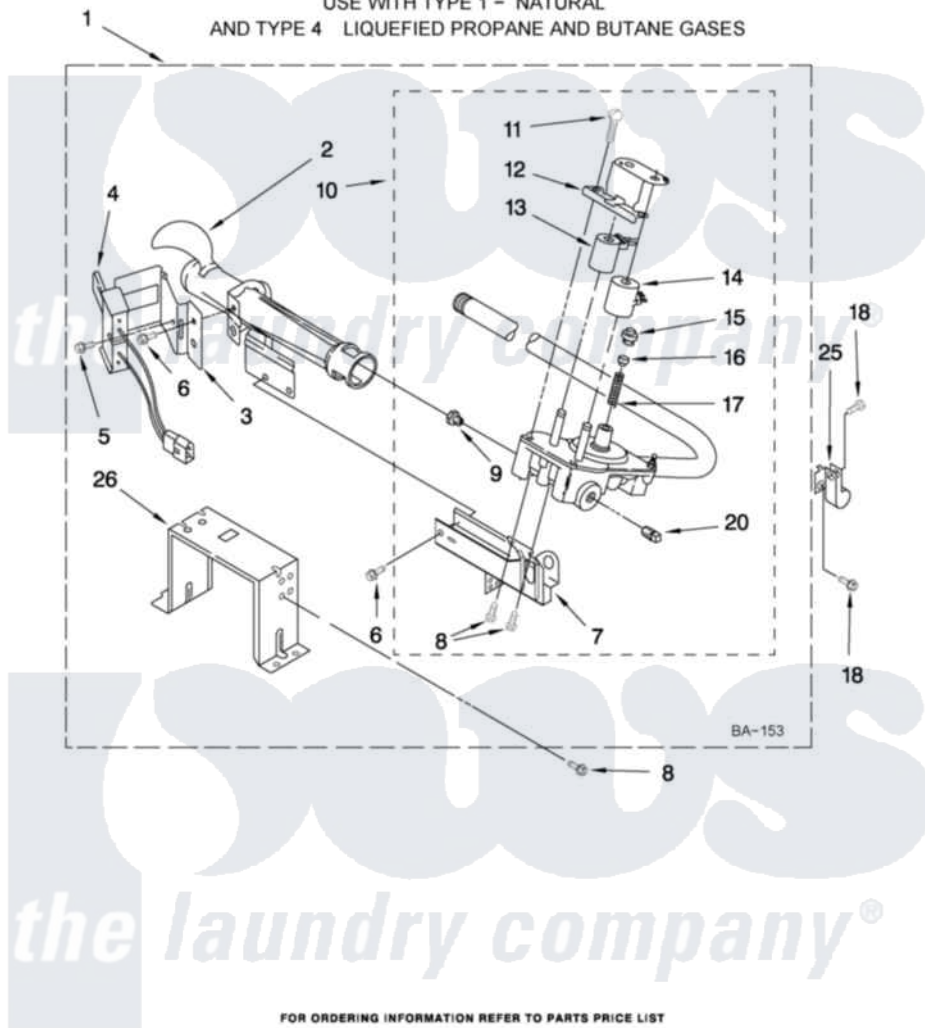

Maytag MGDE300VF1 04 - 8576353 BURNER ASSEMBLY

8576353 BURNER ASSEMBLY

For Models: MGDE300VW1, MGDE300VF1
(White) (Red)

USE WITH TYPE 1 - NATURAL
AND TYPE 4 LIQUEFIED PROPANE AND BUTANE GASES

FOR ORDERING INFORMATION REFER TO PARTS PRICE LIST

W10271961

7

Maytag Residential Maytag MGDE300VF1 Dryer Parts Parts Diagram 04 - 8576353 BURNER ASSEMBLY
Click on the part number to view part

Item	Original Part Number	Replaced By	Status	Part Description
1	8576353	280119		Burner-Gas
2	688617	693140		Burner
3	694298			Bracket, Ignitor
4	686590	279311		Ignitor
5	3393909			Screw, 8-32 X 7/8
6	343641	681414		Screw, 10AB X 1/2
7	3389871		Not Available	Base, Burner
8	3387057			Screw, 10-16 X 1/2 Orifice, Burner
9	15418			Orifice, Burner Type 1
"	15422		Not Available	ORIFICE, BURNER (TYPE 4) (BUTANE)
"	234867	229742		Orifice, Burner
10	8281914	279923		NAT Gas
11	694421			Screw, Bracket Mounting
12	694538			Bracket, Shunt
13	694540			Coil, 60 Hz