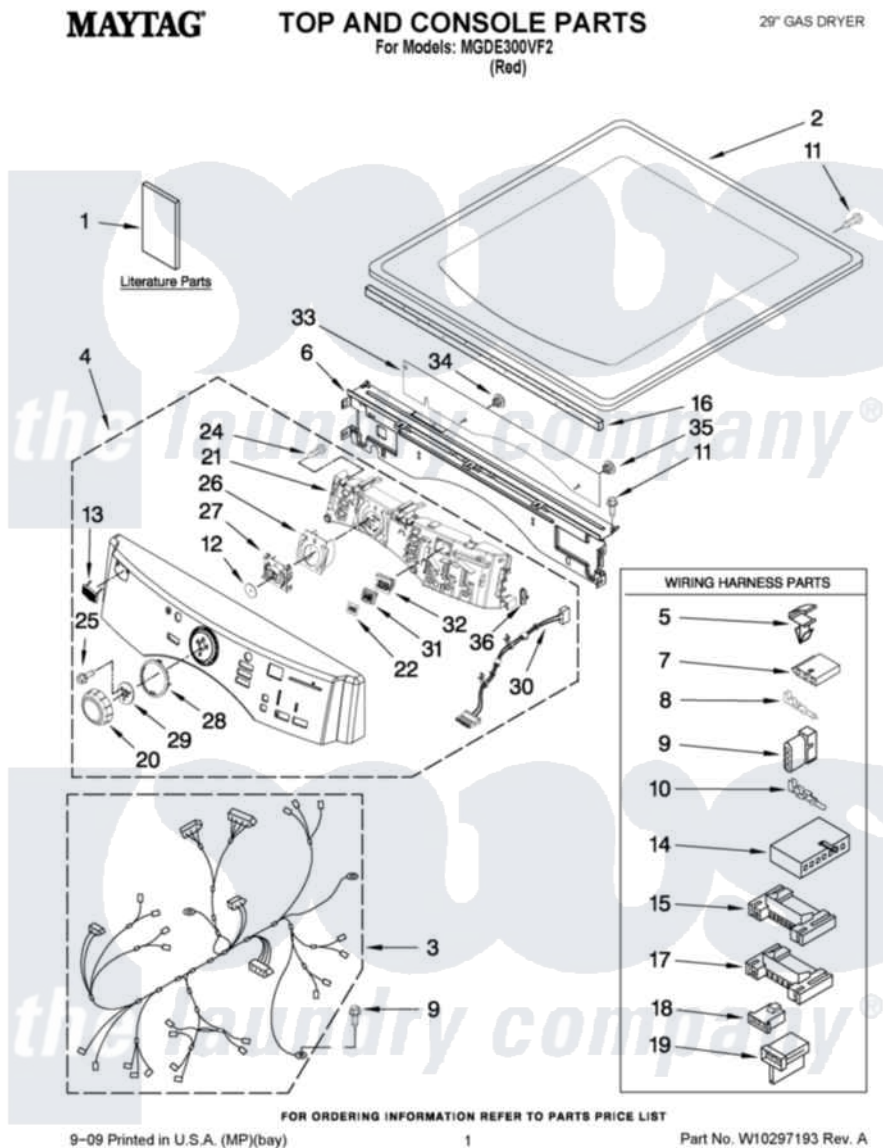

Maytag MGDE300VF2 01 - TOP AND CONSOLE PARTS

Maytag Residential Maytag MGDE300VF2 Dryer Parts Parts Diagram 01 - TOP AND CONSOLE PARTS
Click on the part number to view part

Item	Original Part Number	Replaced By	Status	Part Description
1	W10239302		Not Available	USE & CARE GUIDE
"	W10255469		Not Available	INSTALLATION INSTRUCTIONS
"	W10258377		Not Available	TECH SHEET
2	W10193964			Top
3	W10111062			Harness, Main
4	W10292612			Panel, Console
5	3394427			Clip-Harness
6	W10215656			Bracket, Console
7	353424			Plug, Terminal
8	94614			Terminal
9	3936144			Do-It-Yourself Repair Manuals
10	94613	596797		Terminal
11	3390647	488729		Screw
12	8572039			Seal, User Interface
13	W10177245			Medallion
14	3936150			Connector, 7-Circuit

15	3395683		Receptacle, Multi-Terminal
16	W10112267		Foam-Seal Control Bracket
17	2203186		Connector, 5-Circuit
18	3403498		Connector, 3-Position
19	3403499		Connector, 2-Position
20	W10164576		Knob, Assembly
21	W10283492		Techbox Assembly
22	W10171504		Foil-Display
24	8540282	8181661	Screw, Actuator
25	8540513	8182214	Screw
26	W10170295		Frame-Light Guide
27	W10170293		Guide, Light Cycle Internal
28	W10164567		Cycle, Light Guide
29	W10172298		Bushing, Knob
30	W10242907		Harness, Communication
31	W10164578		Guide, Light
32	W10171502		Fram-Light
33	W10215674		Shield, Console Bracket
34	W10216201		Plug-Hole, 1/4"
35	W10216202		Plug-Hole, 5/16"
36	W10214555		Plug-Connector Frame