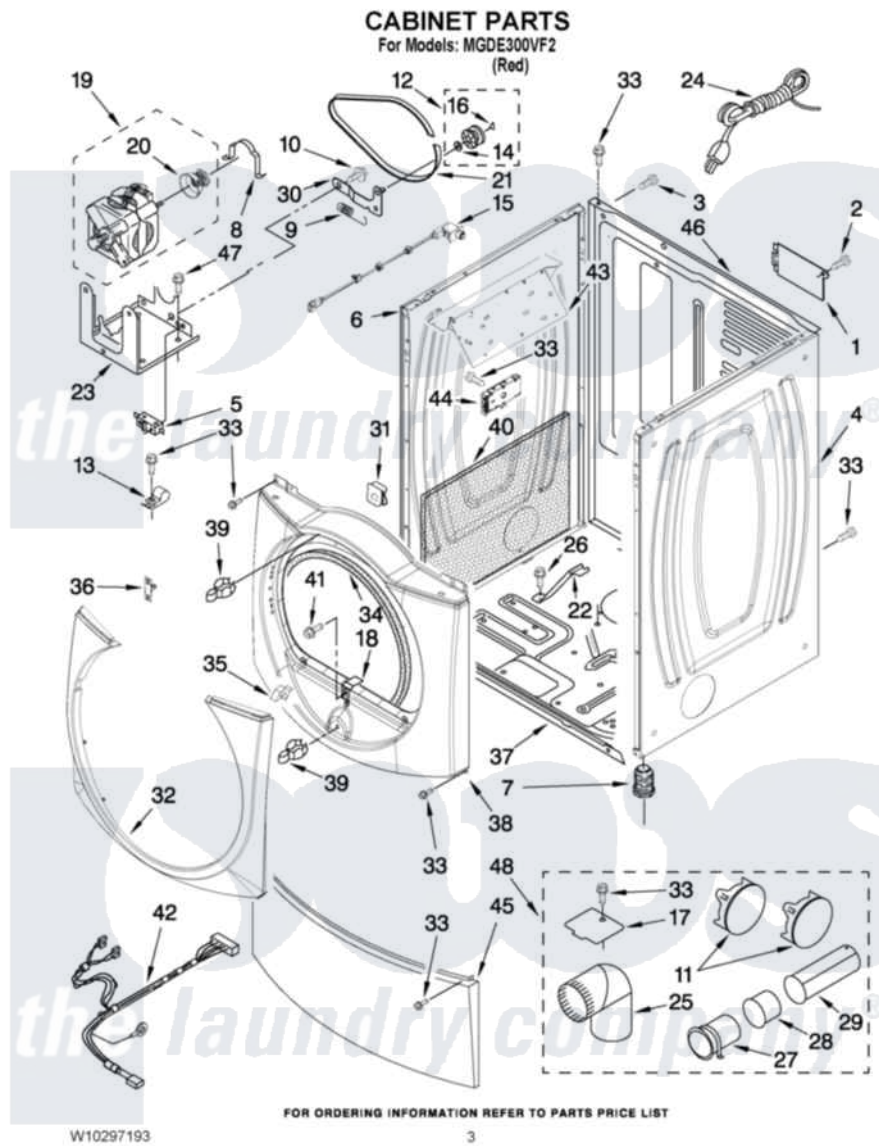

# Maytag MGDE300VF2 02 - CABINET PARTS

Maytag Residential Maytag MGDE300VF2 Dryer Parts Parts Diagram 02 - CABINET PARTS  
 Click on the part number to view part

Item	Original Part Number	Replaced By	Status	Part Description
1	<a href="#">8317340</a>			Cover, Terminal Block
2	3390814	<a href="#">90767</a>		Screw, 8A X 3/8 HeX Washer Head Tapping
3	8533974	<a href="#">4331106</a>		Screw, No.10-32 X 7/16
4	<a href="#">W10193957</a>			Panel, Side
5	W10246525	<a href="#">W10314253</a>		Switch, Assembly Broken Belt
6	<a href="#">W10193954</a>			Panel, Side
7	3392100	<a href="#">49621</a>		Feet-Leveling
NI	<a href="#">279810</a>			Foot-Optional
8	<a href="#">660658</a>			Clamp, Motor Mounting 343481 685441
9	<a href="#">3387374</a>			Spring, Idler
10	<a href="#">3389420</a>			Retainer-Idler 1/4-20 X 1/16
11	<a href="#">49252</a>			Plug, Multivent
12	3388672	<a href="#">279640</a>		Pulley-ldr
13	<a href="#">3978776</a>			Bracket, Gas Pipe Switch
14	<a href="#">W10121334</a>			Washer, Thrust