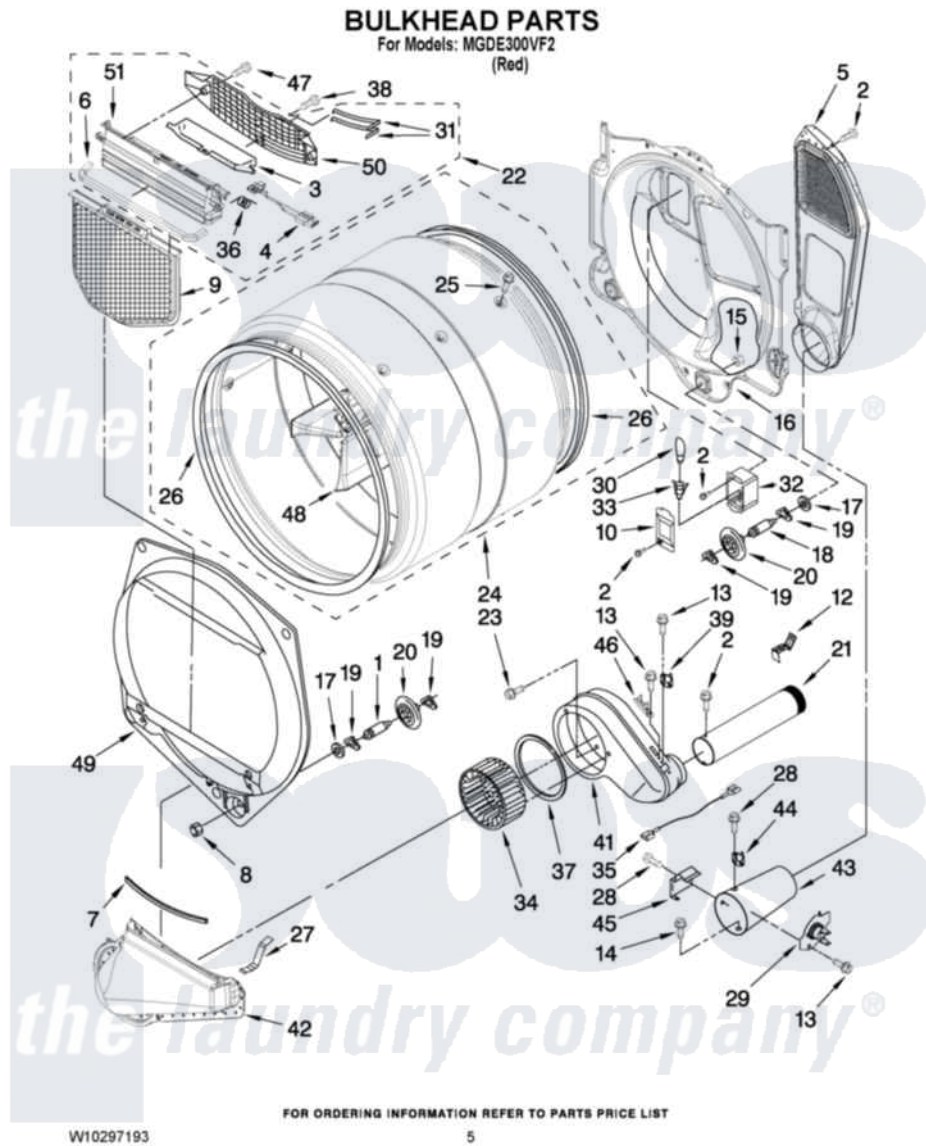

Maytag MGDE300VF2 03 - BULKHEAD PARTS

Maytag [Residential Maytag MGDE300VF2 Dryer Parts](#) Parts Diagram 03 - BULKHEAD PARTS
Click on the part number to view part

Item	Original Part Number	Replaced By	Status	Part Description
1	8575324	W10359271		Shaft, Drum Roller Threads
2	3390647	488729		Screw
3	W10153413			Door, Lint Screen
4	3406653			Harness, Sensor
5	3394346			Air Duct Assembly
6	697813			Seal, Outlet Housing
7	697814	697813		Seal, Outlet Housing
8	3934666	W10080210		Nut, 3/8 X 16
9	W10049370	W10120998		Screen
10	3402841	8532165		Lens, Drum Light
12	8572105			Retainer, Toe Panel
13	8533971	90767		Screw, 8A X 3/8 HeX Washer Head Tapping
14	693995			Screw, Hex Head
15	W10001120	W10080190		Nut, 3/8-16
16	W10080170			Bulkhead, Rear
17	3387459	W10080960		Washer, Support

18	8575325	W10359272	Shaft, Roller Drum Threads
19	690997		Washer, Thrust
20	8536973	W10314173	Support
21	8563745	279936	Kit-Exhst
22	W10253353		Outlet Grill Housing Assembly Complete
23	489463		Screw, 8-18 X 1/16
24	W10181466		Complete Drum Assembly
25	W10219342		Screw, Baffle Mounting
26	W10166807	280114	Seal
27	8066208		Clip-Exhaust
28	90767		Screw, 8A X 3/8 HeX Washer Head Tapping
29	8573713		Thermal-Cutoff
30	3406124	22002263	Lamp
31	3387223		Electrode, Sensor
32	8578825		Bracket, Drum Light
33	W10214261		Socket, Drum Light Assembly
34	697772		Wheel, Blower
35	3401710		Jumper, Tco High Limit
36	3394986		Spring, Lint Screen Door
37	697770		Seal, Cover Plate Blower Housing
38	695240	488729	Screw
39	8577274		Thermostat 295F
41	8544362	W10119255	Housing, Blower
42	8066168	W10128606	Duct-Lint
43	8573824		Funnel, Bumer
44	3391912		Thermostat, High-Limit 255 F
45	338906		Radiant, Sensor
46	3392519		Thermal Limiter
47	3387230		Screw, 10-16 X 13/16
48	697693	W10113136	Baffle, Drum
49	W10252304		Bulkhead, Front
50	W10153412		Grille, Outlet
51	W10153414		Outlet, Housing Assembly