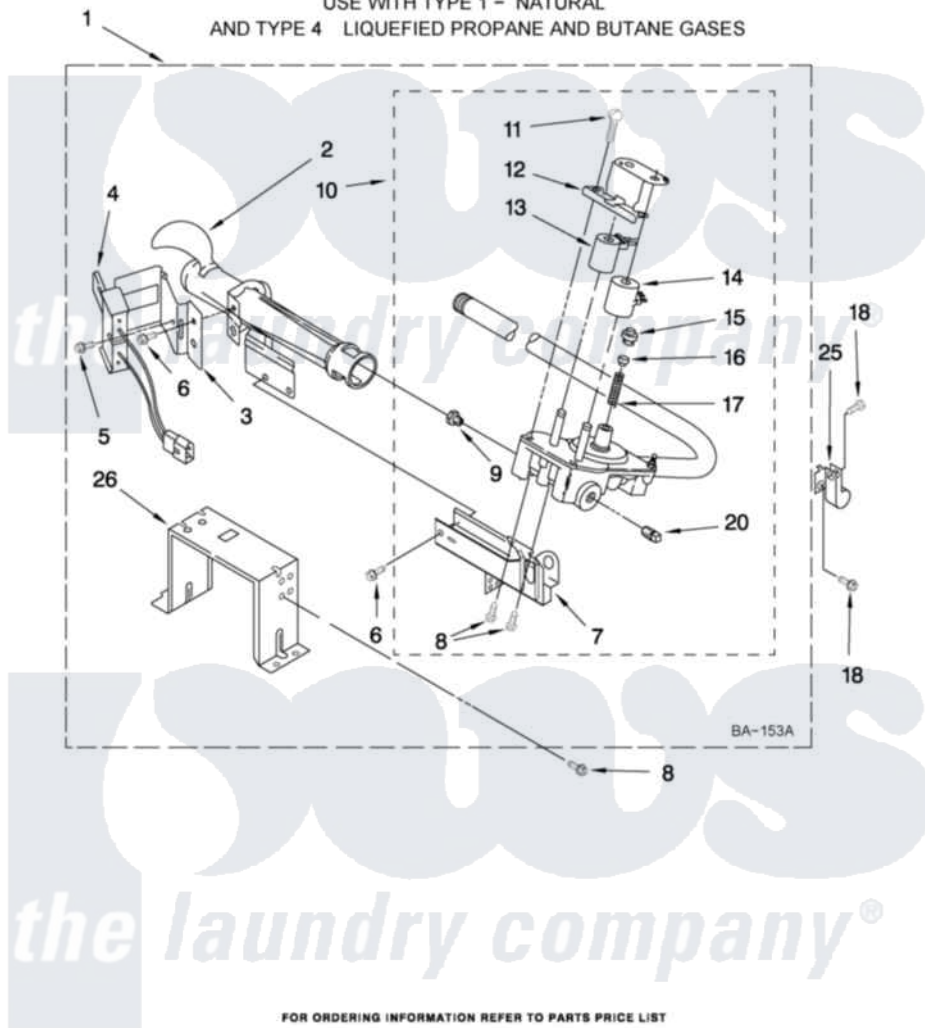

# Maytag MGDE300VF2 04 - 8576353 BURNER ASSEMBLY

## 8576353 BURNER ASSEMBLY

For Models: MGDE300VF2  
(Red)

USE WITH TYPE 1 - NATURAL  
AND TYPE 4 LIQUEFIED PROPANE AND BUTANE GASES

FOR ORDERING INFORMATION REFER TO PARTS PRICE LIST

W10297193

7

Maytag Residential Maytag MGDE300VF2 Dryer Parts Parts Diagram 04 - 8576353 BURNER ASSEMBLY  
Click on the part number to view part

Item	Original Part Number	Replaced By	Status	Part Description
1	8576353	<a href="#">280119</a>		Burner-Gas
2	688617	<a href="#">693140</a>		Burner
3	<a href="#">694298</a>			Bracket, Ignitor
4	686590	<a href="#">279311</a>		Ignitor
5	<a href="#">3393909</a>			Screw, 8-32 X 7/8
6	343641	<a href="#">681414</a>		Screw, 10AB X 1/2
7	3389871		Not Available	Base, Burner
8	<a href="#">3387057</a>			Screw, 10-16 X 1/2 Orifice, Burner
9	<a href="#">15418</a>			Orifice, Burner Type 1
"	15422		Not Available	ORIFICE, BURNER (TYPE 4) (BUTANE)
"	234867	<a href="#">229742</a>		Orifice, Burner
10	W10118347	<a href="#">W10293912</a>		Valve-Gas
11	<a href="#">694421</a>			Screw, Bracket Mounting
12	<a href="#">694538</a>			Bracket, Shunt
13	<a href="#">694540</a>			Coil, 60 Hz