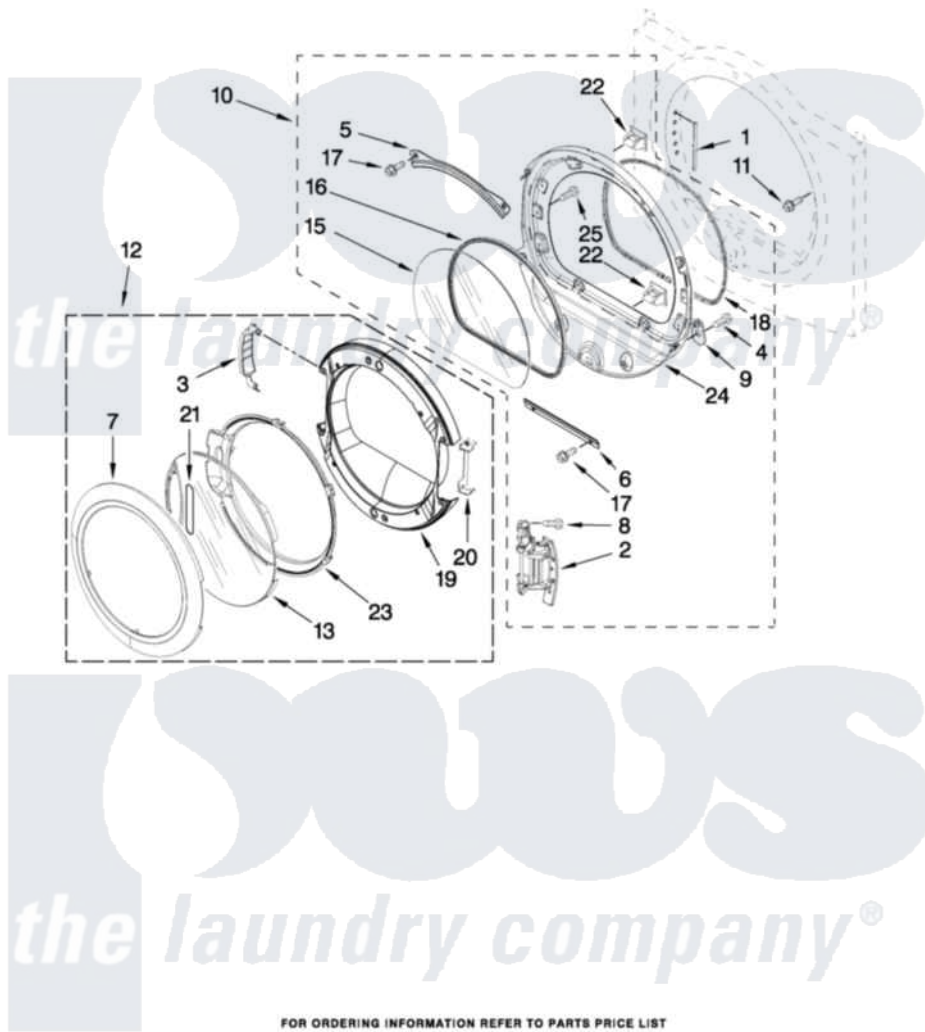

Maytag MGDE300VF2 05 - DOOR PARTS

DOOR PARTS

For Models: MGDE300VF2
(Red)

W10297193

9

FOR ORDERING INFORMATION REFER TO PARTS PRICE LIST

Maytag [Residential Maytag MGDE300VF2 Dryer Parts](#) Parts Diagram 05 - DOOR PARTS

[Click on the part number to view part](#)

Item	Original Part Number	Replaced By	Status	Part Description
1	W10085210			Label-Hinge Hole Cover Front Panel
"	W10085230			Label, Hinge Hole Cover
2	W10139920			Door Hinge Assembly
3	W10180119			Cover-Hinge, Stationary Cover Hinge
4	3400224			Screw, 1/4-20 X 3/8
5	8519356			Retainer-Window
6	8519354			Retainer-Window
7	W10193522			Door Frame Assembly
8	W10159996			Screw, 10-24 X 25/64
9	W10048910			Screw-Plug
10	8577819			Door Assembly
11	355515			Screw, 8-18 X 11/16
12	W10193530			Door Assembly
13	W10180117			Door Mask
15	8566254			Glass-Window

16	8579662		Gasket, Window
17	3393258	3373329D	Screw
18	W10139457		Seal-Door Handle, Ring Door
19	W10180118		Door, Intermediate
20	W10180120		Shield, Door
21	W10153281	W1012160Z	Pad, Door Handle
22	690081	279570	Latch
23	W10171571		Screen, Door
24	8578229		Door Assembly
25	974217Z		Screw, 8-18 X .625