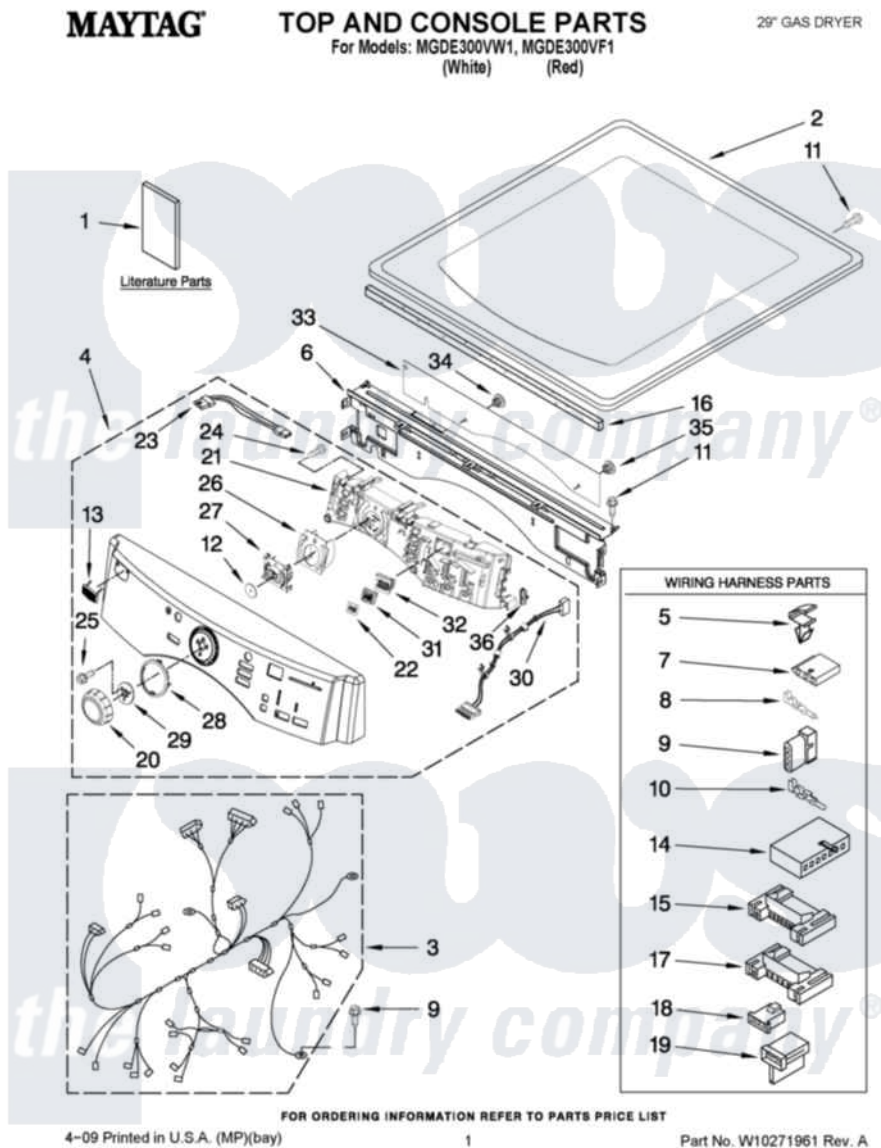

Maytag MGDE300VW1 01 - TOP AND CONSOLE PARTS

Maytag Residential Maytag MGDE300VW1 Dryer Parts Parts Diagram 01 - TOP AND CONSOLE PARTS
Click on the part number to view part

Item	Original Part Number	Replaced By	Status	Part Description
1	W10239302		Not Available	USE & CARE GUIDE
"	W10255469		Not Available	INSTALLATION INSTRUCTIONS
"	W10258377		Not Available	TECH SHEET
2	3980634	W10117263		Top
3	W10111062			Harness, Main
4	W10246748			Console Assembly
"	W10246749	W10292612		Panel, Console
5	3394427			Clip-Harness
6	W10215656			Bracket, Console
7	353424			Plug, Terminal
8	94614			Terminal
9	3936144			Do-It-Yourself Repair Manuals
10	94613	596797		Terminal
11	98139	303776		Screw
12	8572039			Seal, User Interface
13	W10177245			Medallion

14	3936150		Connector, 7-Circuit
15	3395683		Receptacle, Multi-Terminal
16	W10112267		Foam-Seal Control Bracket
17	2203186		Connector, 5-Circuit
18	3403498		Connector, 3-Position
19	3403499		Connector, 2-Postion
20	W10164576		Knob, Assembly
21	W10246786	W10283492	Techbox Assembly
22	W10171504		Foil-Display
23	W10185548		Harness, User-Interface
24	8540282	8181661	Screw, Actuator
25	8540513	8182214	Screw
26	W10170295		Frame-Light Guide
27	W10170293		Guide, Light Cycle Internal
28	W10164567		Cycle, Light Guide
29	W10172298		Bushing, Knob
30	W10242907		Harness, Communication
31	W10164578		Guide, Light
32	W10171502		Fram-Light
33	W10215674		Shield, Console Bracket
34	W10216201		Plug-Hole, 1/4"
35	W10216202		Plug-Hole, 5/16"
36	W10214555		Plug-Connector Frame