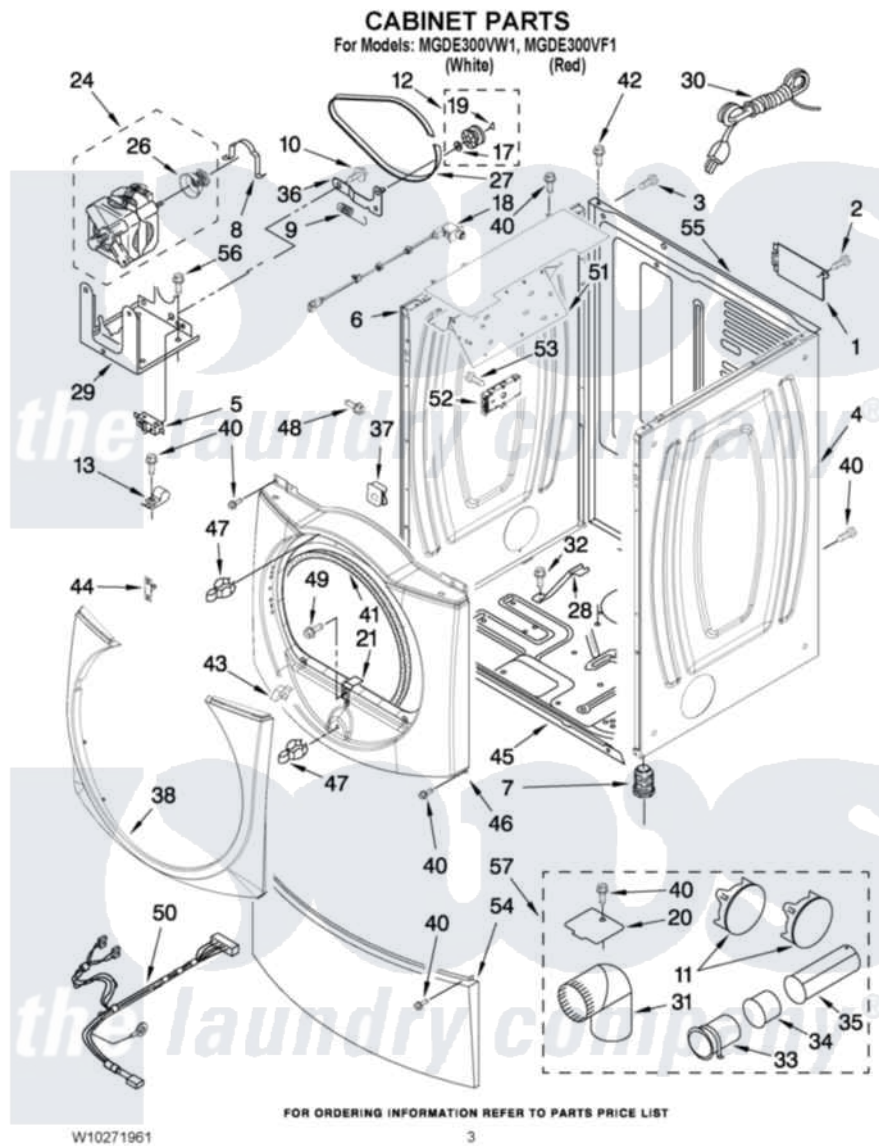

Maytag MGDE300VW1 02 - CABINET PARTS

Maytag [Residential Maytag MGDE300VW1 Dryer Parts](#) Parts Diagram 02 - CABINET PARTS
Click on the part number to view part

Item	Original Part Number	Replaced By	Status	Part Description
1	8317340			Cover, Terminal Block
2	3390814	90767		Screw, 8A X 3/8 HeX Washer Head Tapping
3	8533974	4331106		Screw, No.10-32 X 7/16
4	W10192446			Panel, Side
"	W10193957			Panel, Side
5	W10246525	W10314253		Switch, Assembly Broken Belt
6	W10192435			Panel, Side
"	W10193954			Panel, Side
7	3392100	49621		Feet-Leveling
"	279810			Foot-Optional
8	W10121316			Plug, Multivent
9	3387374			Spring, Idler
10	3389420			Retainer-Idler 1/4-20 X 1/16
11	697750	W10470674		Dryer Exhaust Kit
"	W10151499	W10404617		Plug, Multivent
12	3388672	279640		Pulley-ldr