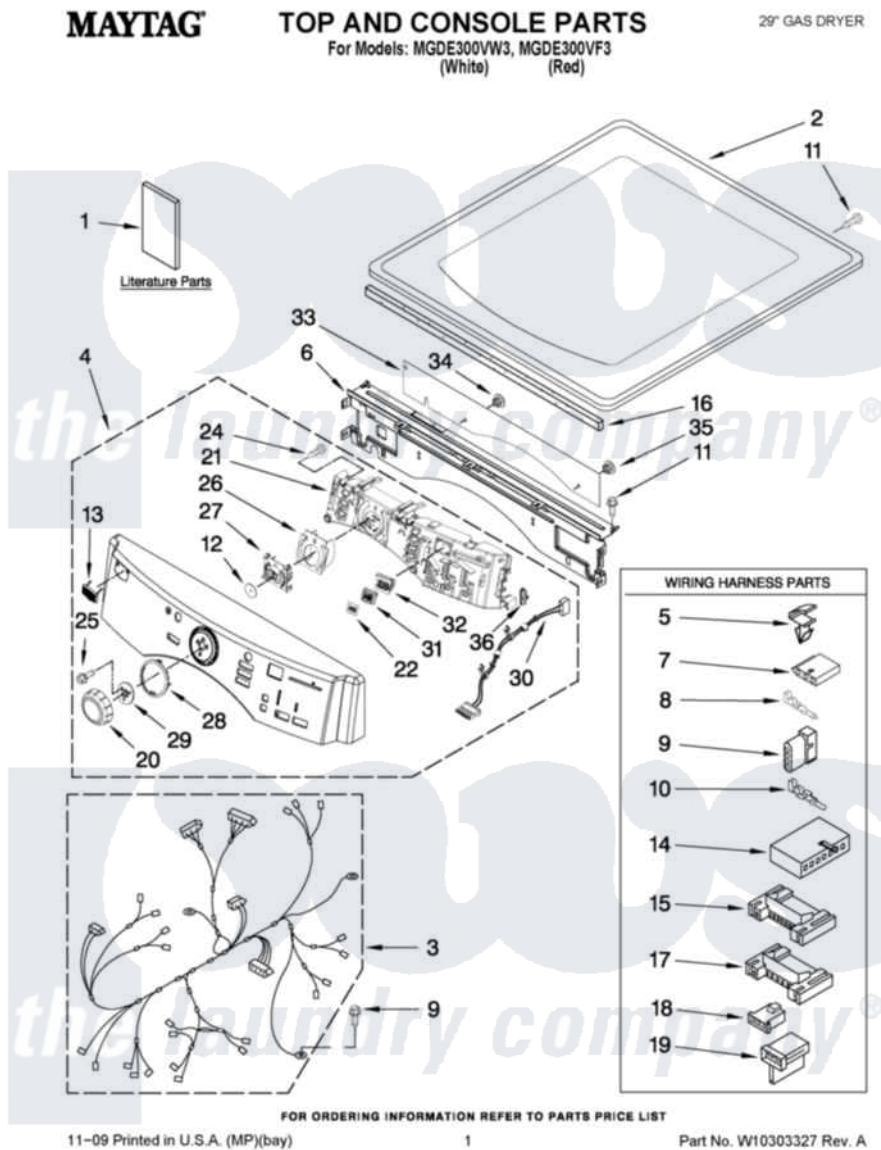

Maytag MGDE300VW3 01 - TOP AND CONSOLE PARTS

Maytag Residential Maytag MGDE300VW3 Dryer Parts Parts Diagram 01 - TOP AND CONSOLE PARTS
 Click on the part number to view part

Item	Original Part Number	Replaced By	Status	Part Description
1	W10239302		Not Available	USE & CARE GUIDE
"	W10255469		Not Available	INSTALLATION INSTRUCTIONS
"	W10258377		Not Available	TECH SHEET
2	3980634	W10117263		Top
3	W10111062			Harness, Main
4	W10246748			Console Assembly
"	W10292612			Panel, Console
5	3394427			Clip-Harness
6	W10215656			Bracket, Console
7	353424			Plug, Terminal
8	94614			Terminal
9	3936144			Do-It-Yourself Repair Manuals
10	94613	596797		Terminal
11	3390647	488729		Screw
12	8572039			Seal, User Interface
13	W10177245			Medallion

14	3936150		Connector, 7-Circuit
15	3395683		Receptacle, Multi-Terminal
16	W10112267		Foam-Seal Control Bracket
17	2203186		Connector, 5-Circuit
18	3403498		Connector, 3-Position
19	3403499		Connector, 2-Postion
20	W10164576		Knob, Assembly
21	W10283492		Techbox Assembly
22	W10171504		Foil-Display
24	8540282	8181661	Screw, Actuator
25	8540513	8182214	Screw
26	W10170295		Frame-Light Guide
27	W10170293		Guide, Light Cycle Internal
28	W10164567		Cycle, Light Guide
29	W10172298		Bushing, Knob
30	W10242907		Harness, Communication
31	W10164578		Guide, Light
32	W10171502		Fram-Light
33	W10215674		Shield, Console Bracket
34	W10216201		Plug-Hole, 1/4"
35	W10216202		Plug-Hole, 5/16"
36	W10214555		Plug-Connector Frame