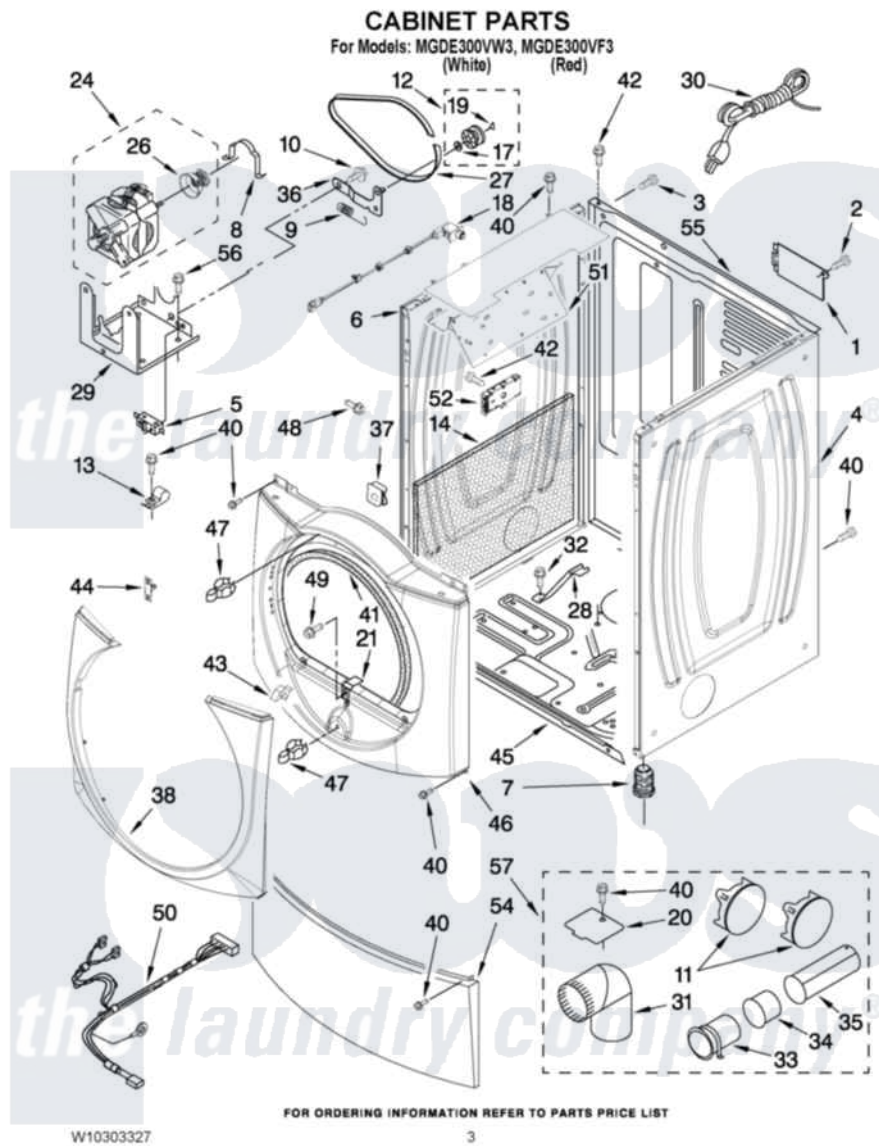

Maytag MGDE300VW3 02 - CABINET PARTS

Maytag [Residential Maytag MGDE300VW3 Dryer Parts](#) Parts Diagram 02 - CABINET PARTS
 Click on the part number to view part

Item	Original Part Number	Replaced By	Status	Part Description
1	8317340			Cover, Terminal Block
2	3390814	90767		Screw, 8A X 3/8 HeX Washer Head Tapping
3	8533974	4331106		Screw, No.10-32 X 7/16
4	W10192446			Panel, Side
"	W10193957			Panel, Side
5	W10246525	W10314253		Switch, Assembly Broken Belt
6	W10192435			Panel, Side
"	W10193954			Panel, Side
7	3392100	49621		Feet-Leveling
"	279810			Foot-Optional
8	660658			Clamp, Motor Mounting 343481 685441
9	3387374			Spring, Idler
10	3389420			Retainer-Idler 1/4-20 X 1/16
11	49252			Plug, Multivent
"	W10151499	W10404617		Plug, Multivent