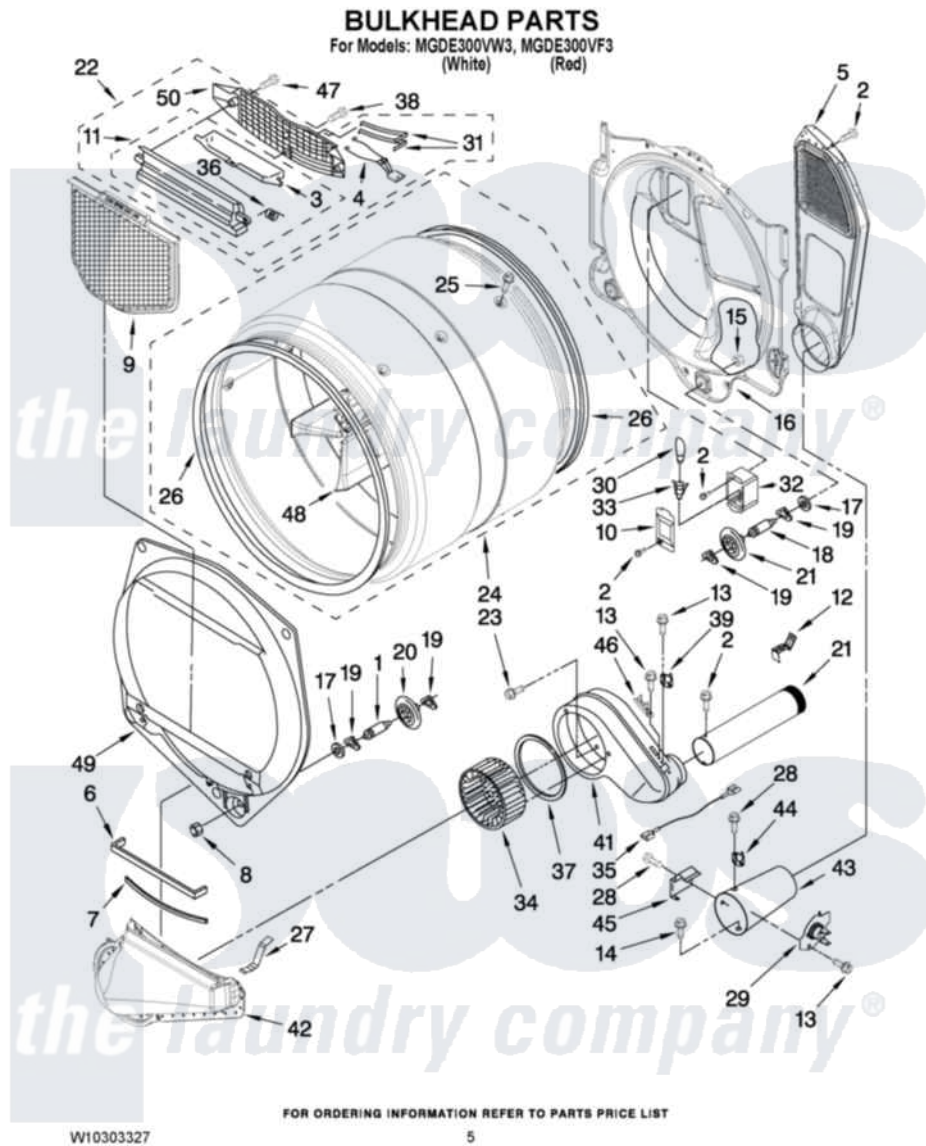

Maytag MGDE300VW3 03 - BULKHEAD PARTS

Maytag Residential Maytag MGDE300VW3 Dryer Parts Parts Diagram 03 - BULKHEAD PARTS
Click on the part number to view part

Item	Original Part Number	Replaced By	Status	Part Description
1	8575324	W10359271		Shaft, Drum Roller Threads
2	3390647	488729		Screw
3	W10153413			Door, Lint Screen
4	3406653			Harness, Sensor
5	3394346			Air Duct Assembly
6	697813			Seal, Outlet Housing
7	697814	697813		Seal, Outlet Housing
8	3934666	W10080210		Nut, 3/8 X 16
9	W10049370	W10120998		Screen
10	3402841	8532165		Lens, Drum Light
11	W10153423			Outlet Grille, Housing Assembly
12	8572105			Retainer, Toe Panel
13	8533971	90767		Screw, 8A X 3/8 HeX Washer Head Tapping
14	693995			Screw, Hex Head
15	W10001120	W10080190		Nut, 3/8-16

16	W10080170		Bulkhead, Rear
17	3387459	W10080960	Washer, Support
18	8575325	W10359272	Shaft, Roller Drum Threads
19	690997		Washer, Thrust
20	8536973	W10314173	Support
21	8563745	279936	Kit-Exhst
22	W10253353		Outlet Grill Housing Assembly Complete
23	489463		Screw, 8-18 X 1/16
24	W10181466		Complete Drum Assembly
25	W10219342		Screw, Baffle Mounting
26	W10166807	280114	Seal
27	8066208		Clip-Exhaust
28	90767		Screw, 8A X 3/8 HeX Washer Head Tapping
29	8573713		Thermal-Cutoff
30	3406124	22002263	Lamp
31	3387223		Electrode, Sensor
32	8578825		Bracket, Drum Light
33	W10214261		Socket, Drum Light Assembly
34	697772		Wheel, Blower
35	3401710		Jumper, Tco High Limit
36	3394986		Spring, Lint Screen Door
37	697770		Seal, Cover Plate Blower Housing
38	695240	488729	Screw
39	8577274		Thermostat 295F
41	8544362	W10119255	Housing, Blower
42	8066168	W10128606	Duct-Lint
43	8573824		Funnel, Burner
44	3391912		Thermostat, High-Limit 255 F
45	338906		Radiant, Sensor
46	3392519		Thermal Limiter
47	3387230		Screw, 10-16 X 13/16
48	697693	W10113136	Baffle, Drum
49	W10252304		Bulkhead, Front
50	W10153412		Grille, Outlet