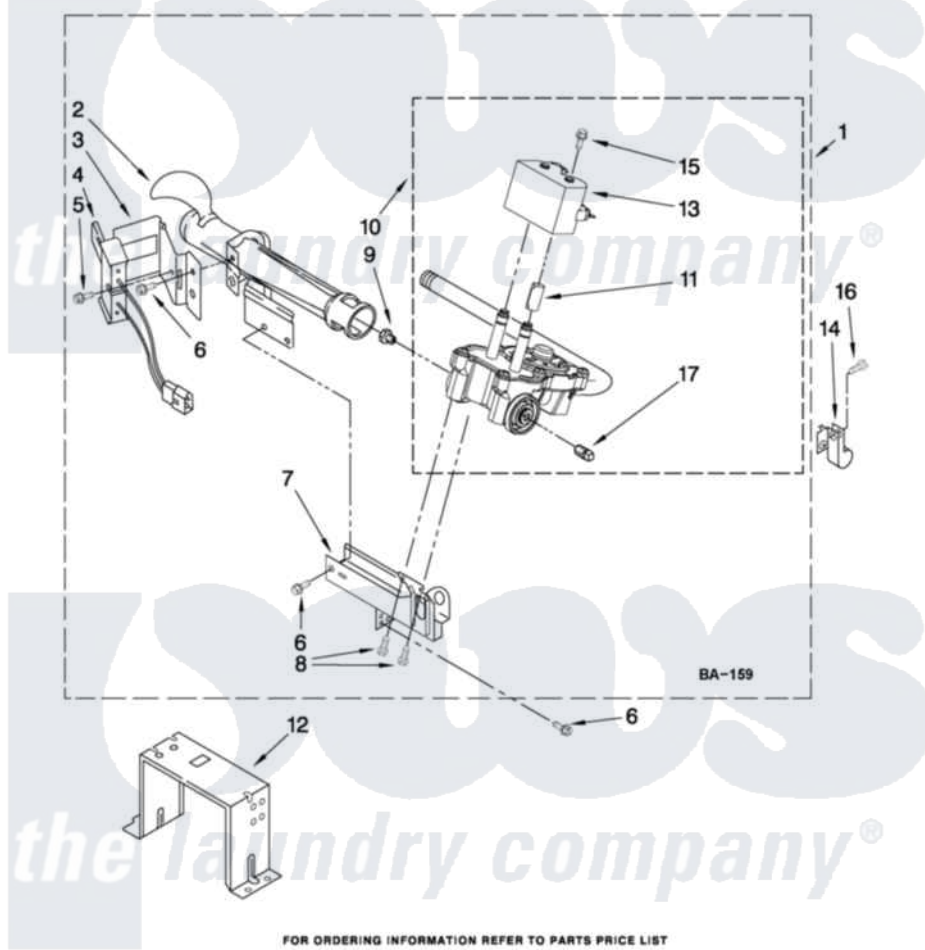

Maytag MGDE300VW3 04 - W10293911 BURNER ASSEMBLY

W10293911 BURNER ASSEMBLY

For Models: MGDE300VW3, MGDE300VF3
(White) (Red)

USE WITH TYPE 1 - NATURAL, TYPE 2 - MIXED,
AND TYPE 4 - LIQUEFIED PROPANE AND BUTANE GASES

FOR ORDERING INFORMATION REFER TO PARTS PRICE LIST

W10303327

7

Maytag [Residential Maytag MGDE300VW3 Dryer Parts](#) Parts Diagram 04 - W10293911 BURNER ASSEMBLY

[Click on the part number to view part](#)

Item	Original Part Number	Replaced By	Status	Part Description
1	W10293911	W10310204		Burner-Gas
2	688617	693140		Burner
3	694298			Bracket, Ignitor
4	686590	279311		Ignitor
5	3393909			Screw, 8-32 X 7/8
6	343641	681414		Screw, 10AB X 1/2
7	3389871		Not Available	Base, Burner
8	3387057			Screw, 10-16 X 1/2 Orifice, Burner
9	15418			Orifice, Burner Type 1
10	W10175144	W10293912		Valve-Gas
11	W10295524	W10328463		Coil, 60 Hz
12	3389889			Bracket, Support
13	W10273784	W10328463		Coil, 60 Hz
14	3978776			Bracket, Gas Pipe Switch
15	326049536			Screw, Coil
16	3390647	488729		Screw