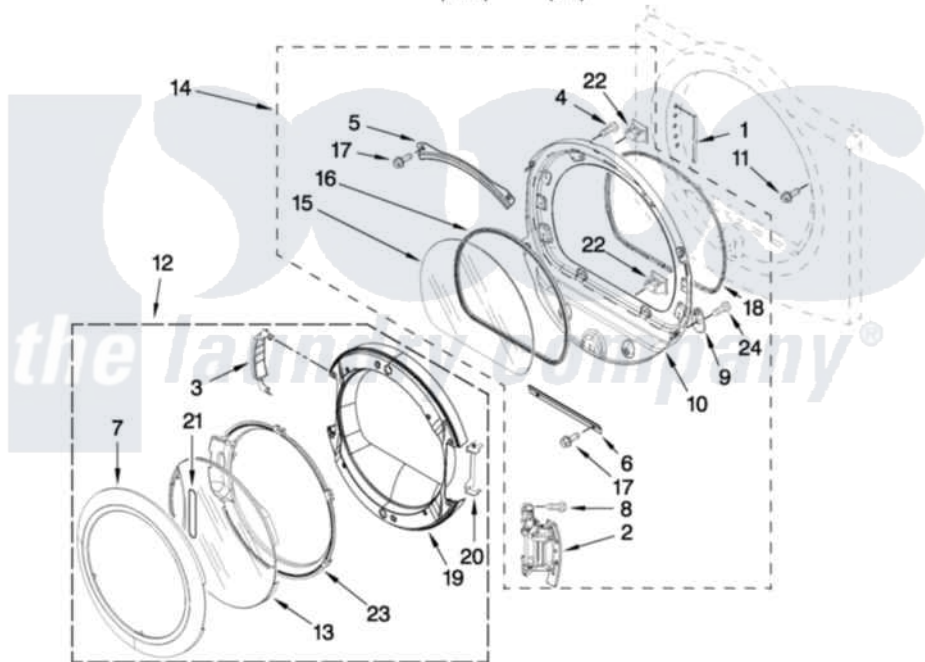

Maytag MGDE300VW3 05 - DOOR PARTS

DOOR PARTS For Models: MGDE300VW3, MGDE300VF3 (White) (Red)

W10303327

FOR ORDERING INFORMATION REFER TO PARTS PRICE LIST

9

Maytag [Residential Maytag MGDE300VW3 Dryer Parts](#) Parts Diagram 05 - DOOR PARTS
Click on the part number to view part

Item	Original Part Number	Replaced By	Status	Part Description
1	W10085210			Label-Hinge Hole Cover Front Panel
"	W10085230			Label, Hinge Hole Cover
2	W10139920			Door Hinge Assembly
3	W10180119			Cover-Hinge, Stationary Cover Hinge
4	9742177			Screw, 8-18 X .625
5	8519356			Retainer-Window
6	8519354			Retainer-Window
7	W10193522			Door Frame Assembly
8	W10159996			Screw, 10-24 X 25/64
9	W10048910			Screw-Plug
10	8578229			Door Assembly
11	355515			Screw, 8-18 X 11/16
12	W10193530			Door Assembly
13	W10180117			Door Mask
14	8577819			Door Assembly

15	8566254		Glass-Window
16	8579662		Gasket, Window
17	3393258	3373329D	Screw
18	W10139457		Seal-Door Handle, Ring Door
19	W10180118		Door, Intermediate
20	W10180120		Shield, Door
21	W10153281	W10121607	Pad, Door Handle
22	690081	279570	Latch
23	W10171571		Screen, Door
24	3400224		Screw, 1/4-20 X 3/8