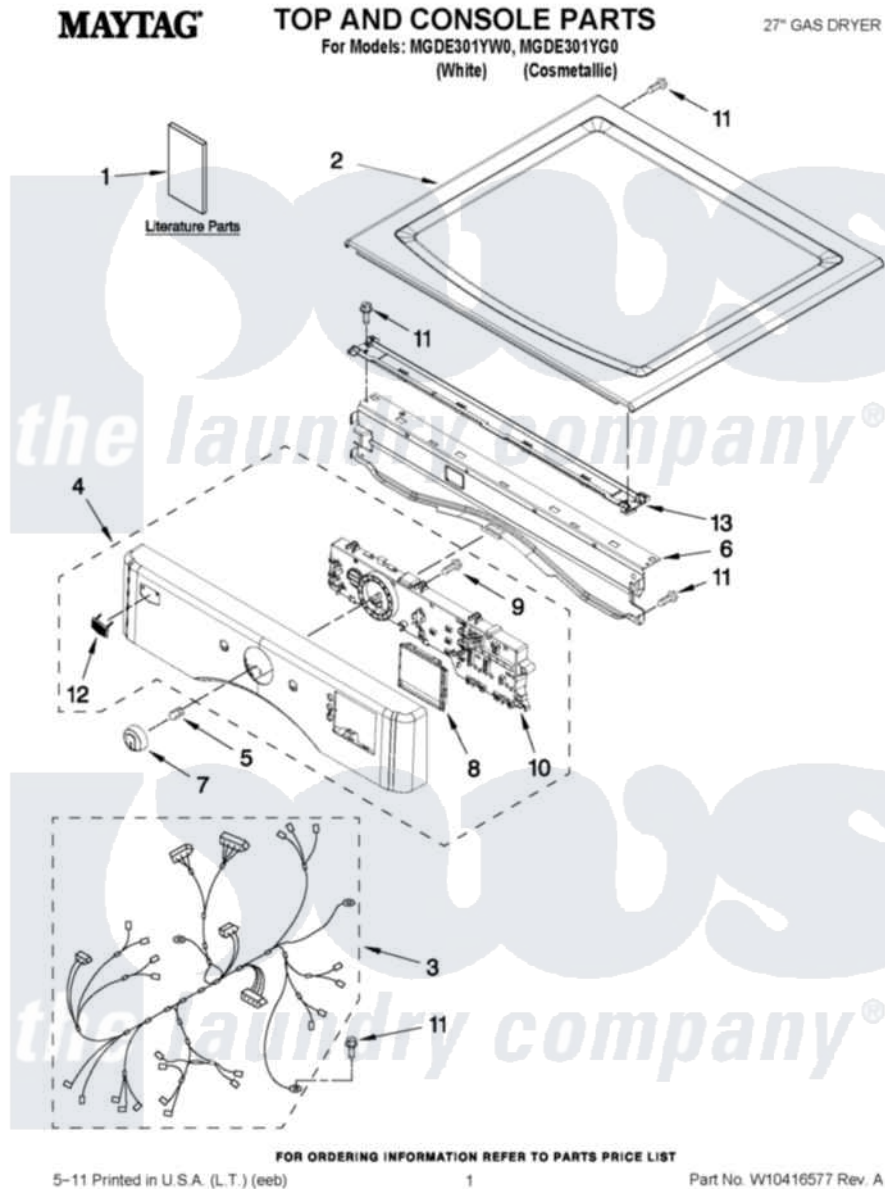

Maytag MGDE301YG0 01 - TOP AND CONSOLE PARTS

Maytag [Residential Maytag MGDE301YG0 Dryer Parts](#) Parts Diagram 01 - TOP AND CONSOLE PARTS
 Click on the part number to view part

Item	Original Part Number	Replaced By	Status	Part Description
1	W10385090		Not Available	USE & CARE GUIDE
"	W10386307		Not Available	TECH SHEET
"	W10385100		Not Available	INSTALLATION INSTRUCTIONS
2	W10336080			Top
"	W10376730			Top
3	W10278758			Harness, Main
4	W10385035			Panel, Console
"	W10385003			Panel, Console
5	8536939			Clip, Knob
6	8565237			Bracket, Console
7	W10251384			Knob, Control
8	W10215794			Window, Console Display
9	W10006580			Screw, M3-1.12 X12 Pn 6I Spl
10	W10387237		Not Available	ASSEMBLY, USER INTERFACE
11	3390647	488729		Screw