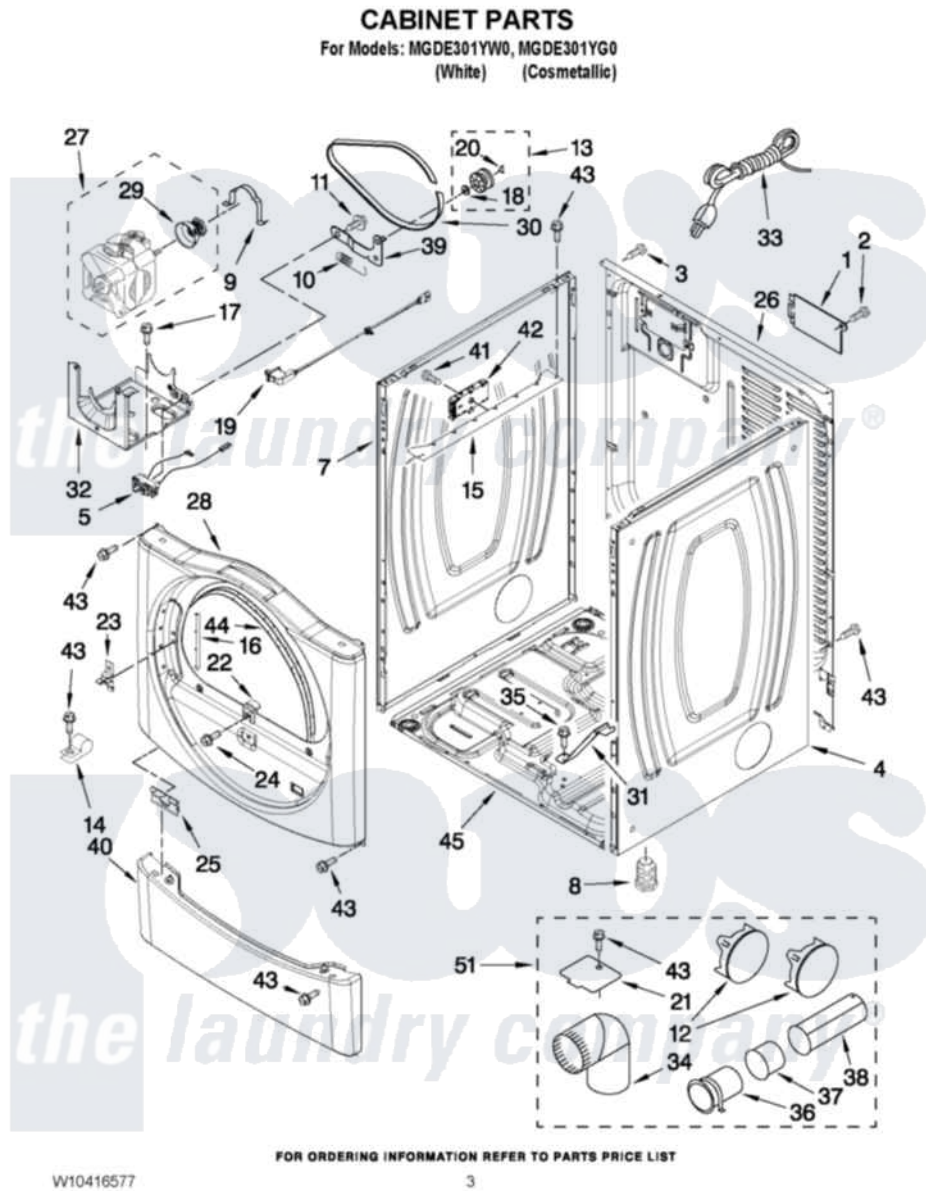

Maytag MGDE301YG0 02 - CABINET PARTS

Maytag [Residential Maytag MGDE301YG0 Dryer Parts](#) Parts Diagram 02 - CABINET PARTS
Click on the part number to view part

Item	Original Part Number	Replaced By	Status	Part Description
1	8317340			Cover, Terminal Block
2	3390814	90767		Screw, 8A X 3/8 HeX Washer Head Tapping
3	8533974	4331106		Screw, No.10-32 X 7/16
4	8565048			Panel, Side
"	W10376736			Panel, Side
5	W10246525	W10314253		Switch, Assembly Broken Belt
7	8565054			Panel, Side
"	W10376735			Panel, Side
8	3392100	49621		Feet-Leveling
NI	279810			Foot-Optional
9	660658			Clamp, Motor Mounting 343481 685441
10	3387374			Spring, Idler
11	3389420			Retainer-Idler 1/4-20 X 1/16
12	49252			Plug, Multivent
"	W10186596	W10470674		Dryer Exhaust Kit

13	3388672	279640	Pulley-ldr
14	3978776		Bracket, Gas Pipe Switch
15	8563727		Bracket, Control
16	W10085210		Label-Hinge Hole Cover Front Panel
"	W10085230		Label, Hinge Hole Cover
17	343641	681414	Screw, 10AB X 1/2
18	W10121334		Washer, Thrust
19	W10318609		Switch, Assembly Door
20	690997		Washer, Thrust
21	8066115	3394331	Plate Cover
22	8565083		Ramp, Door
23	8565122		Strike, Door
24	3357011	308685	Side Trim)
25	8519459		Clip, Toe Panel
26	W10281297		Panel, Rear
27	8538263	279787	Motor-Drve
28	W10117421		Front Panel
"	W10376723		Front Panel
29	8578220		Pulley, Motor
30	W10112954		Belt, Drive
31	8529757		Bracket, Burner
32	W10242878		Bracket, Motor Mounting
33	3401401	3401402	Cord, Power
34	49026		4" - 90° Elbow
35	693995		Screw, Hex Head
36	8563747		Exhaust Pipe Medium Pipe
37	8563750		Exhaust Pipe
38	8563749		Exhaust Pipe
39	3388674	W10118756	Idler Bracket
40	8540621		Panel, Toe
"	W10376732		Pane, Toe
41	8533971	90767	Screw, 8A X 3/8 HeX Washer Head Tapping
42	W10317634	W10405846	Control-Elec
43	3390647	488729	Screw
44	3387242		Seal, Front Panel
45	8565046		(BROKEN BELT BASE, CABINET SWITCH)
NI	W10331132		Dryer Exhaust Kit