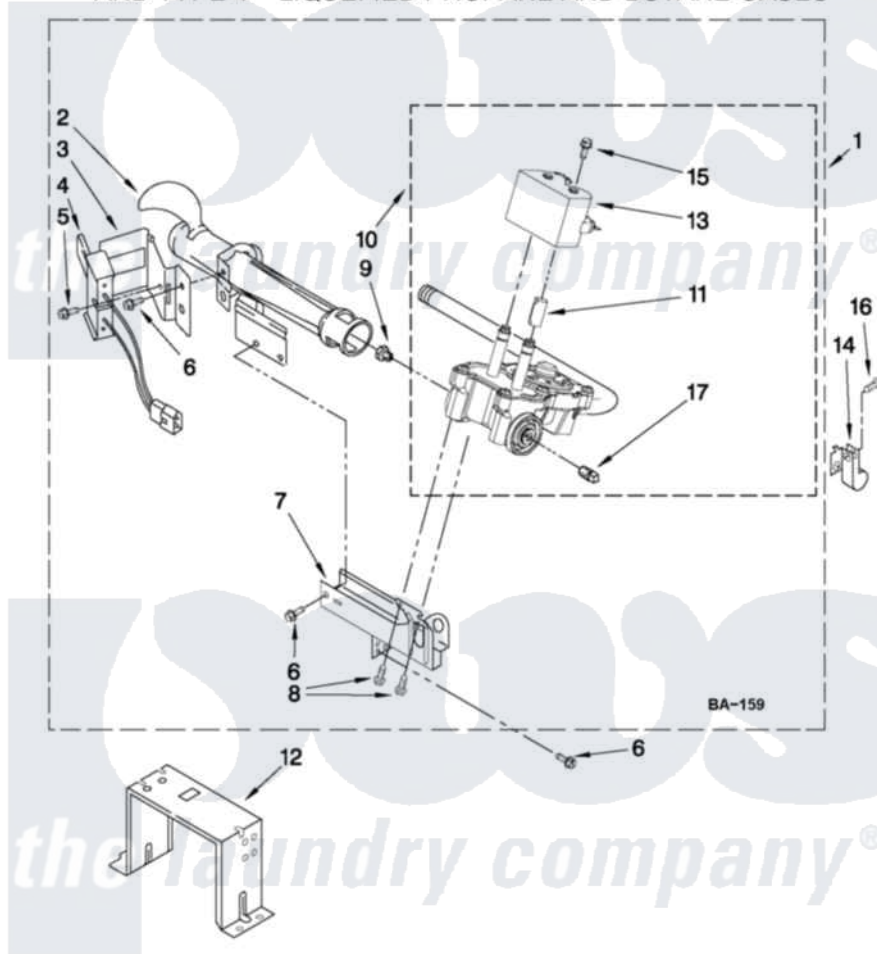

Maytag MGDE301YG0 04 - W10293911 BURNER ASSEMBLY

W10293911 BURNER ASSEMBLY

For Models: MGDE301YW0, MGDE301YG0
(White) (Cosmetallic)

USE WITH TYPE 1 - NATURAL, TYPE 2 - MIXED,
AND TYPE 4 - LIQUEFIED PROPANE AND BUTANE GASES

FOR ORDERING INFORMATION REFER TO PARTS PRICE LIST

W10416577

7

Maytag [Residential Maytag MGDE301YG0 Dryer Parts](#) Parts Diagram 04 - W10293911 BURNER ASSEMBLY
Click on the part number to view part

Item	Original Part Number	Replaced By	Status	Part Description
1	W10293911	W10310204		Burner-Gas
2	688617	693140		Burner
3	694298			Bracket, Ignitor
4	686590	279311		Ignitor
5	3393909			Screw, 8-32 X 7/8
6	343641	681414		Screw, 10AB X 1/2
7	3389871		Not Available	Base, Burner
8	3387057			Screw, 10-16 X 1/2 Orifice, Burner
9	15418			Orifice, Burner Type 1
10	W10175144	W10293912		Valve-Gas
11	W10295524	W10328463		Coil, 60 Hz
12	3389889			Bracket, Support
13	W10273784	W10328463		Coil, 60 Hz
14	3978776			Bracket, Gas Pipe Switch
15	326049536			Screw, Coil
16	3390647	488729		Screw