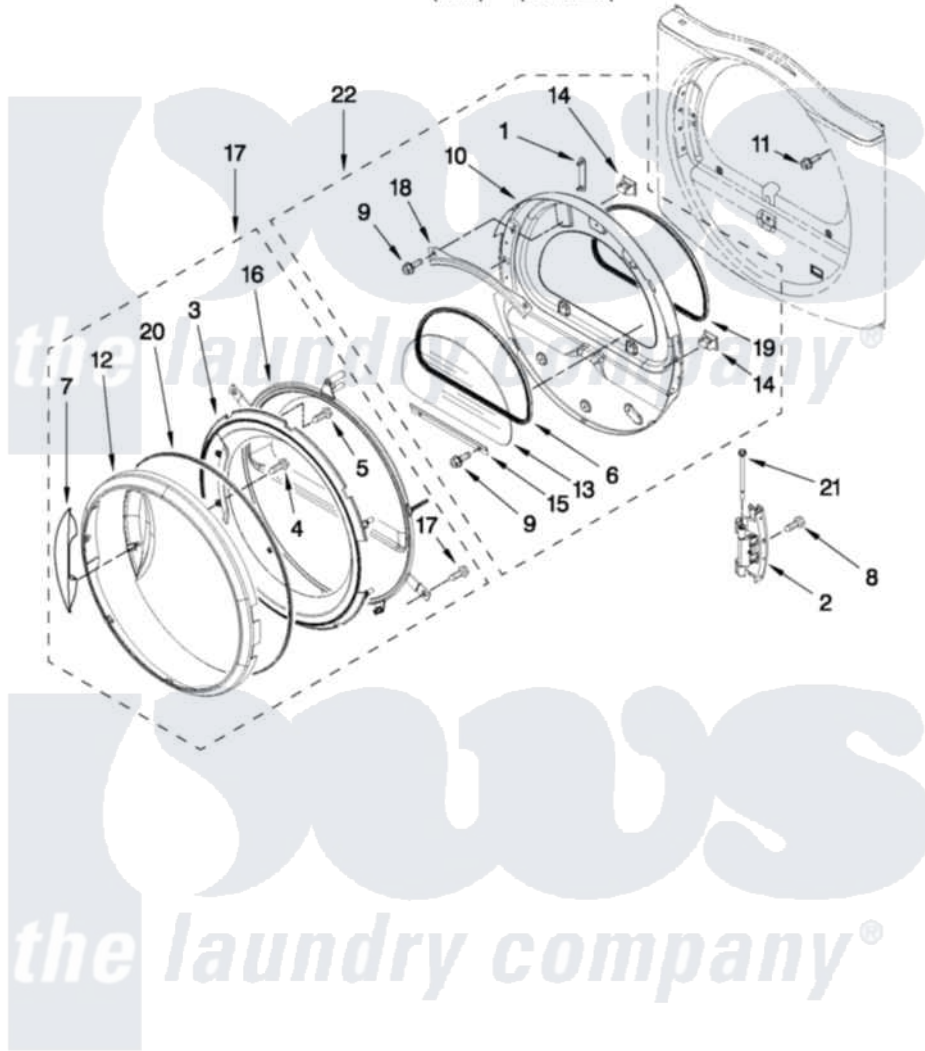

# Maytag MGDE301YG0 05 - DOOR PARTS

## DOOR PARTS For Models: MGDE301YW0, MGDE301YG0 (White) (Cosmetallic)

FOR ORDERING INFORMATION REFER TO PARTS PRICE LIST

W10418577

9

Maytag [Residential Maytag MGDE301YG0 Dryer Parts](#) Parts Diagram 05 - DOOR PARTS  
Click on the part number to view part

Item	Original Part Number	Replaced By	Status	Part Description
1	<a href="#">W10256915</a>			Label, Hinge Hole Cover
2	W10304672	<a href="#">8578887</a>		Door Hinge Assembly
3	8565111	<a href="#">8578420</a>		Window
4	<a href="#">9742177</a>			Screw, 8-18 X .625
5	<a href="#">3400618</a>			Screw, 6-19 X 3/8
6	<a href="#">8579663</a>			Seal, Window
7	<a href="#">8576578</a>			Handle, Door
8	<a href="#">W10159996</a>			Screw, 10-24 X 25/64
9	3393258	<a href="#">3373329D</a>		Screw
10	<a href="#">W10363674</a>			Door Assembly
11	<a href="#">355515</a>			Screw, 8-18 X 11/16
12	<a href="#">8576577</a>			Door, Outer Ring
13	<a href="#">W10286878</a>			Window
14	690081	<a href="#">279570</a>		Latch
15	<a href="#">8519354</a>			Retainer-Window
16	<a href="#">8580059</a>			Door, Intermediate

17	<a href="#">W10371564</a>		Door, Outer Assembly
18	<a href="#">8519356</a>		Retainer-Window
19	<a href="#">W10163915</a>		Door Seal
20	W10405431	Not Available	DOOR, SCREEN INTERMEDIATE ASSY.
21	<a href="#">8565087</a>		Bolt, 1/4-28
22	<a href="#">W10270216</a>		Door Assembly