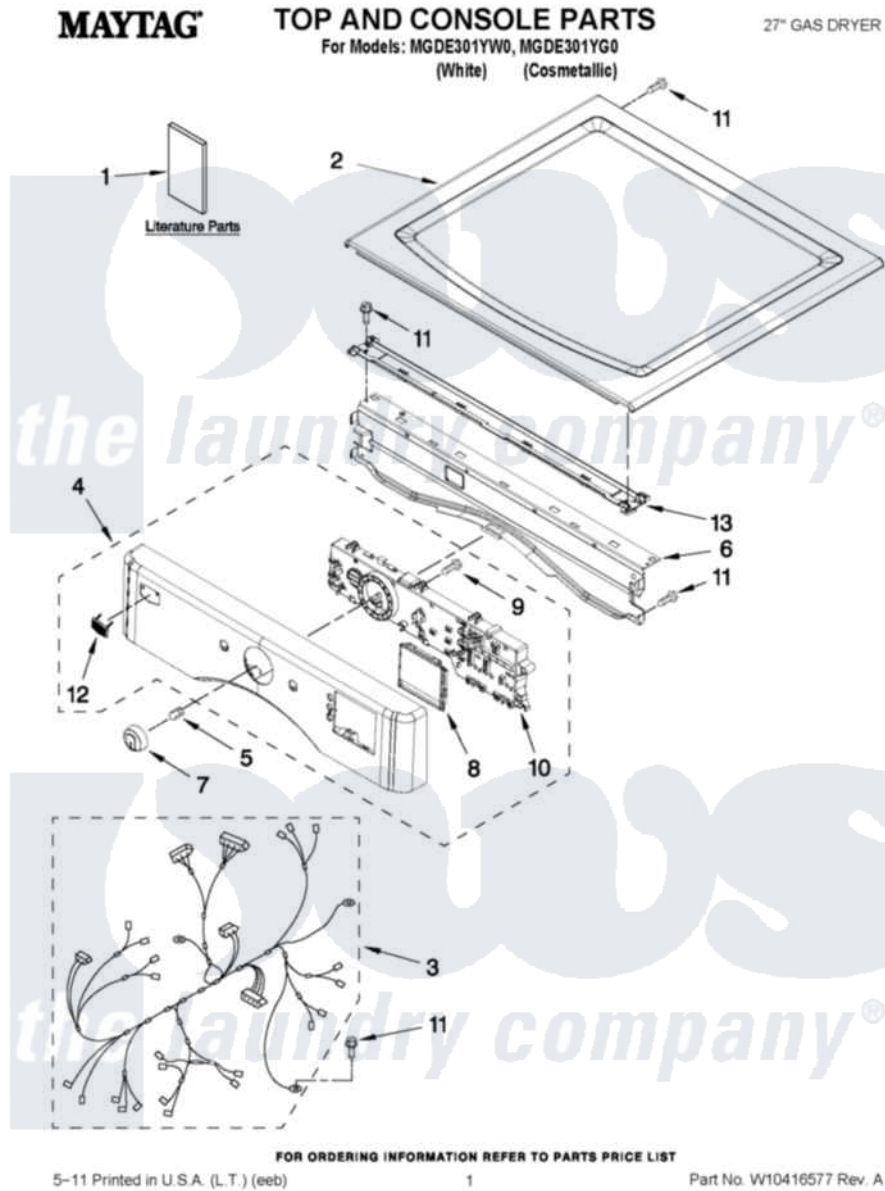

Maytag MGDE301YW0 01 - TOP AND CONSOLE PARTS

Maytag Residential Maytag MGDE301YW0 Dryer Parts Parts Diagram 01 - TOP AND CONSOLE PARTS
 Click on the part number to view part

Item	Original Part Number	Replaced By	Status	Part Description
1	W10385090		Not Available	USE & CARE GUIDE
"	W10386307		Not Available	TECH SHEET
"	W10385100		Not Available	INSTALLATION INSTRUCTIONS
2	W10336080			Top
"	W10376730			Top
3	W10278758			Harness, Main
4	W10385035			Panel, Console
"	W10385003			Panel, Console
5	8536939			Clip, Knob
6	8565237			Bracket, Console
7	W10251384			Knob, Control
8	W10215794			Window, Console Display
9	W10006580			Screw, M3-1.12 X12 Pn 6l Spl
10	W10387237		Not Available	ASSEMBLY, USER INTERFACE
11	3390647	488729		Screw