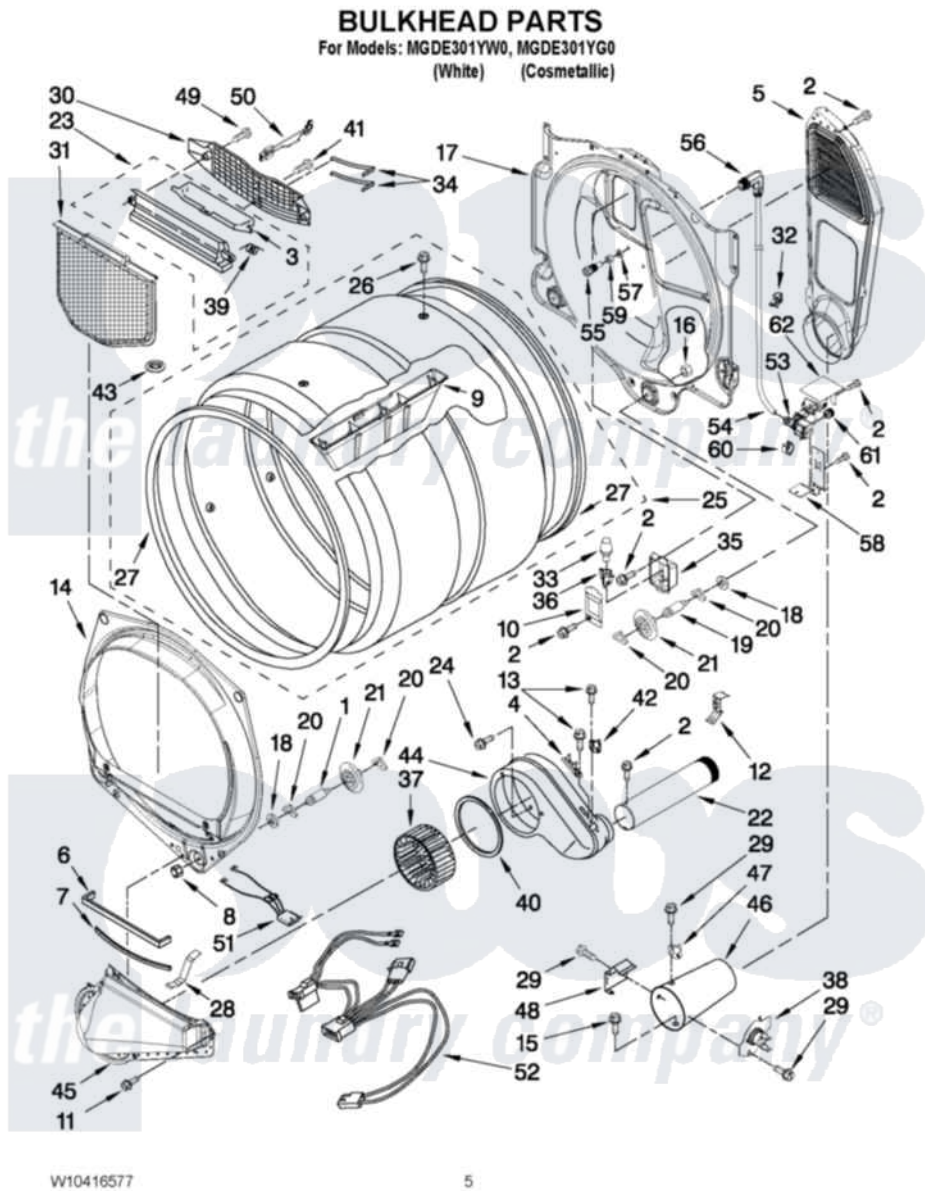

Maytag MGDE301YW0 03 - BULKHEAD PARTS

W10416577

5

Maytag Residential Maytag MGDE301YW0 Dryer Parts Parts Diagram 03 - BULKHEAD PARTS

[Click on the part number to view part](#)

Item	Original Part Number	Replaced By	Status	Part Description
1	W10359271			Shaft, Drum Roller Threads
2	3390647	488729		Screw
3	W10153413			Door, Lint Screen
4	3392519			Thermal Limiter
5	W10293765			Air Duct Assembly
6	697813			Seal, Outlet Housing
7	697814	697813		Seal, Outlet Housing
8	3934666	W10080210		Nut, 3/8 X 16
9	W10153409			Baffle, Drum
10	3402841	8532165		Lens, Drum Light
11	359625	487240		Screw, For Mtg. Service Capacitor
12	8572105			Retainer, Toe Panel
13	8533971	90767		Screw, 8A X 3/8 HeX Washer Head Tapping
14	8565061			Bulkhead, Front
15	693995			Screw, Hex Head