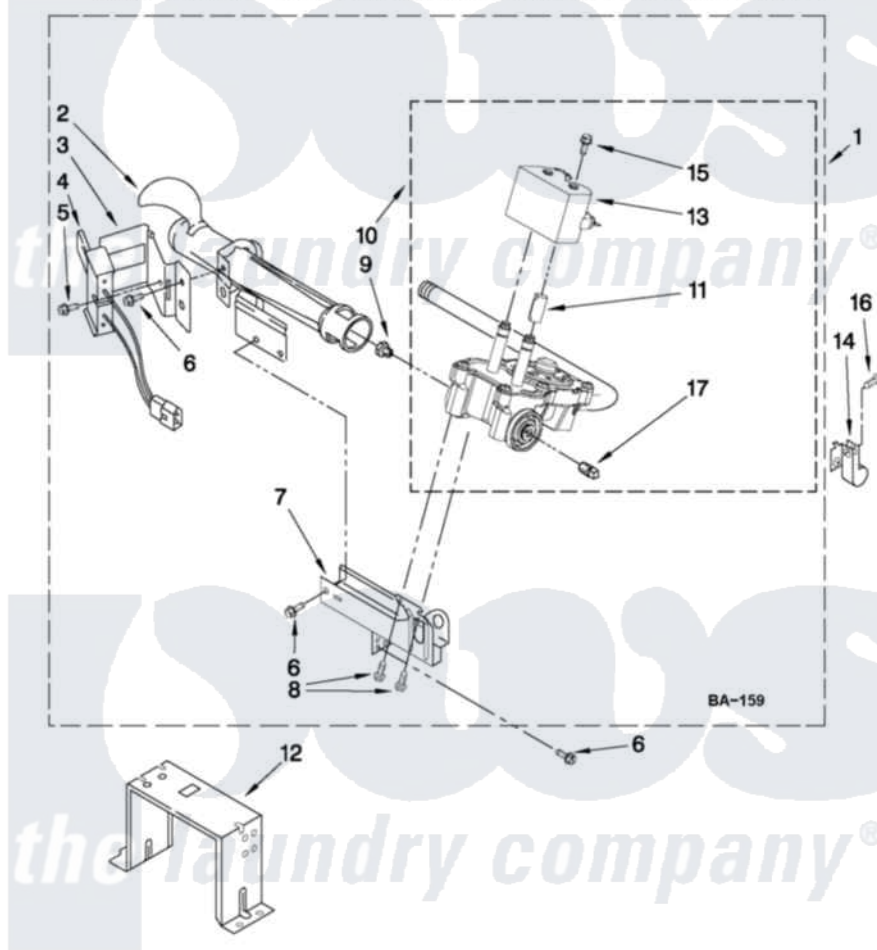

Maytag MGDE301YW0 04 - W10293911 BURNER ASSEMBLY

W10293911 BURNER ASSEMBLY

For Models: MGDE301YW0, MGDE301YG0
(White) (Cosmetallic)

USE WITH TYPE 1 - NATURAL, TYPE 2 - MIXED,
AND TYPE 4 - LIQUEFIED PROPANE AND BUTANE GASES

FOR ORDERING INFORMATION REFER TO PARTS PRICE LIST

W10416577

7

Maytag [Residential Maytag MGDE301YW0 Dryer Parts](#) Parts Diagram 04 - W10293911 BURNER ASSEMBLY
Click on the part number to view part

Item	Original Part Number	Replaced By	Status	Part Description
1	W10293911	W10310204		Burner-Gas
2	688617	693140		Burner
3	694298			Bracket, Ignitor
4	686590	279311		Ignitor
5	3393909			Screw, 8-32 X 7/8
6	343641	681414		Screw, 10AB X 1/2
7	3389871		Not Available	Base, Burner
8	3387057			Screw, 10-16 X 1/2 Orifice, Burner
9	15418			Orifice, Burner Type 1
10	W10175144	W10293912		Valve-Gas
11	W10295524	W10328463		Coil, 60 Hz
12	3389889			Bracket, Support
13	W10273784	W10328463		Coil, 60 Hz
14	3978776			Bracket, Gas Pipe Switch
15	326049536			Screw, Coil
16	3390647	488729		Screw