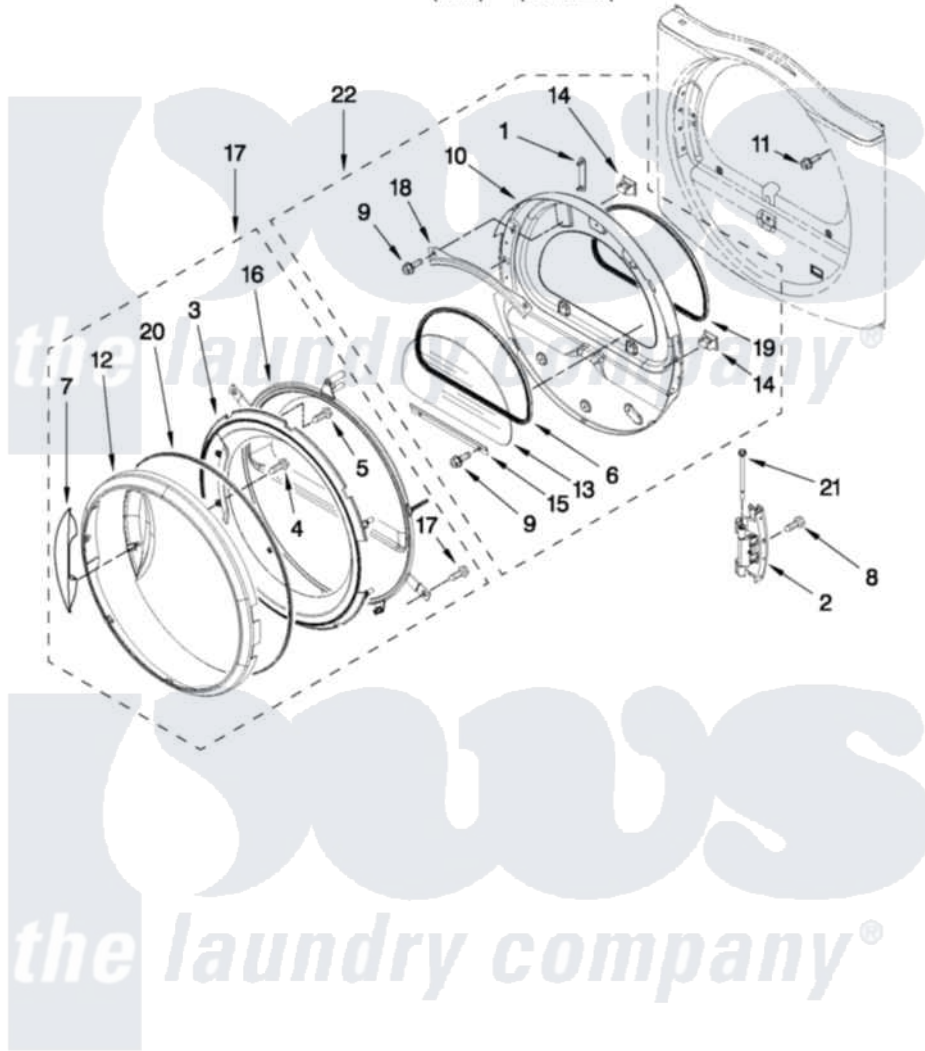

Maytag MGDE301YW0 05 - DOOR PARTS

DOOR PARTS

For Models: MGDE301YW0, MGDE301YG0
(White) (Cosmetallic)

FOR ORDERING INFORMATION REFER TO PARTS PRICE LIST

W10418577

9

Maytag [Residential Maytag MGDE301YW0 Dryer Parts](#) Parts Diagram 05 - DOOR PARTS
Click on the part number to view part

Item	Original Part Number	Replaced By	Status	Part Description
1	W10256915			Label, Hinge Hole Cover
2	W10304672	8578887		Door Hinge Assembly
3	8565111	8578420		Window
4	9742177			Screw, 8-18 X .625
5	3400618			Screw, 6-19 X 3/8
6	8579663			Seal, Window
7	8576578			Handle, Door
8	W10159996			Screw, 10-24 X 25/64
9	3393258	3373329D		Screw
10	W10363674			Door Assembly
11	355515			Screw, 8-18 X 11/16
12	8576577			Door, Outer Ring
13	W10286878			Window
14	690081	279570		Latch
15	8519354			Retainer-Window
16	8580059			Door, Intermediate