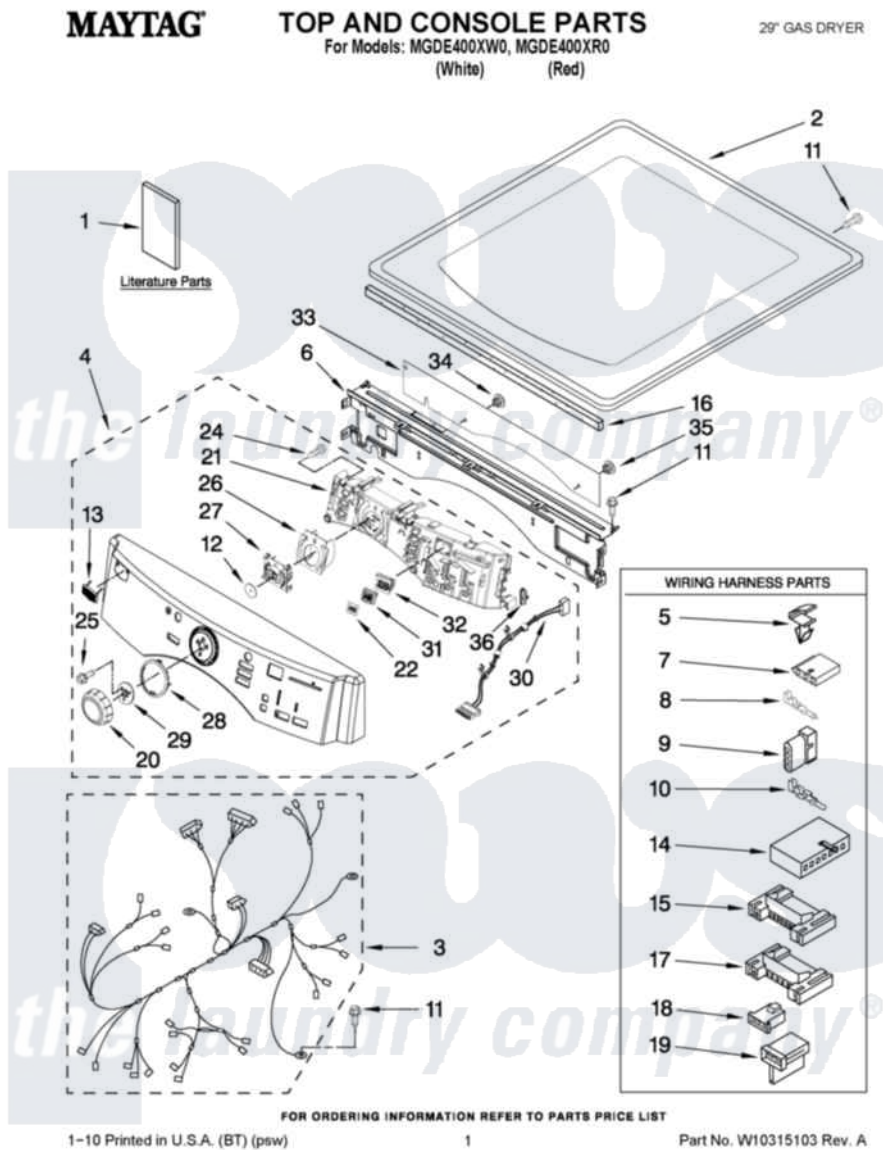

Maytag MGDE400XR0 01 - TOP AND CONSOLE PARTS

Maytag Residential Maytag MGDE400XR0 Dryer Parts Parts Diagram 01 - TOP AND CONSOLE PARTS
Click on the part number to view part

| Item | Original Part Number | Replaced By | Status | Part Description |
|------|---------------------------|---------------------------|---------------|-------------------------------|
| 1 | W10239302 | | Not Available | USE & CARE GUIDE |
| " | W10255469 | | Not Available | INSTALLATION INSTRUCTIONS |
| " | W10258377 | | Not Available | TECH SHEET |
| 2 | 3980634 | W10117263 | | Top |
| 3 | W10300883 | | | Harness, Main |
| 4 | W10303515 | | | Console Assembly |
| " | W10303516 | | | Panel, Console |
| 5 | 3394427 | | | Clip-Harness |
| 6 | W10215656 | | | Bracket, Console |
| 7 | 353424 | | | Plug, Terminal |
| 8 | 94614 | | | Terminal |
| 9 | 3936144 | | | Do-It-Yourself Repair Manuals |
| 10 | 94613 | 596797 | | Terminal |
| 11 | 3390647 | 488729 | | Screw |
| 12 | 8572039 | | | Seal, User Interface |
| 13 | W10177245 | | | Medallion |